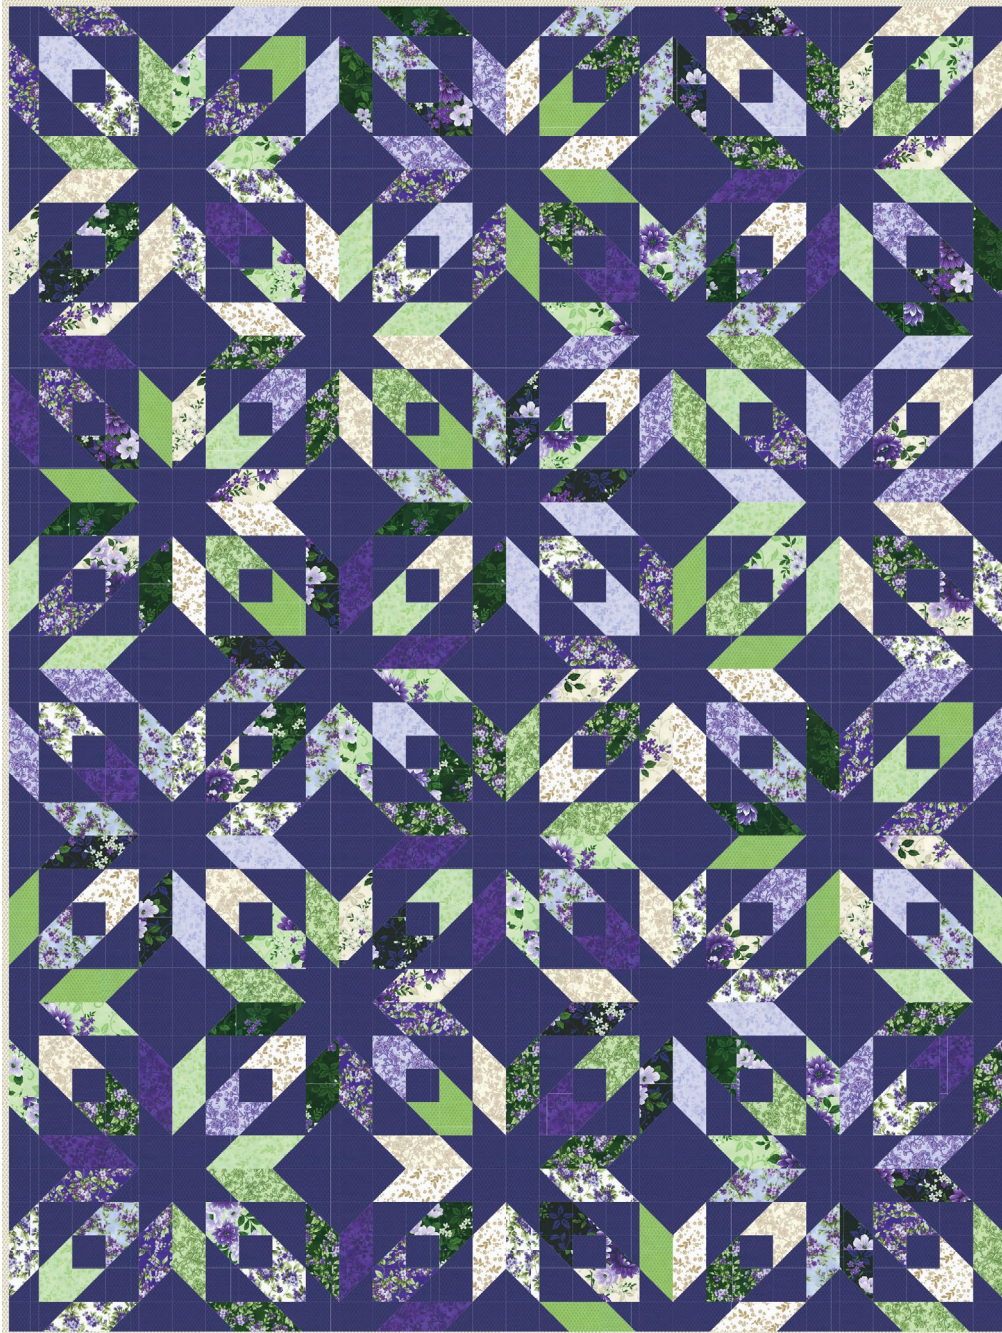

Pattern available for purchase
from modernlymorgan.com

Project Name: **Same Sky**
Dimensions: **60" x 80"**
Designed by Modernly Morgan

Precut Friendly

The Same Sky quilt can be made with one Fat Quarter Bundle - just add background & binding!