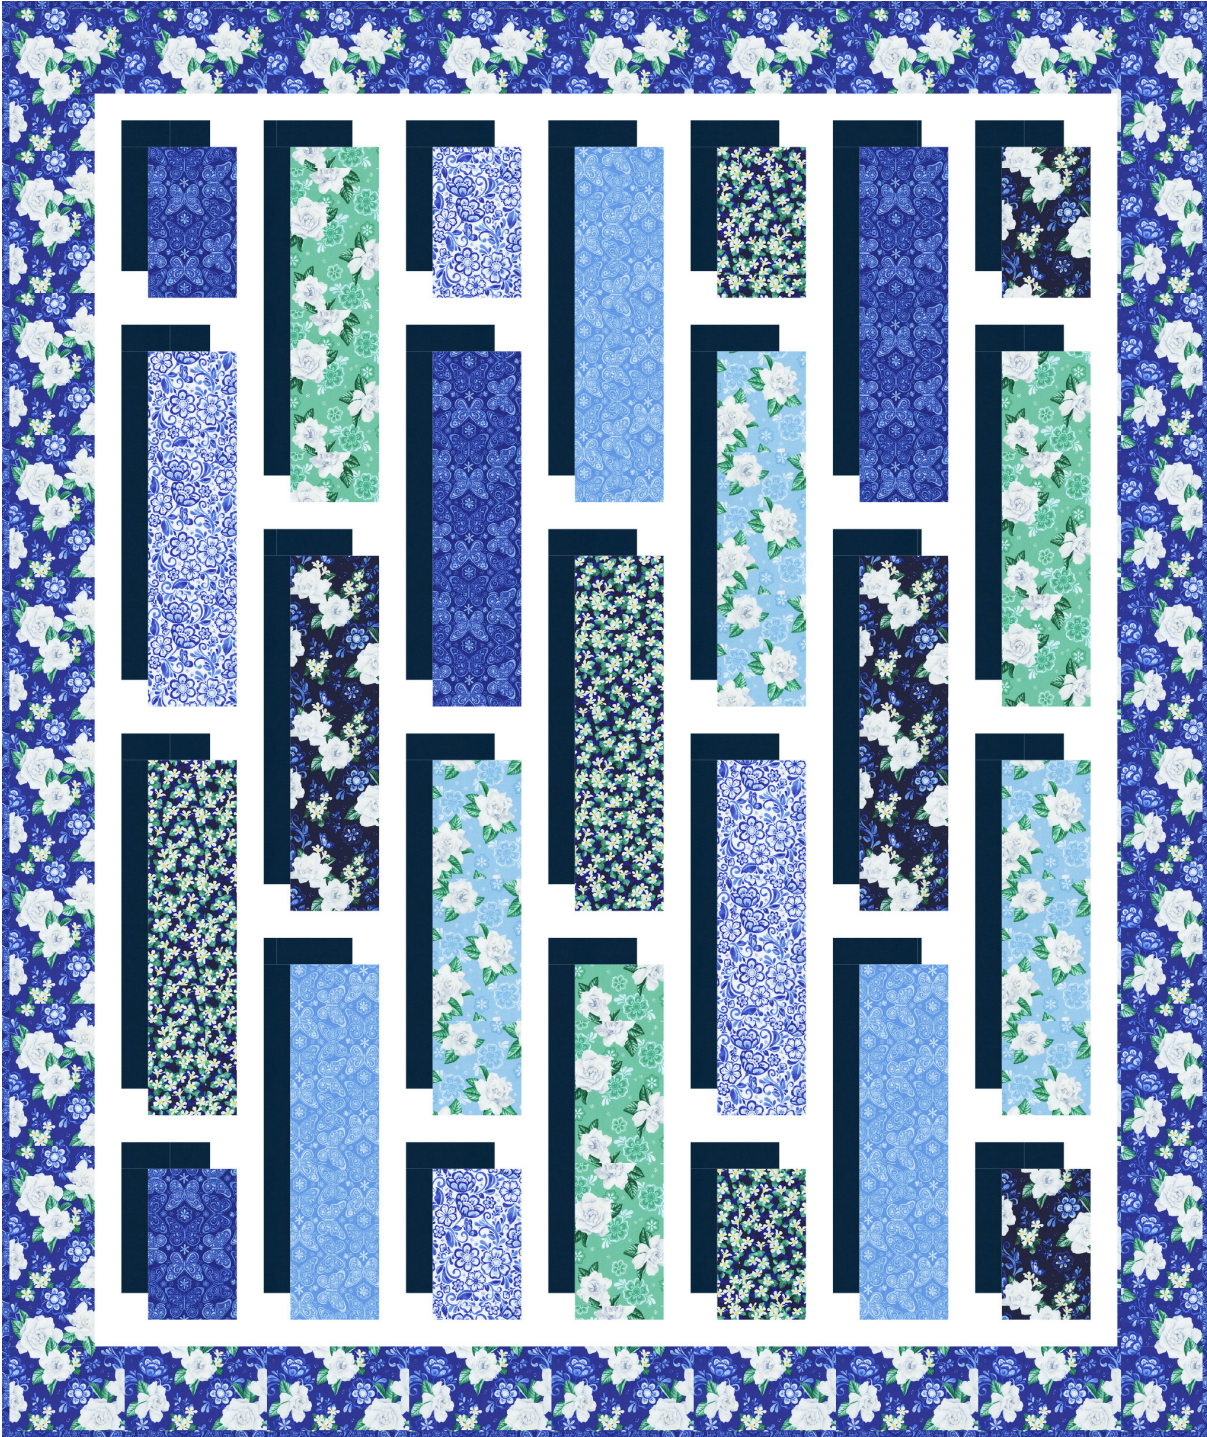

Pattern available for purchase
from mountainpeekcreations.com

Project Name: **Shadowbox**
Dimensions: **68" x 81"**
Designed by Mountainpeek Creations

PRO13578