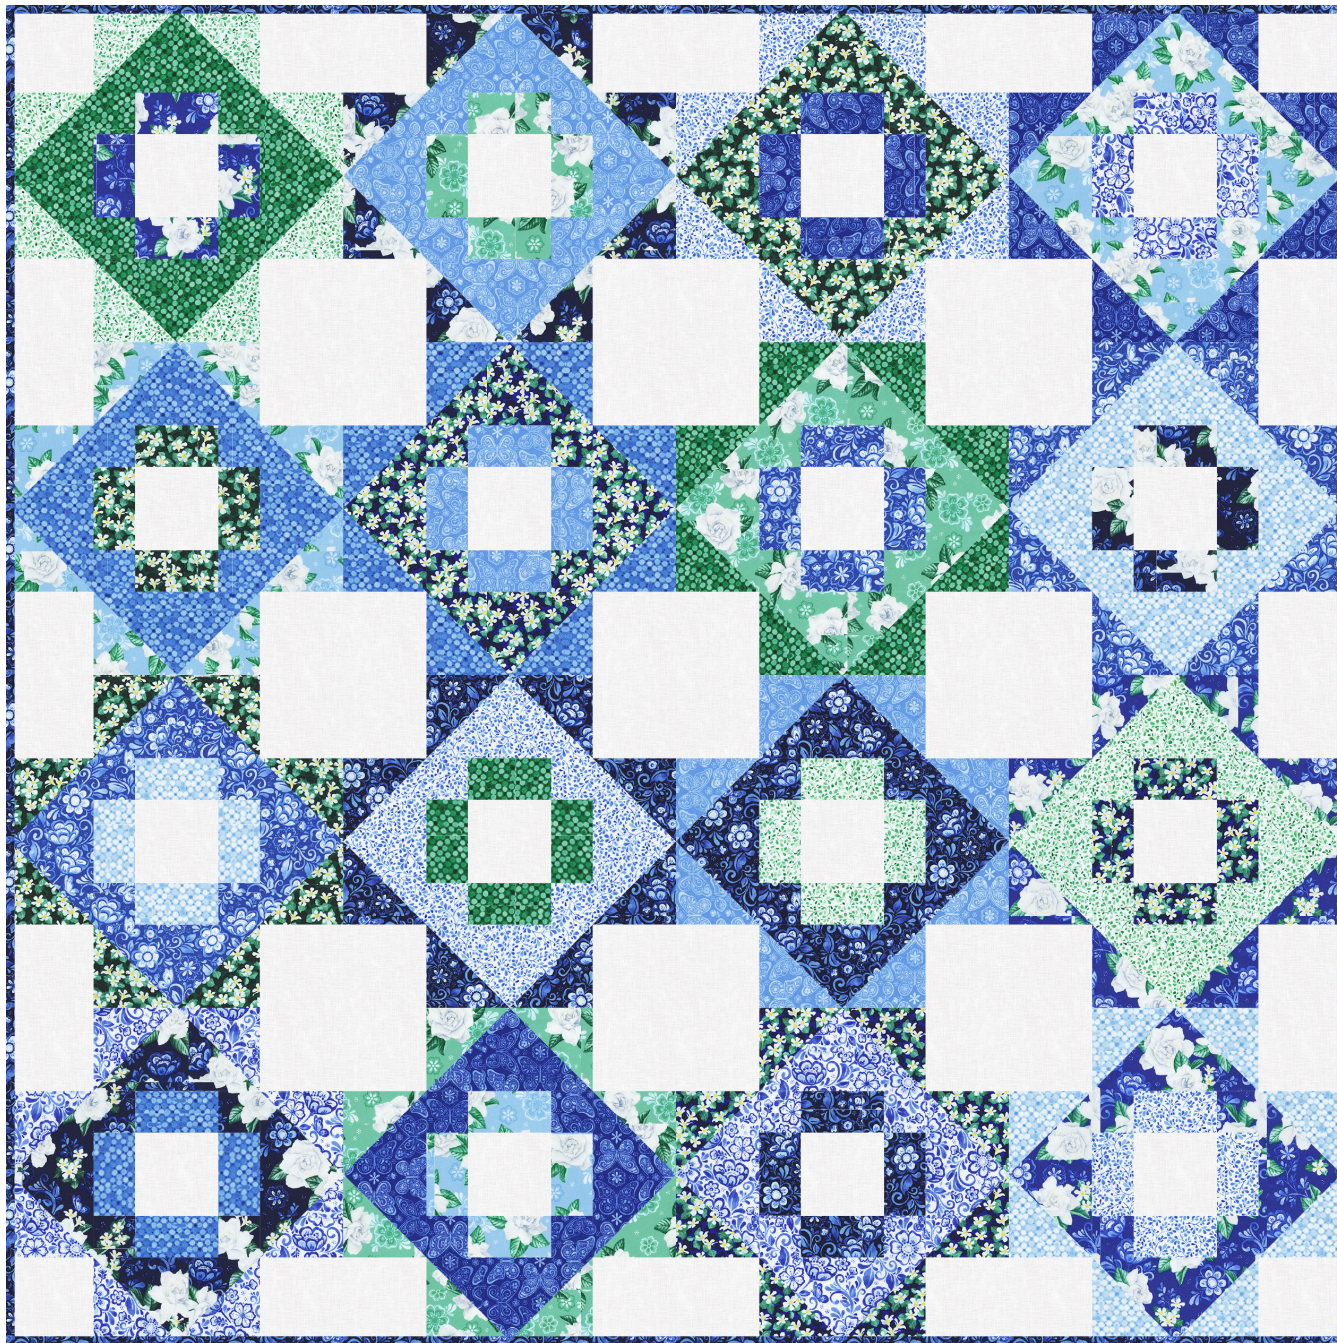

Pattern available for purchase
from thencamejune.com

Project Name: **Meadowland**
Dimensions: **64" x 64"**
Designed by Then Came June

Pre-cut Friendly

The Meadowland quilt can be made with one Fat Quarter bundle - just add background and binding!