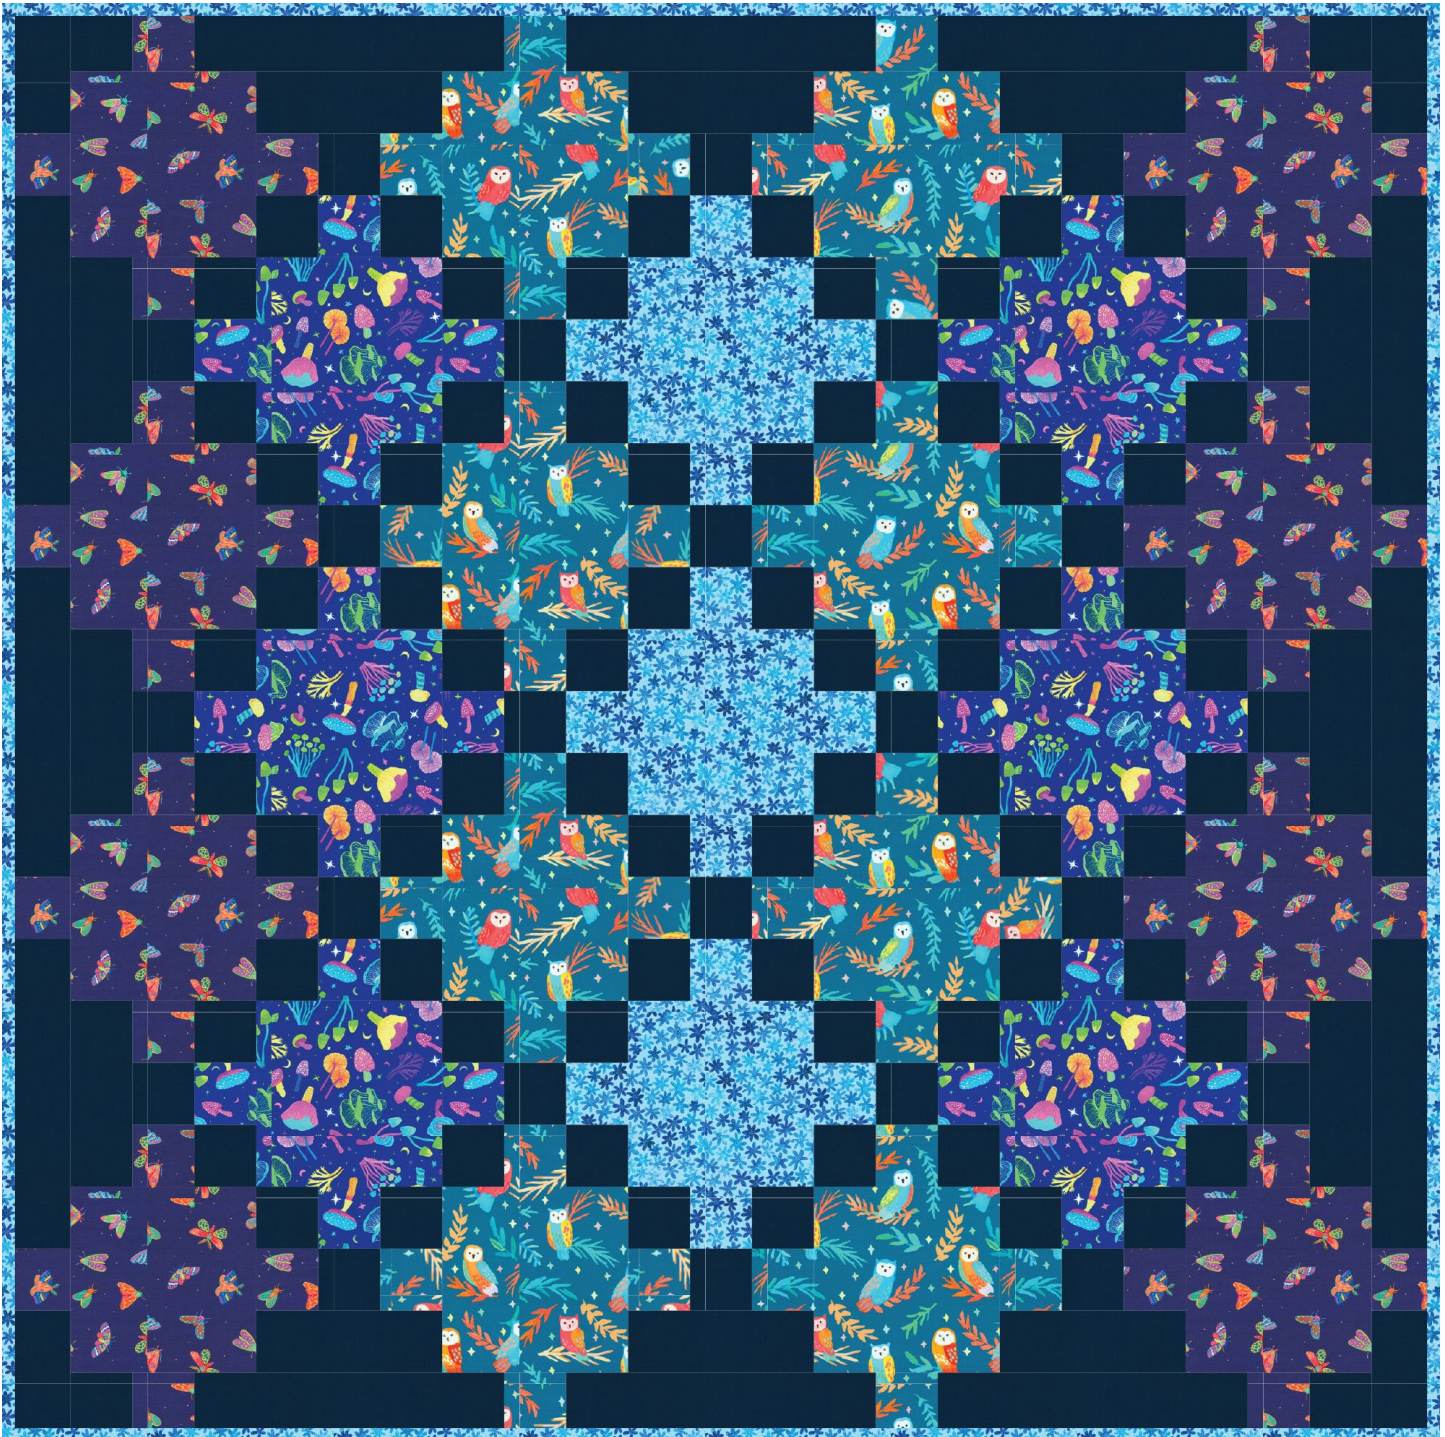

# Garden Lights

Pattern available for purchase from [loandbeholdstitchery.com](http://loandbeholdstitchery.com)

Project Name: **Celtic Crossing 2.0**  
Dimensions: **69" x 69"**  
Designed by Lo & Behold Stitchery