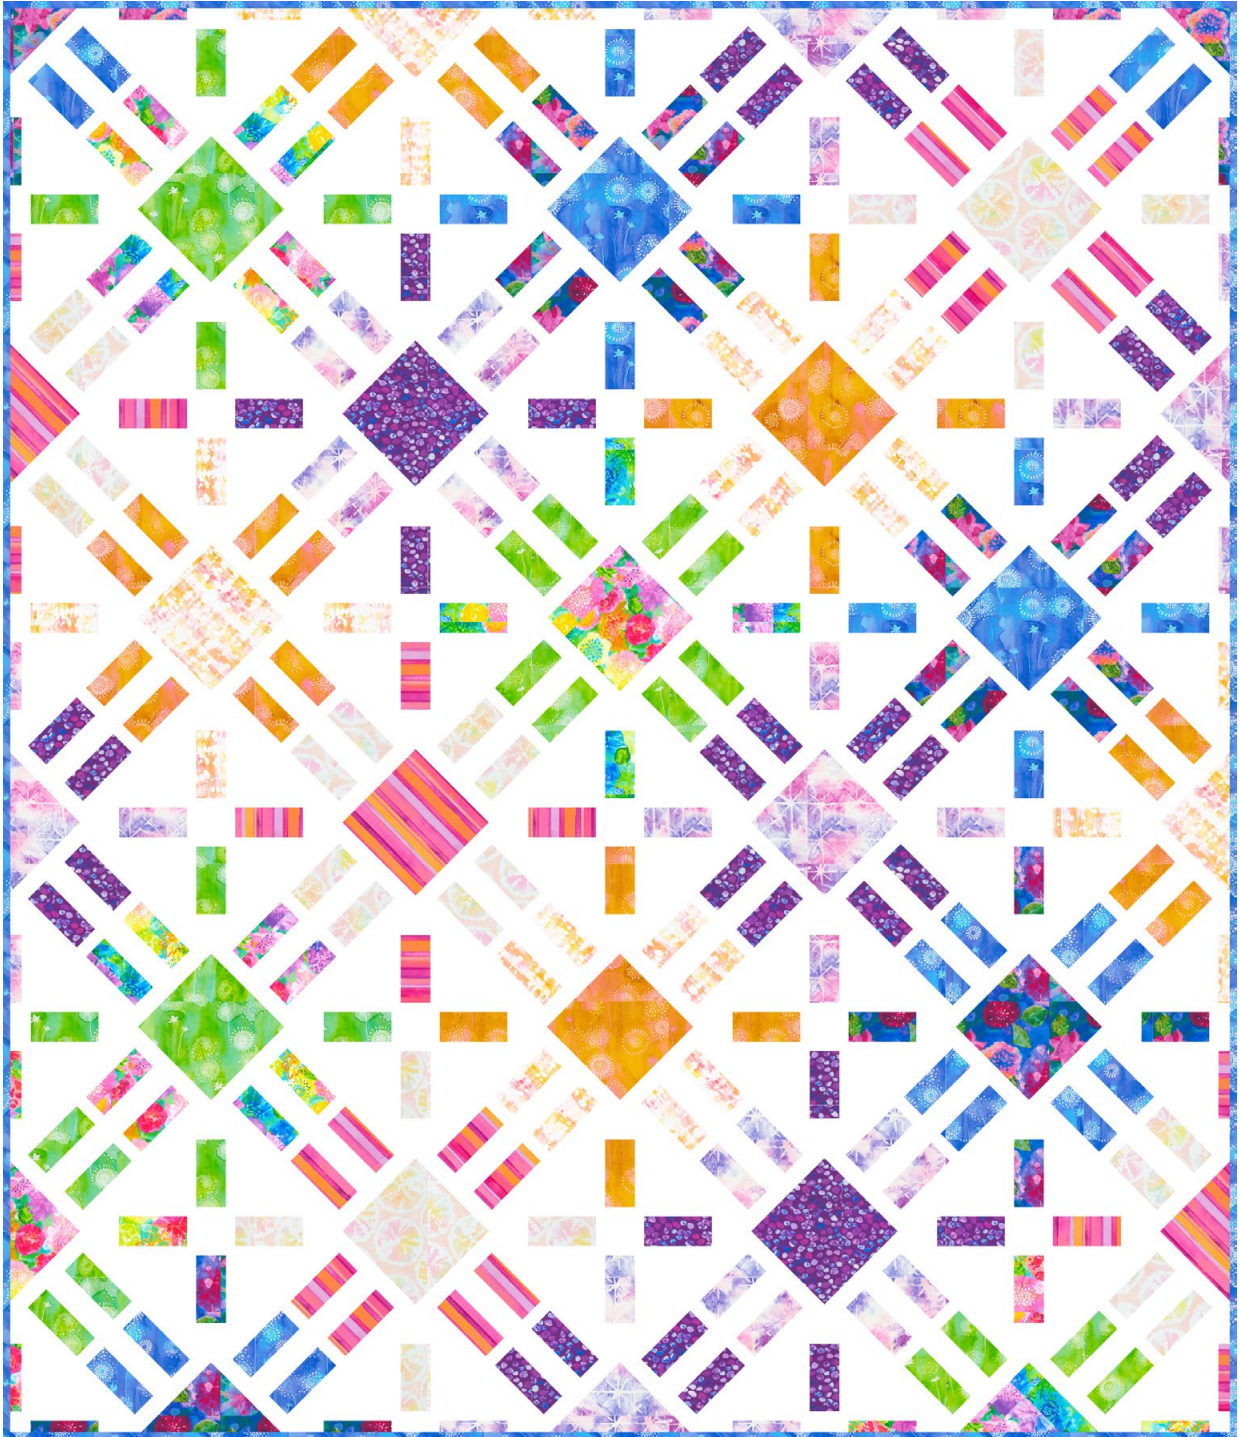

Pattern available for purchase
from thencamejune.com

Project Name: **Sun Flare**
Dimensions: **71" x 84"**
Designed by The Came June

PRO14401