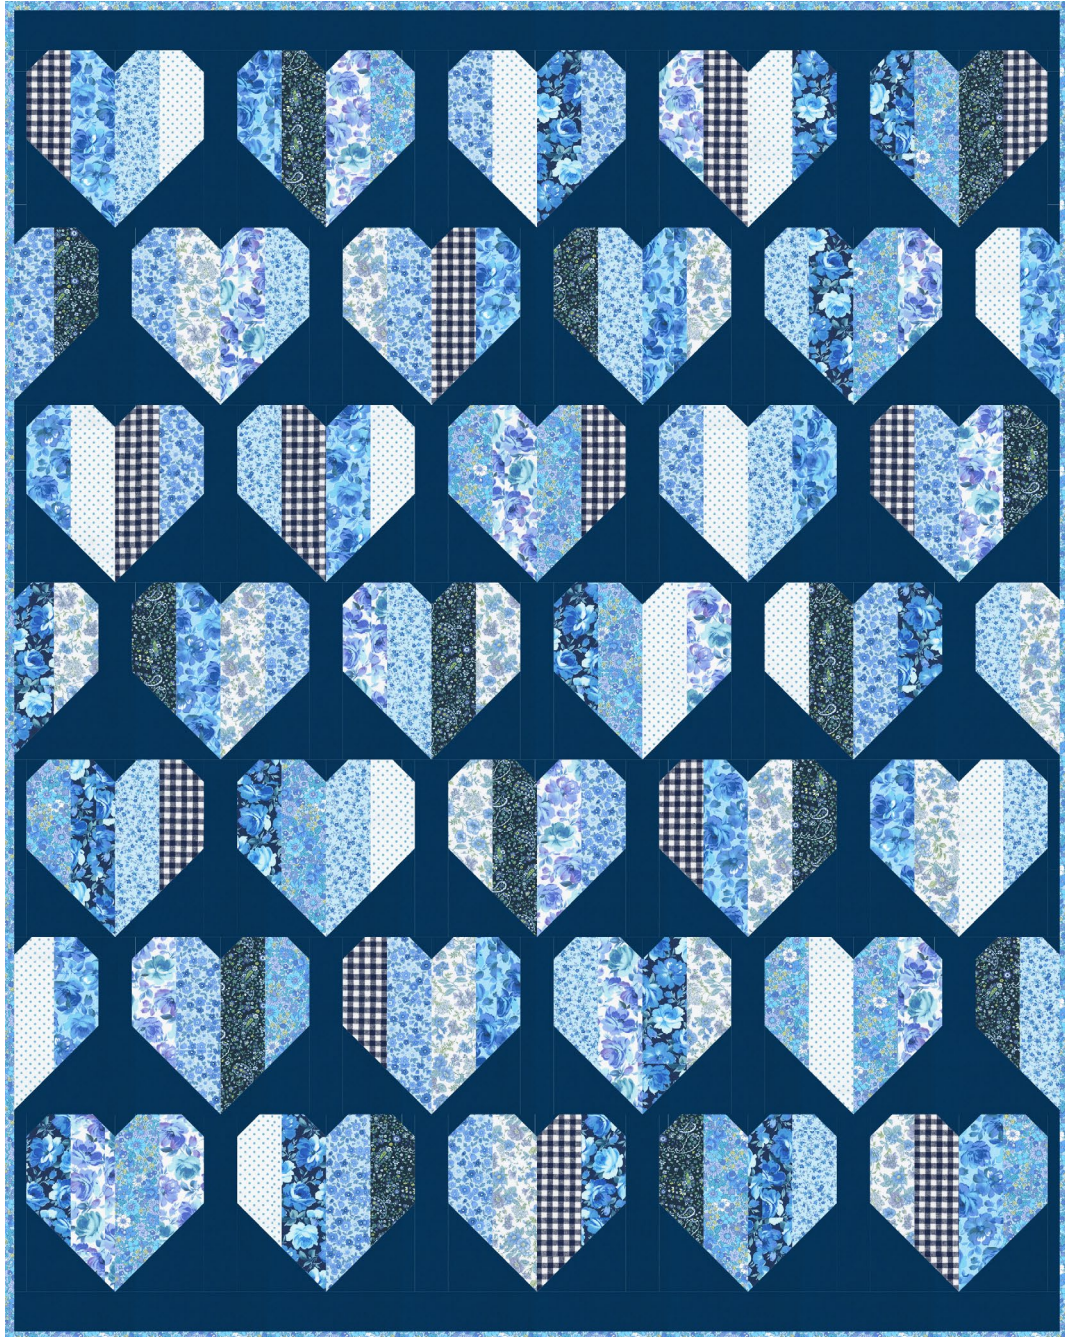

Pattern available for purchase from quiltylove.com

Project Name: **Infinite Hearts**
Dimensions: **48" x 60"**
Designed by Quilty Love

Precut Friendly

The Infinite Hearts quilt can be made with 10 fat quarters - just add background & binding!