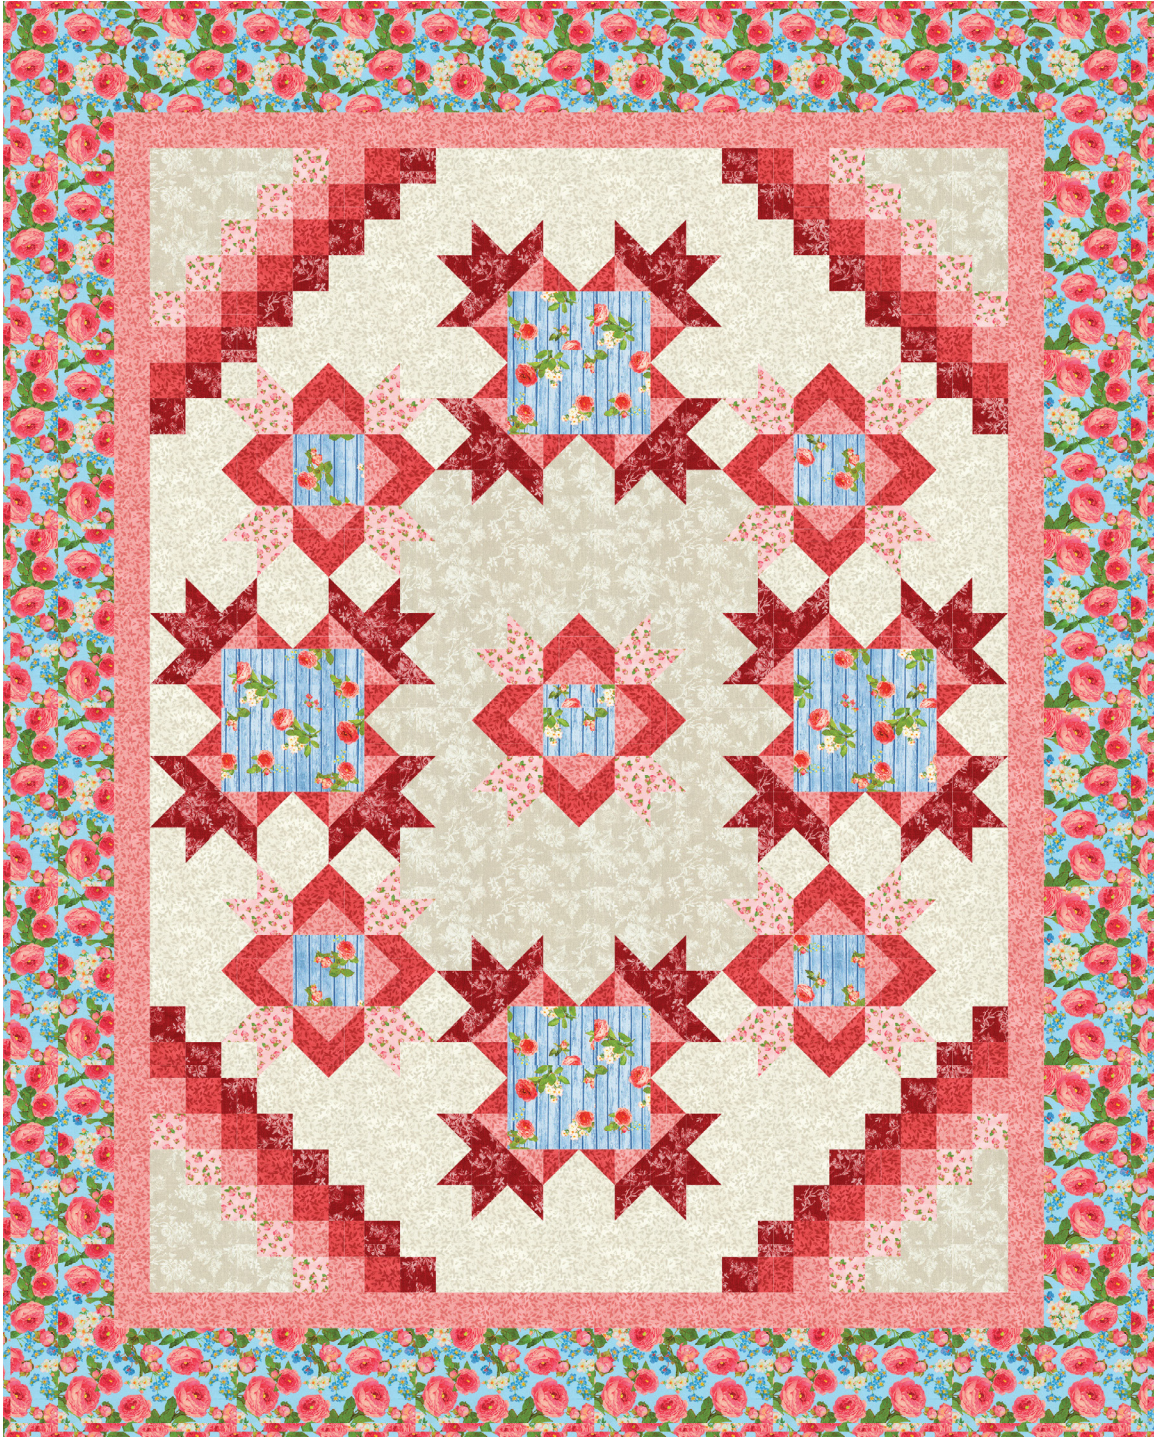

Pattern available for purchase
from antlerquilt.com

Project Name: **Woodrose 'N' Winter**
Dimensions: **64" x 80"**
Designed by Antler Quilt Design

PRO13056