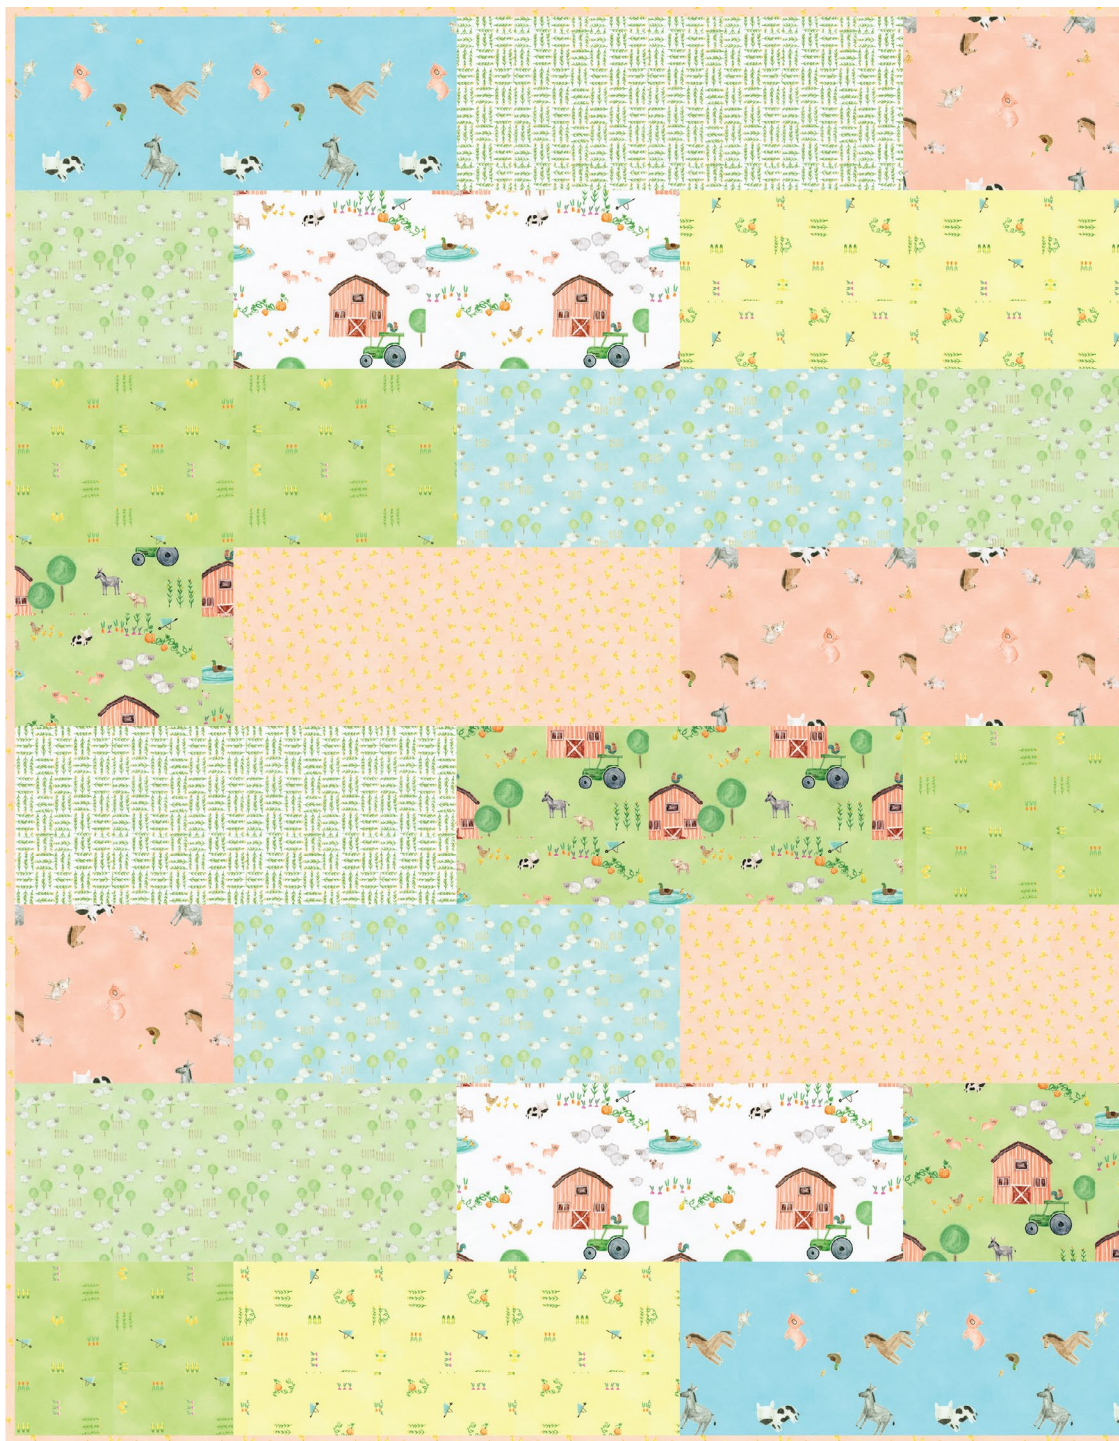

# Farm Charm

Pattern available for purchase  
from [villarosadesigns.com](http://villarosadesigns.com)

Project Name: **Biscotti**

Dimensions: **48" x 64"**

Designed by Heidi Cook for Villa Rosa Designs

PRO15924