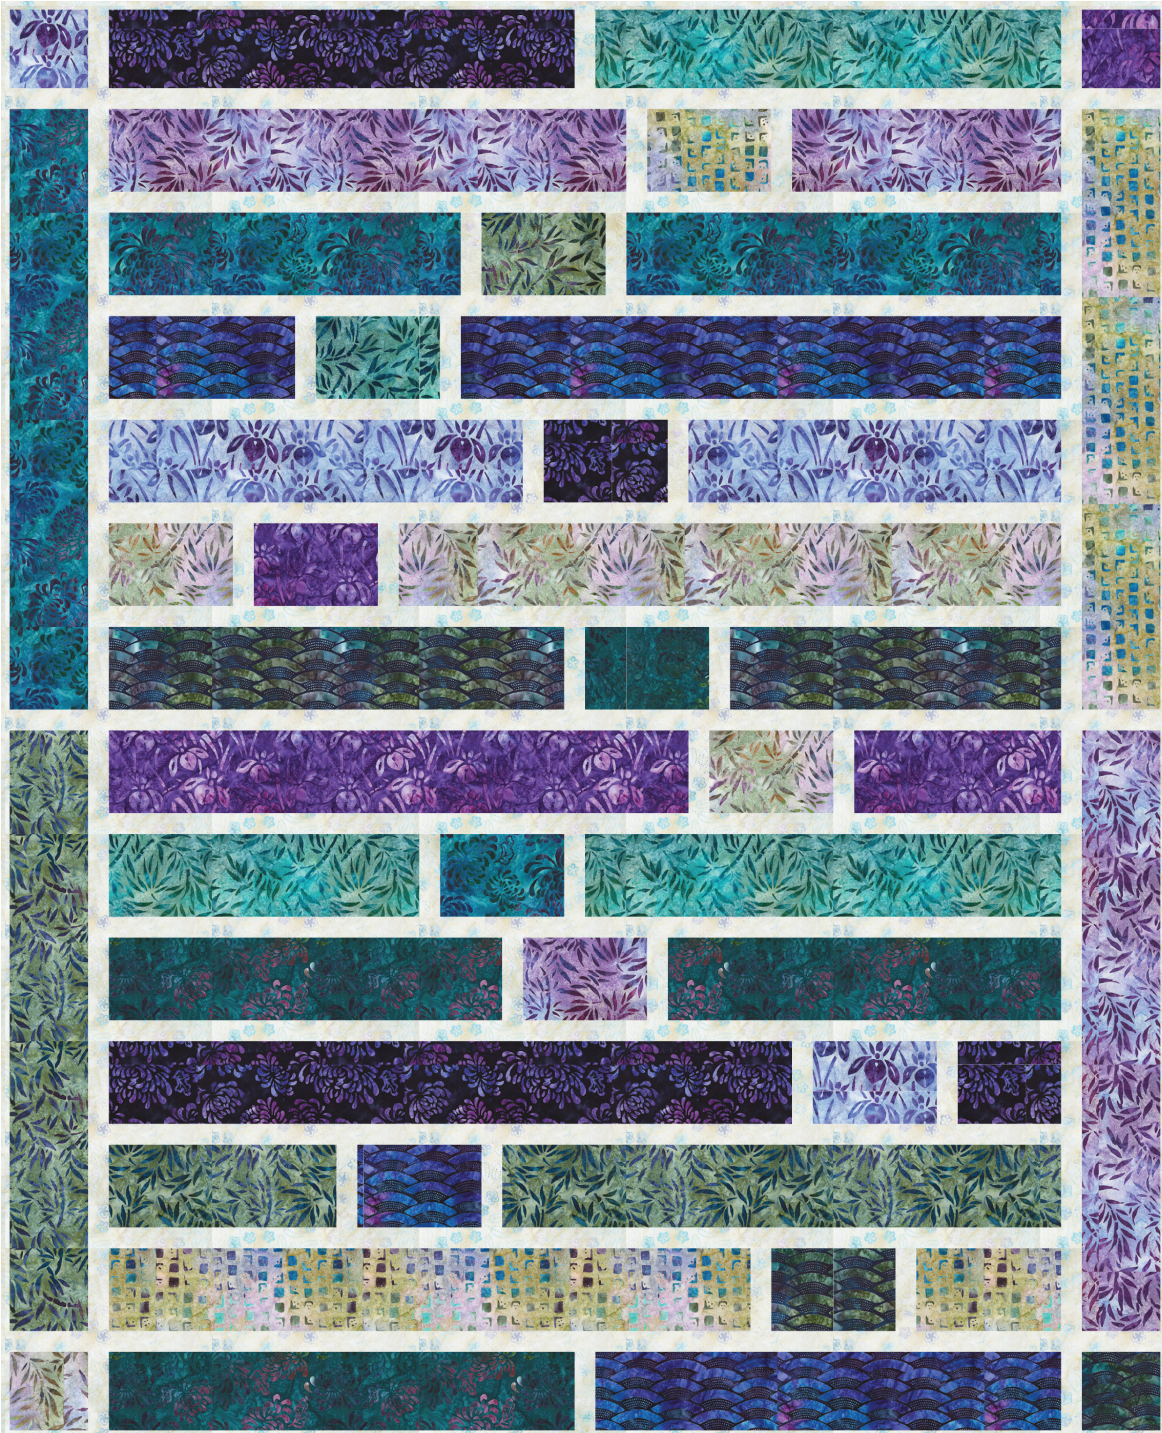

Evening Stroll

by **Lynn**

DESIGNER
PATTERN

Pattern available for purchase
from mountainpeekcreations.com

Project Name: **Roads**
Dimensions: **56 1/2" x 69 1/2"**
Designed by Mountainpeek Creations

PRO13530