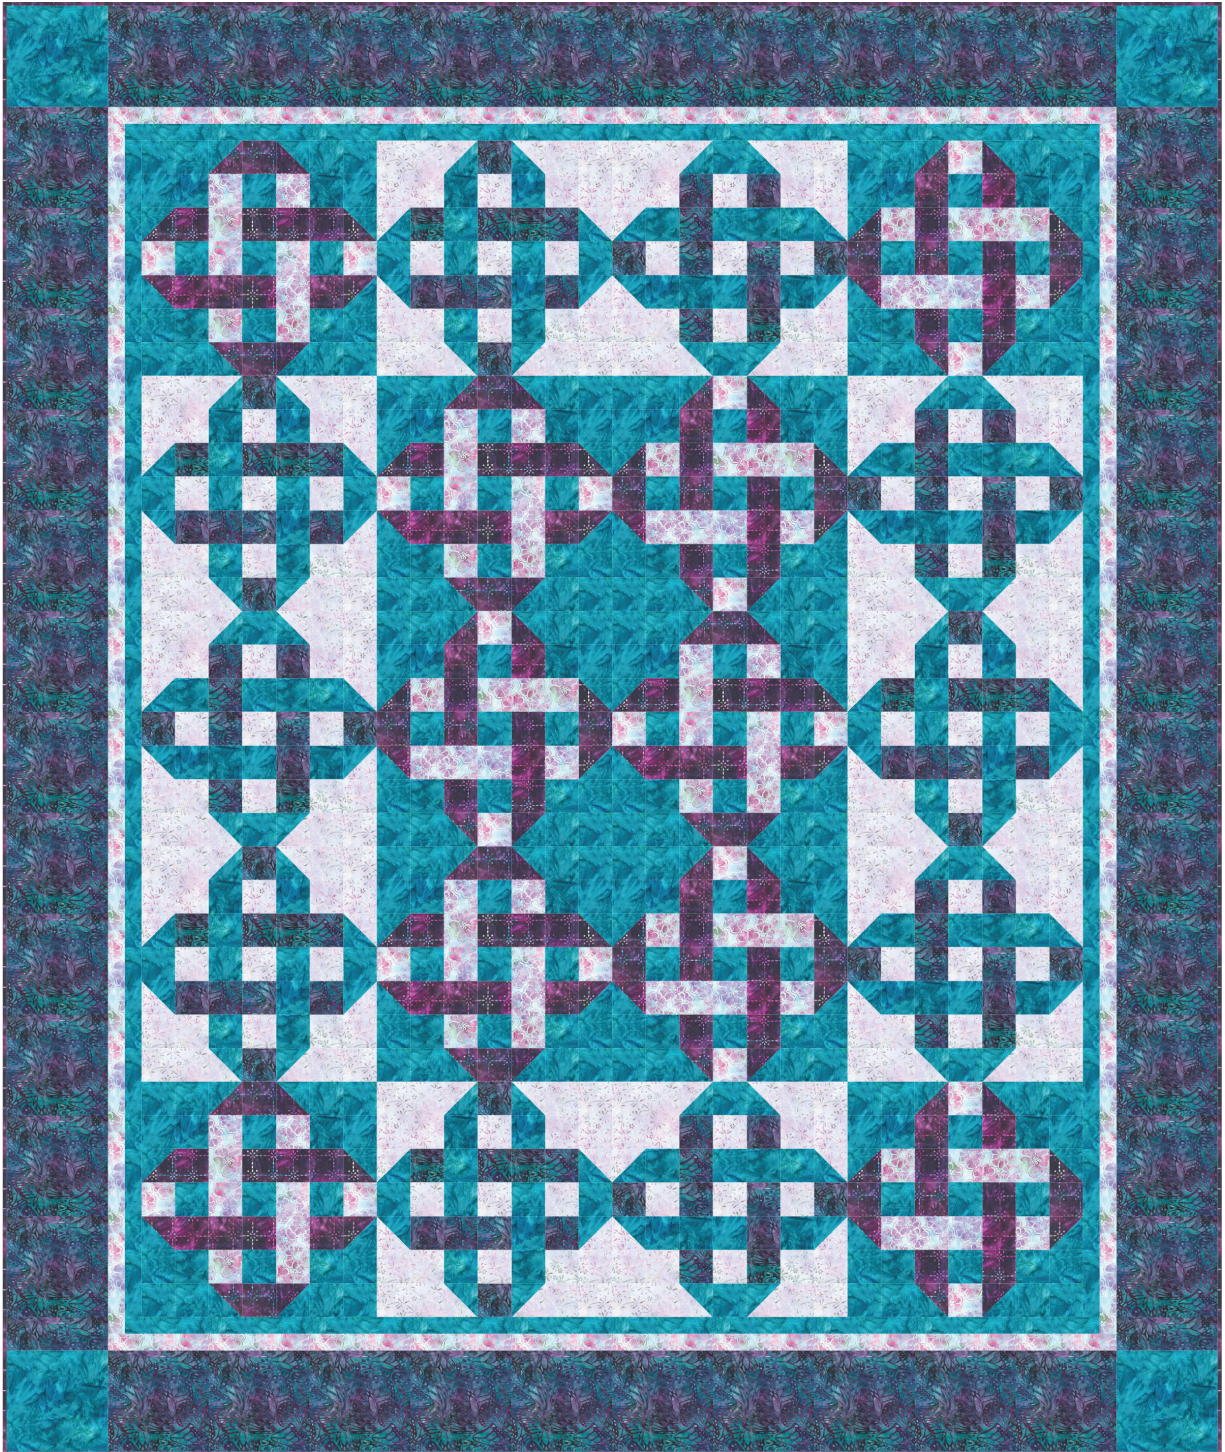

Pattern available for purchase from  
[www.quiltmoments.com](http://www.quiltmoments.com)

**Quilt Name:** Entwined  
**Dimensions:** 72" x 86"  
Designed by Marilyn Foreman

PRO11630