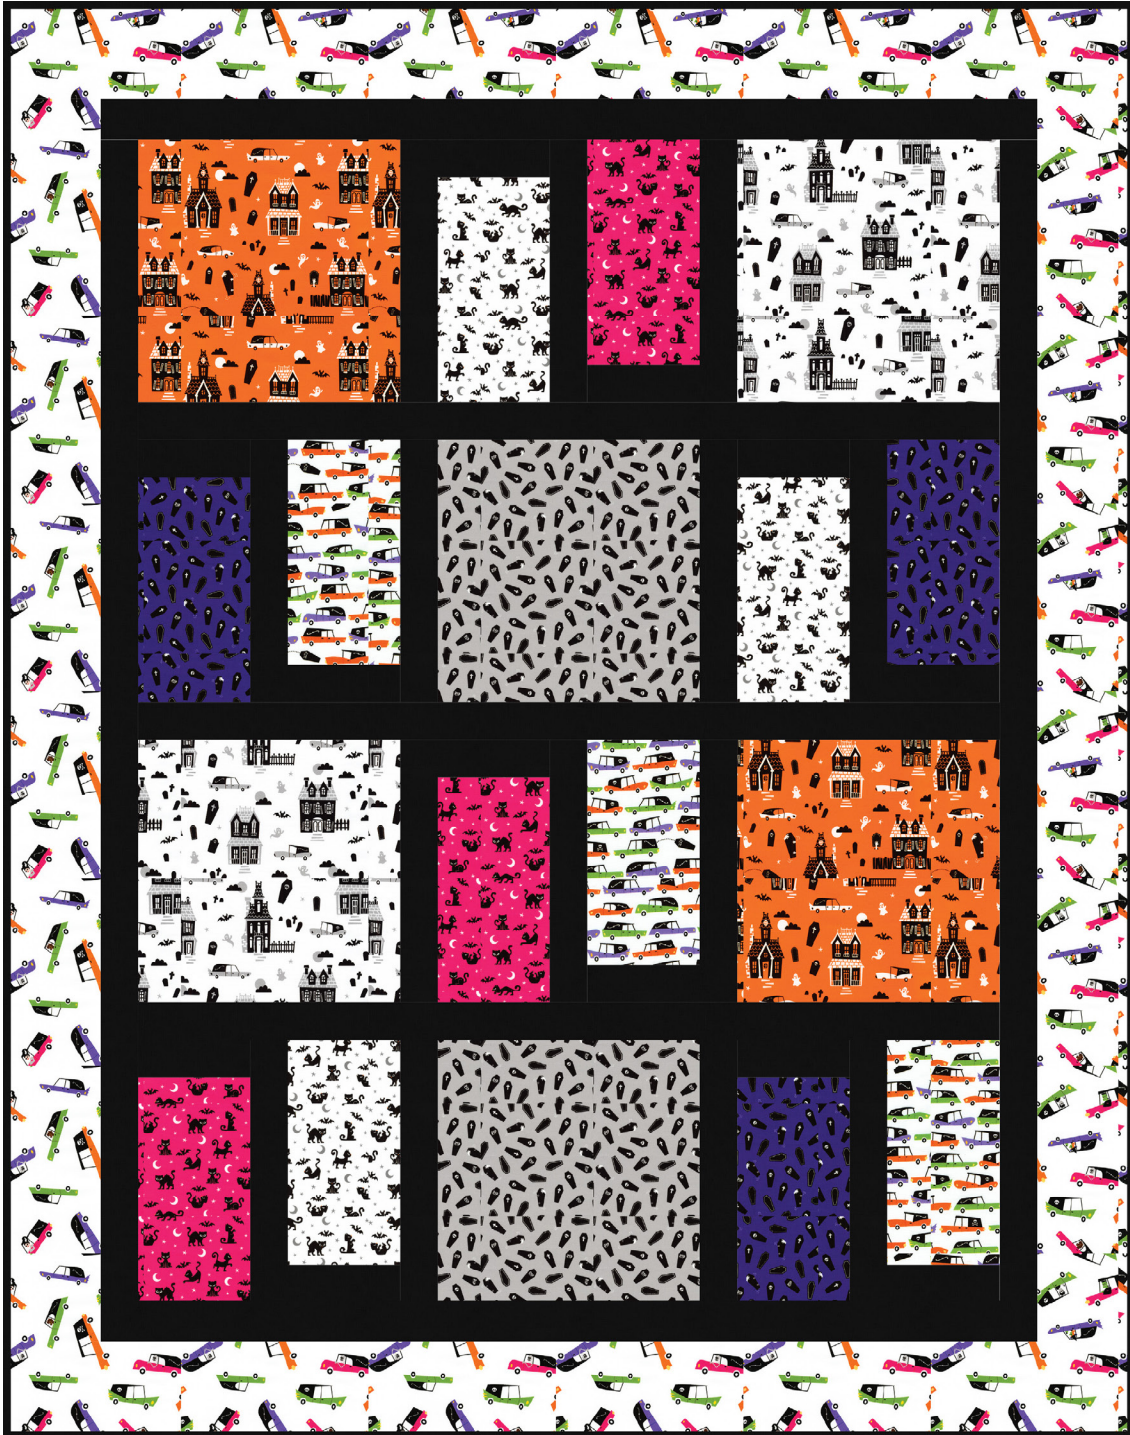

Pattern available for purchase
from mountainpeekcreations.com

Project Name: **Portals**
Dimensions: **60 1/2" x 76 1/2"**
Designed by Mountainpeek Creations

PRO13050