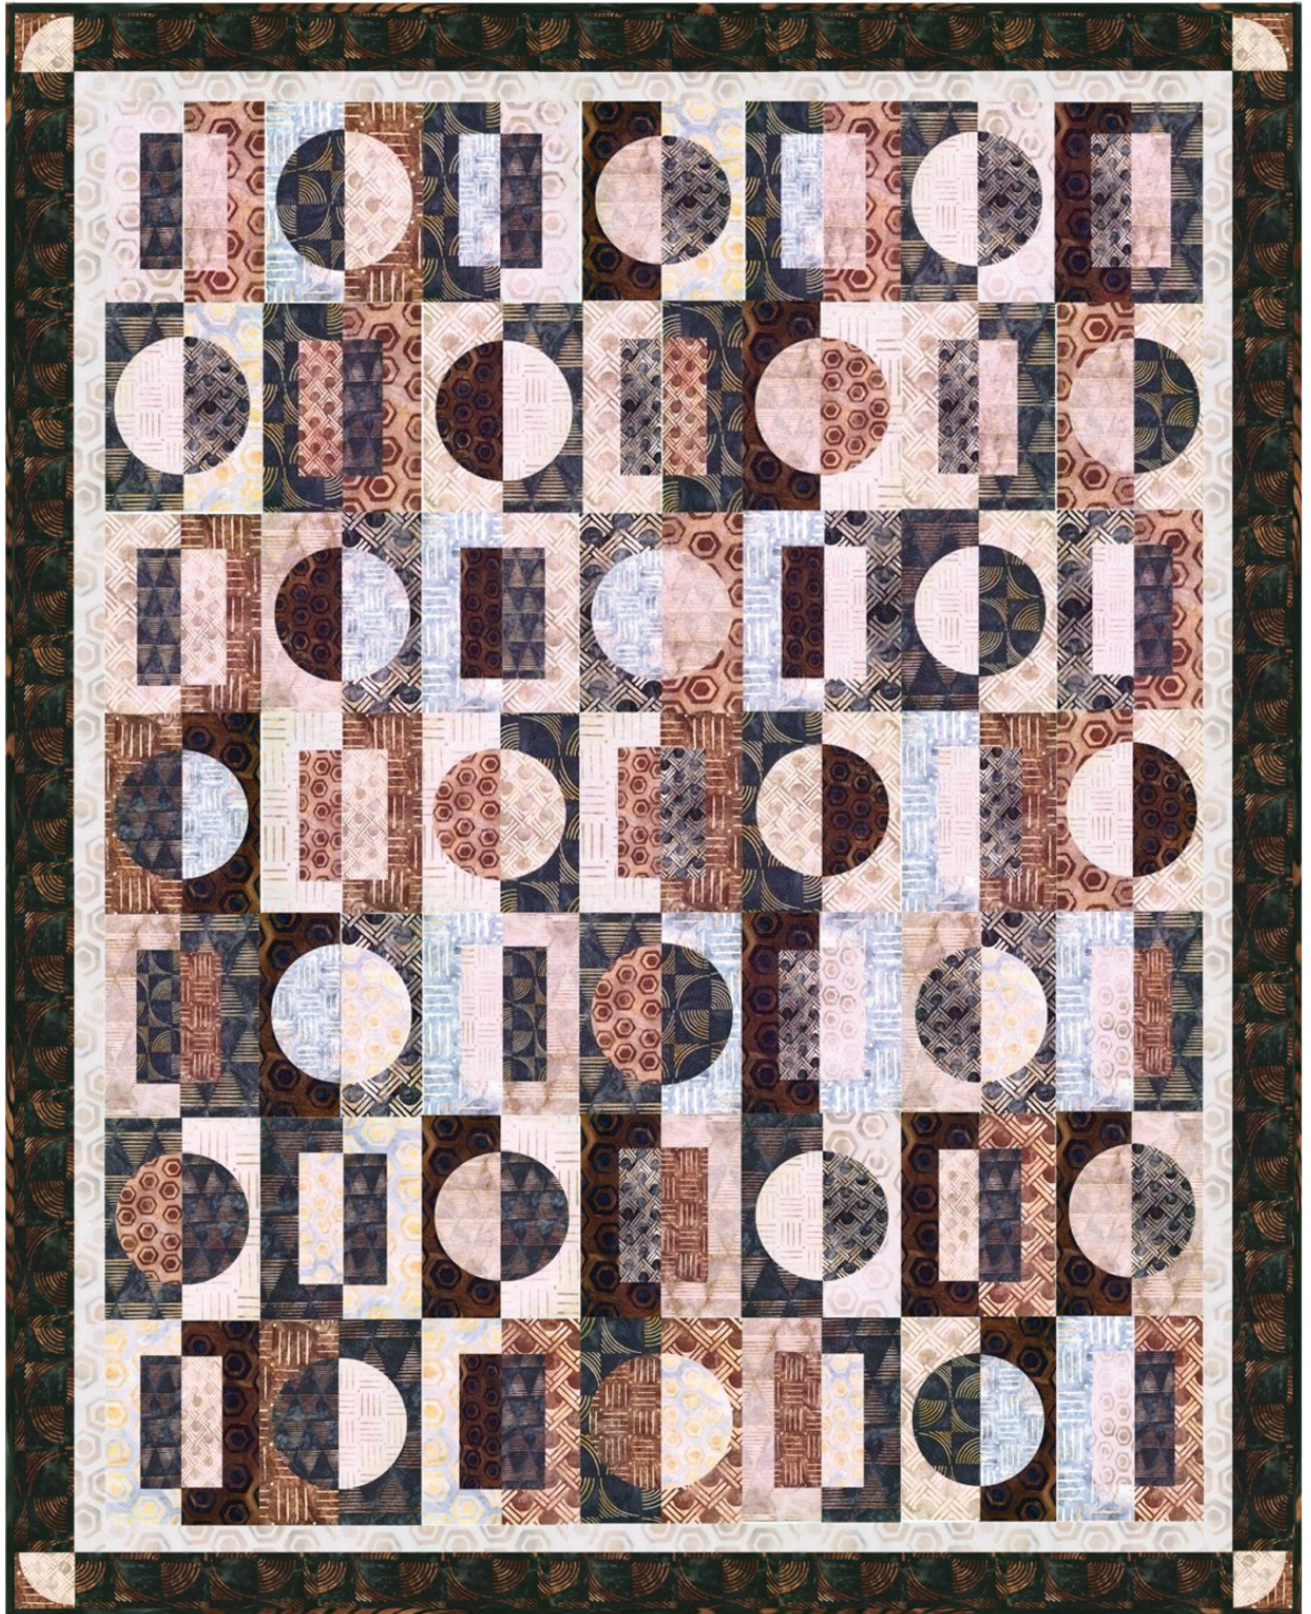

Pattern available for purchase  
from [www.cottagerosequiltshop.com](http://www.cottagerosequiltshop.com)

**Quilt Name:** Eclipse

**Dimensions:** 68" x 89"

Designed by Cottage Rose Patterns

PS-JUL-2015-PRO1146