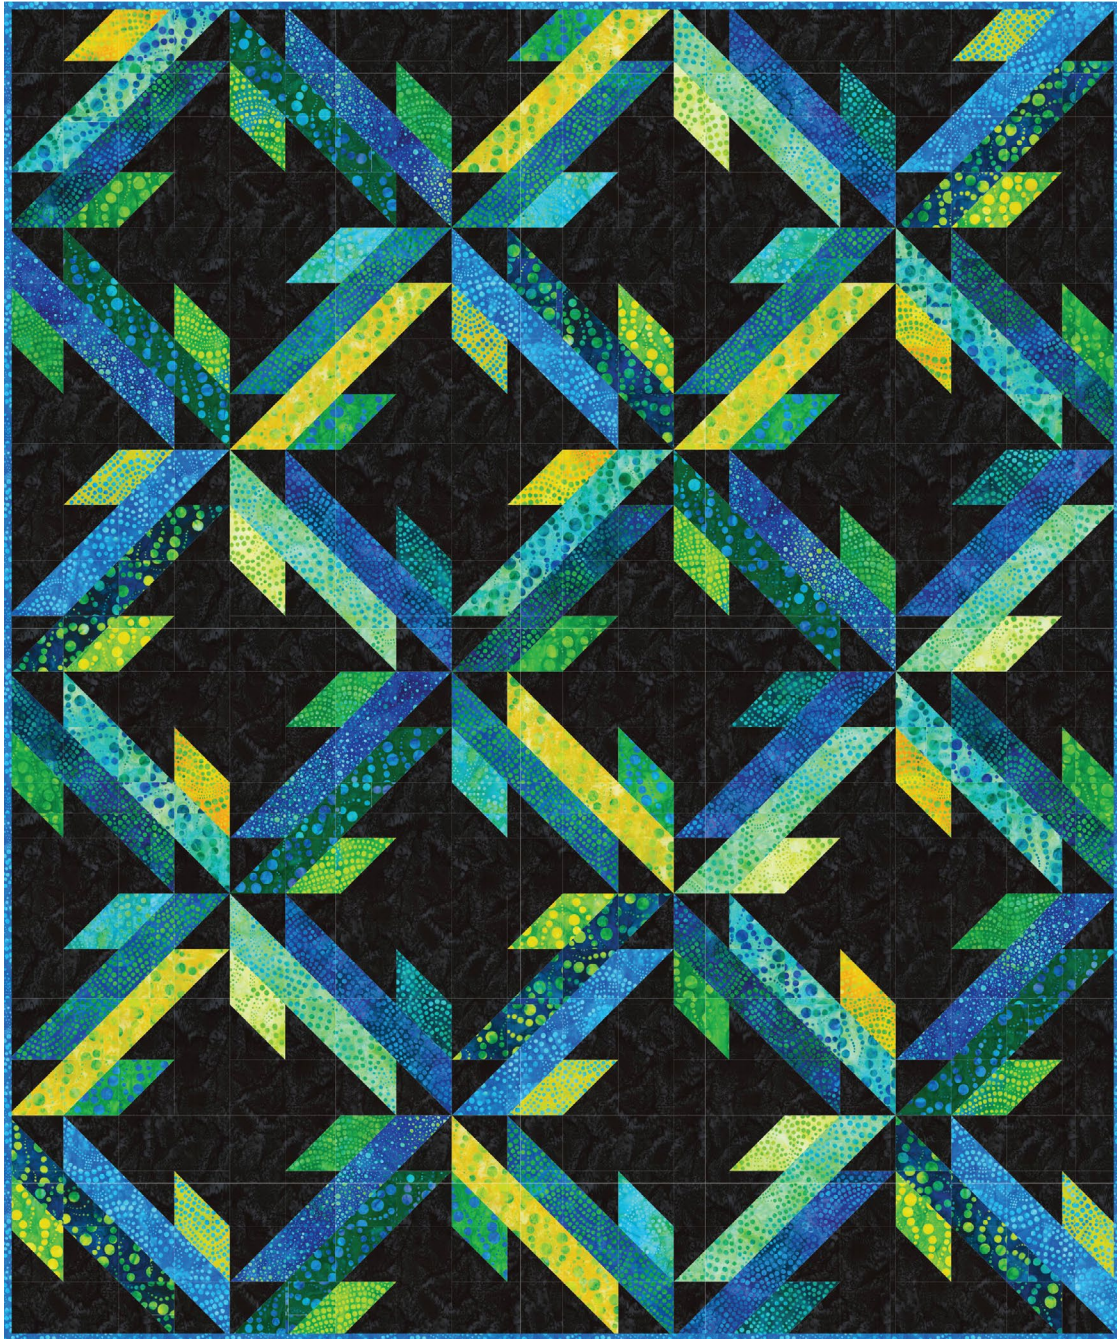

Pattern available for purchase
from kitchentablequilting.com

Project Name: **The Carly Quilt**
Dimensions: **60" x 72"**
Designed by Kitchen Table Quilting

Precut Friendly

The Carly Quilt can be made with one Fat Quarter Bundle - just add background and binding!