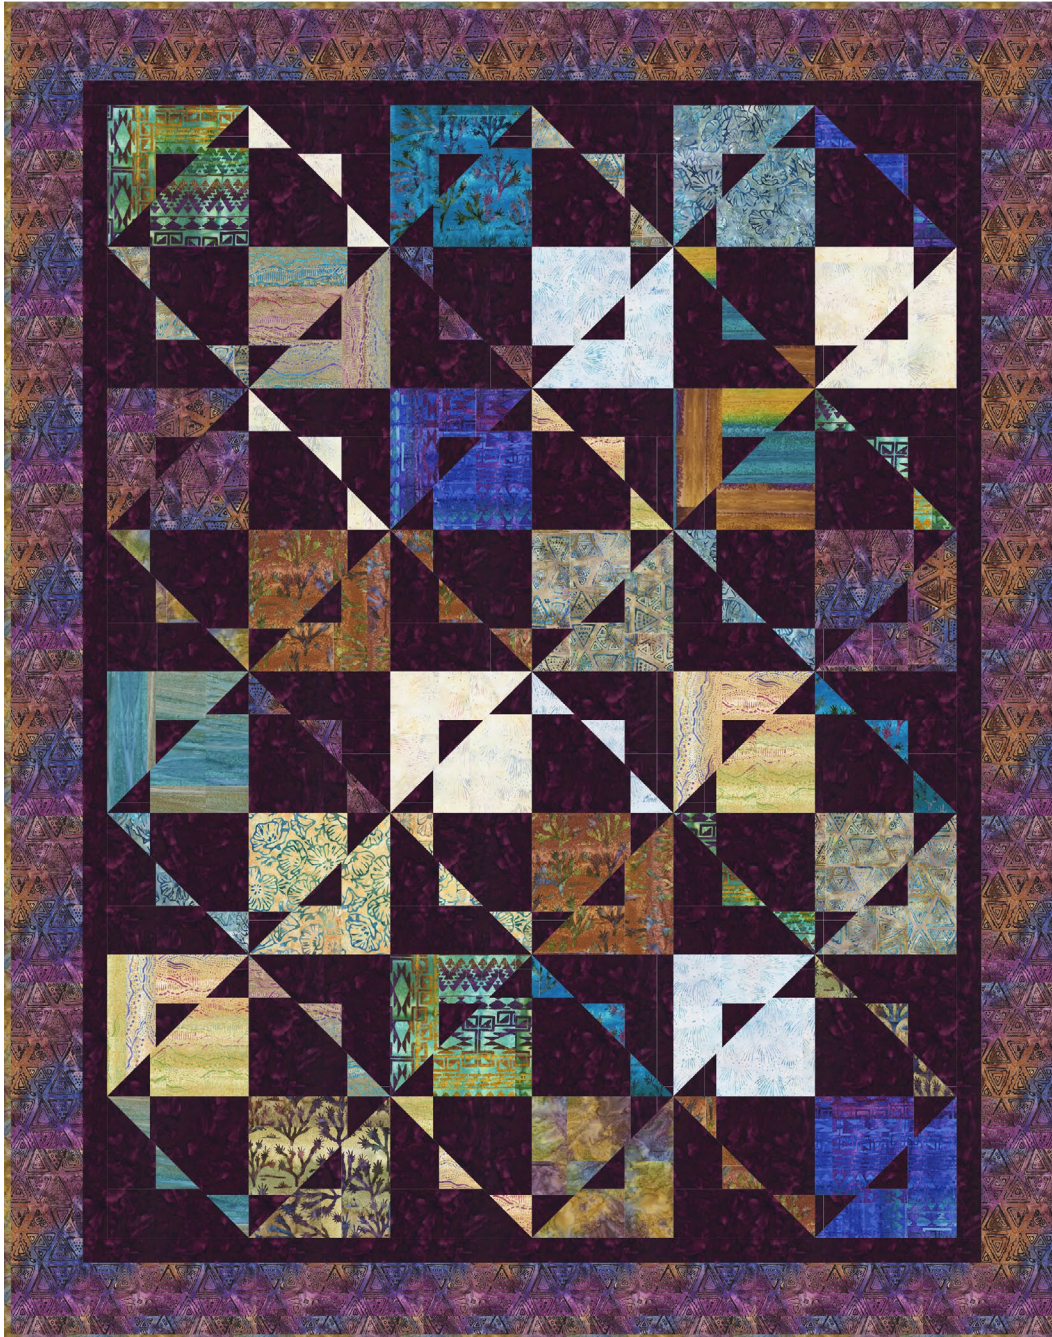

Pattern available for purchase  
from [gequilt designs.com](http://gequilt designs.com)

Project Name: **Kira**  
Dimensions: **63" x 80"**  
Designed by GE Designs

**Precut Friendly**

The Kira quilt can be made with one Ten Square - just add background, border and binding!

PRO14146