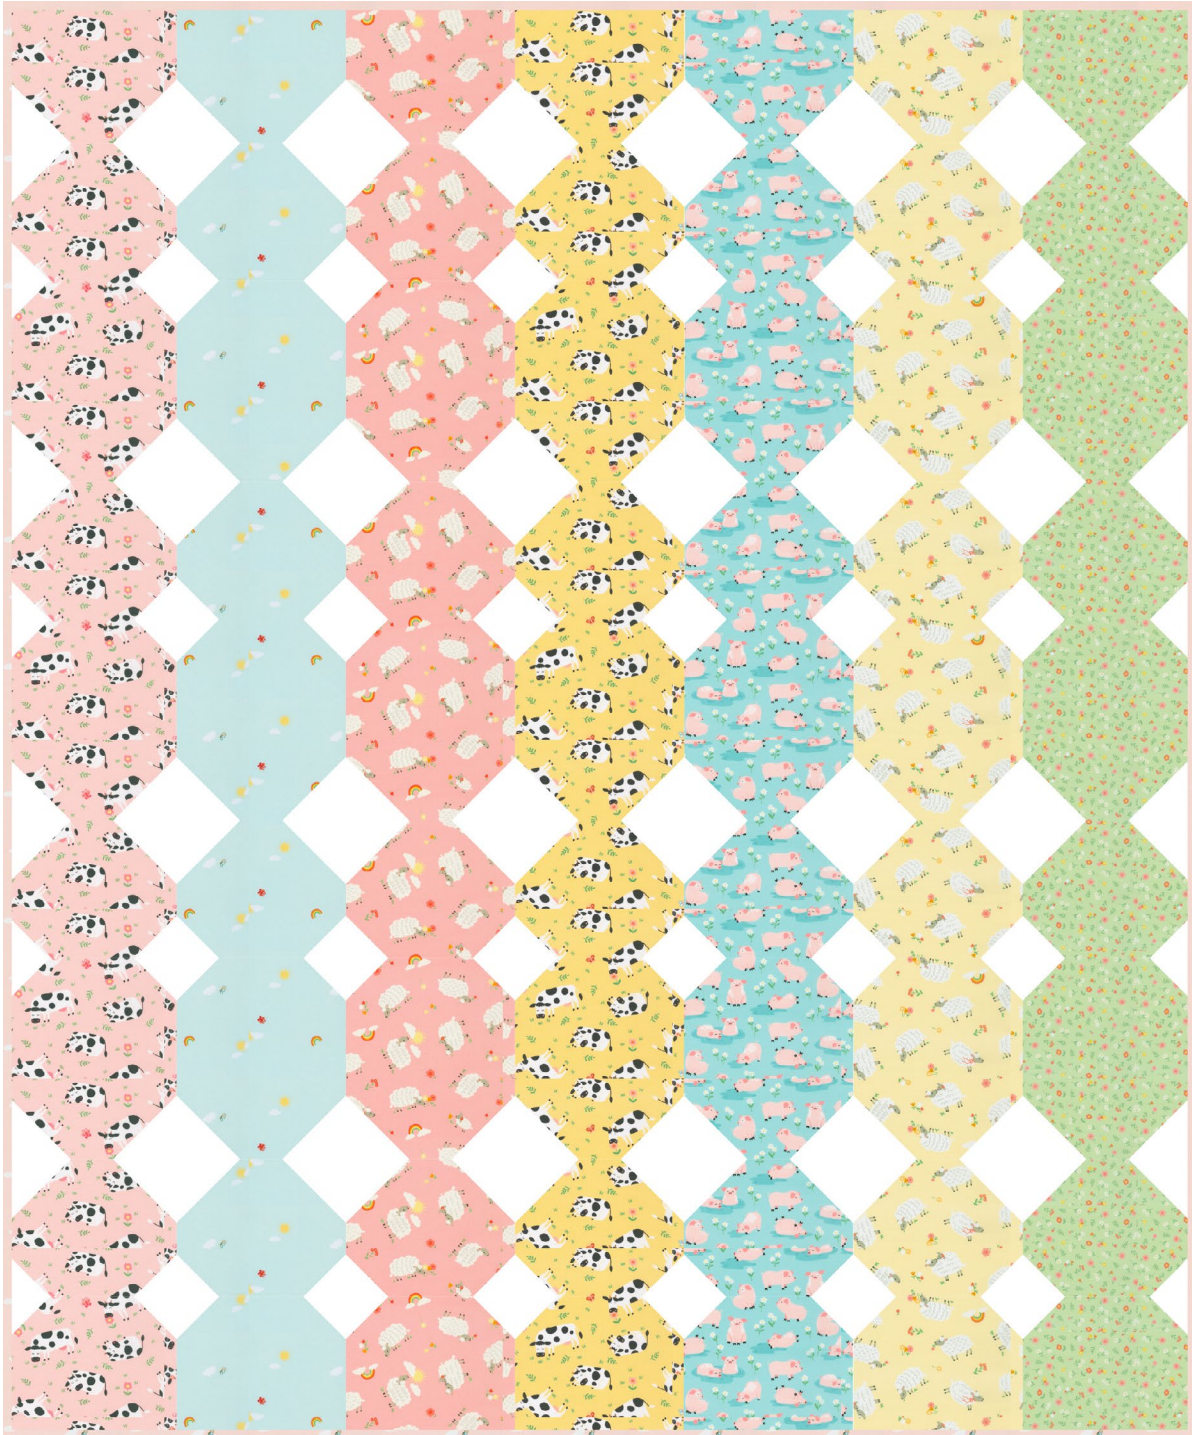

Pattern available for purchase
from thencamejune.com

Project Name: **Paper Cuts**
Dimensions: **56" x 67 1/2"**
Designed by Then Came June

PRO14663