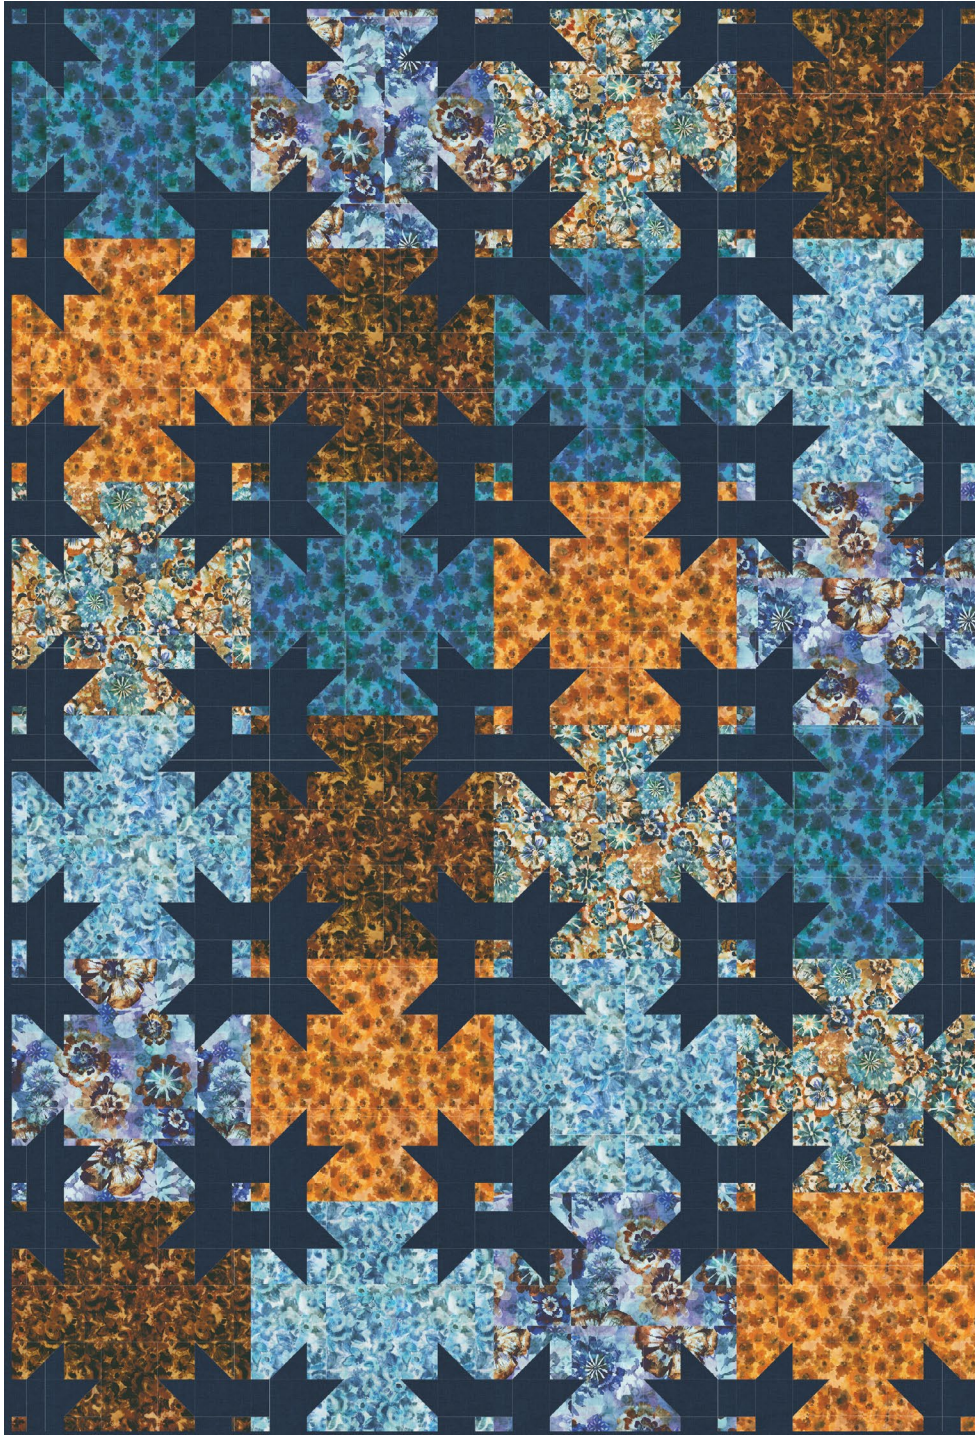

Pattern available for purchase  
from [fdquilts.com](http://fdquilts.com)

Project Name: **Farmer's Prairie**  
Dimensions: **52 1/2" x 78 1/2"**  
Designed by Farmer's Daughters Quilts

PRO15663