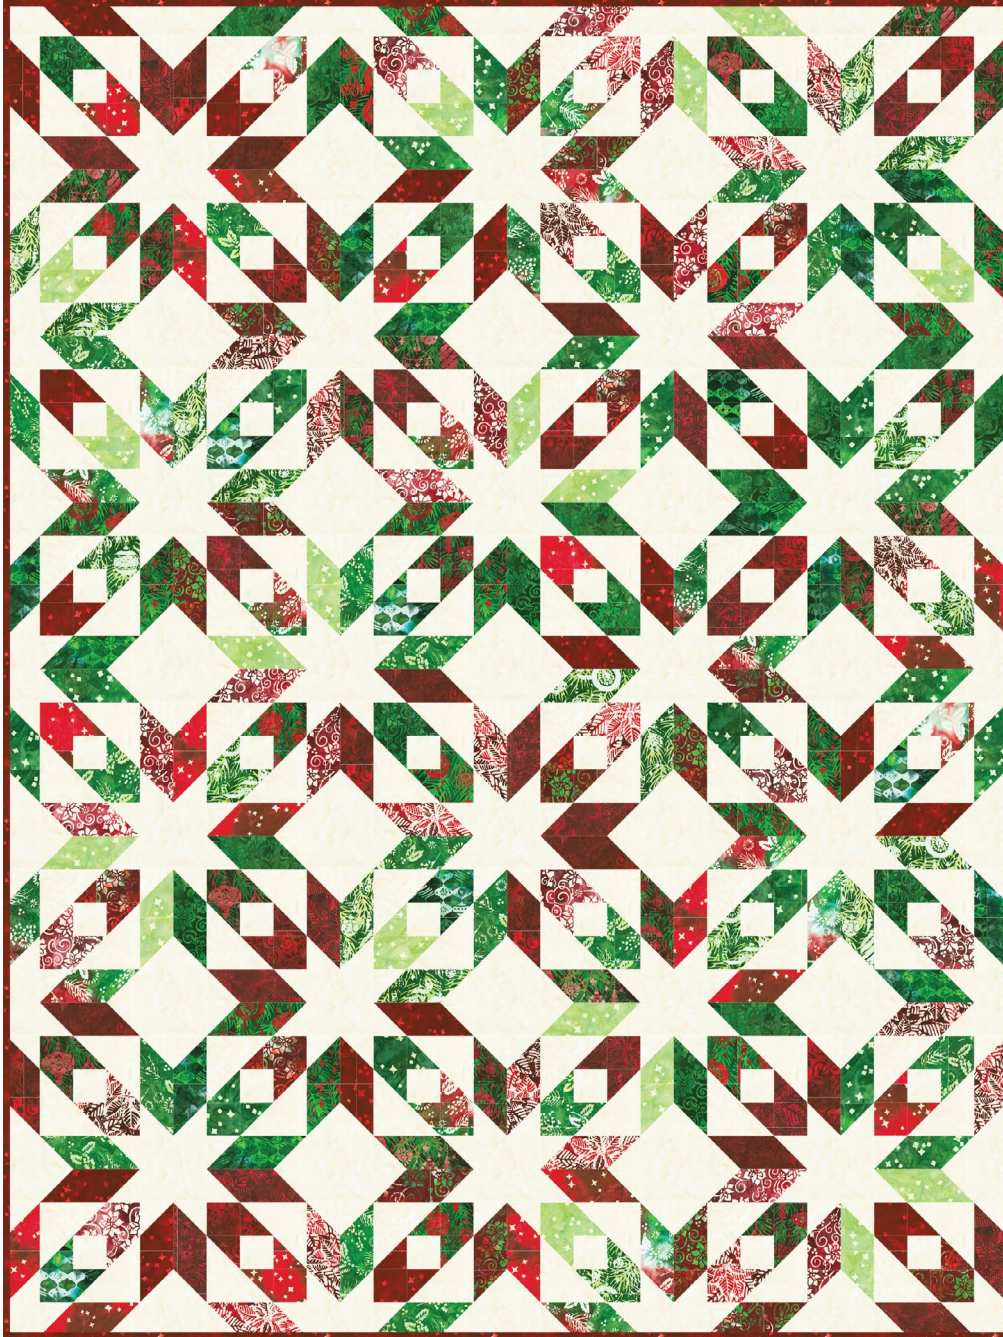

Pattern available for purchase
from modernlymorgan.com

Project Name: **Same Sky**
Dimensions: **60" x 80"**
Designed by Modernly Morgan

Precut Friendly

The Same Sky quilt can be made with one Fat Quarter Bundle - just add background & binding!