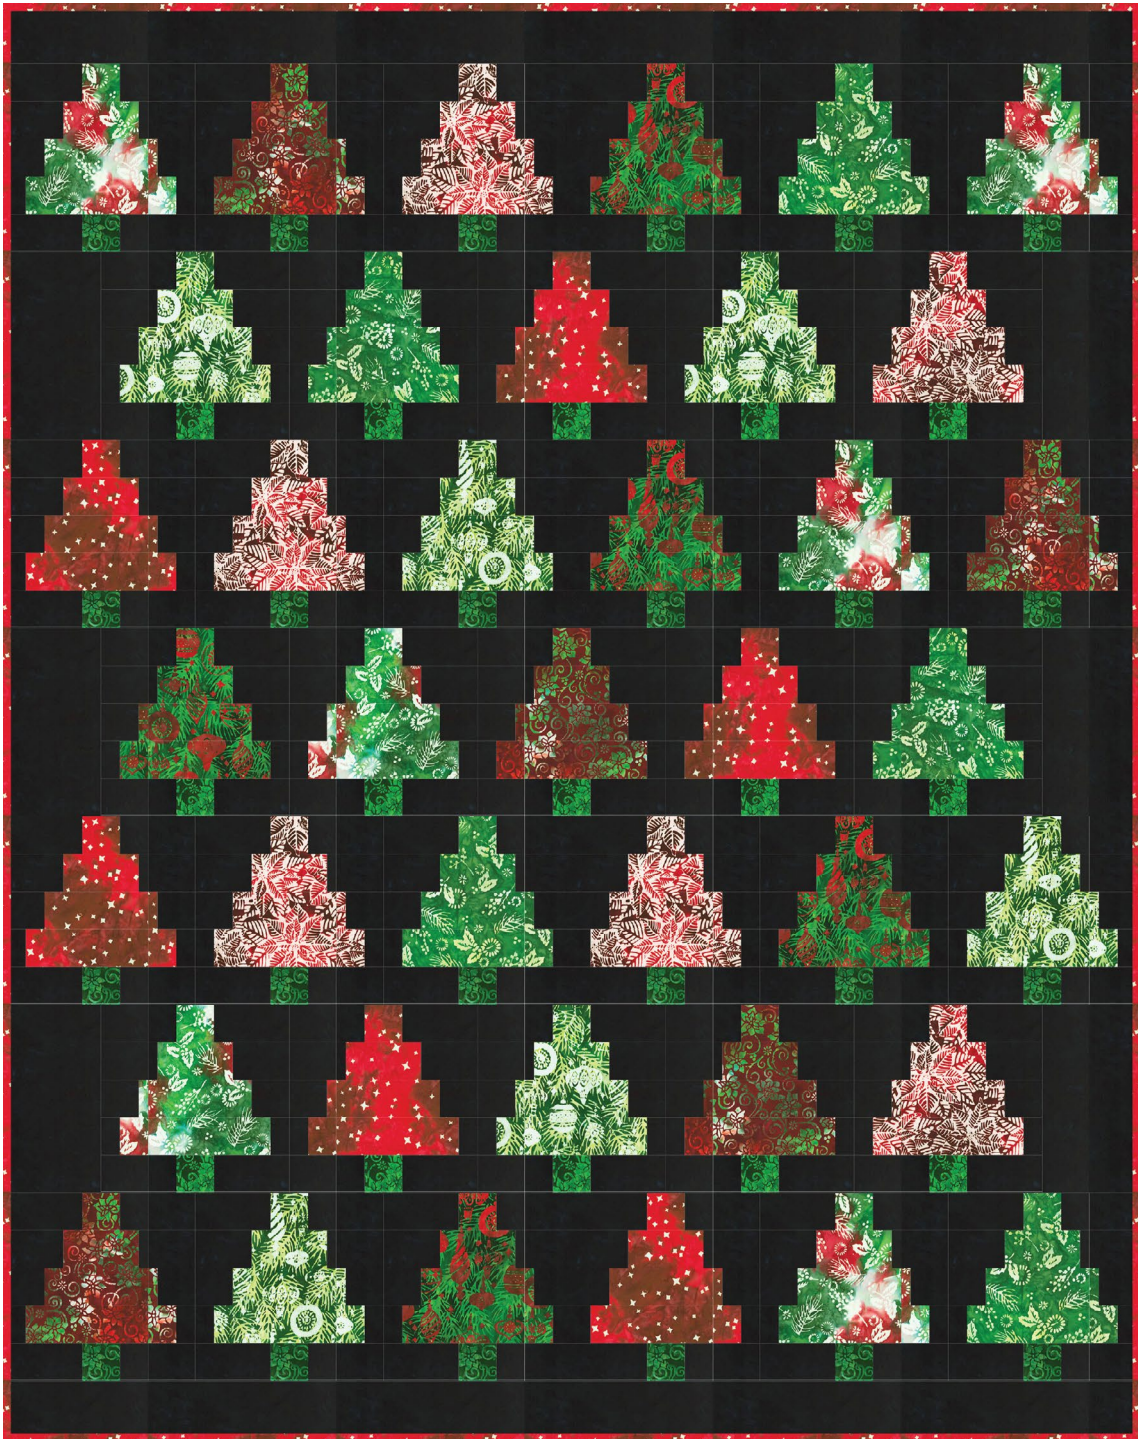

Pattern available for purchase  
from [quiltylove.com](http://quiltylove.com)

Project Name: **Quilty Trees**  
Dimensions: **60" x 75"**  
Designed by Quilty Love

PRO15434