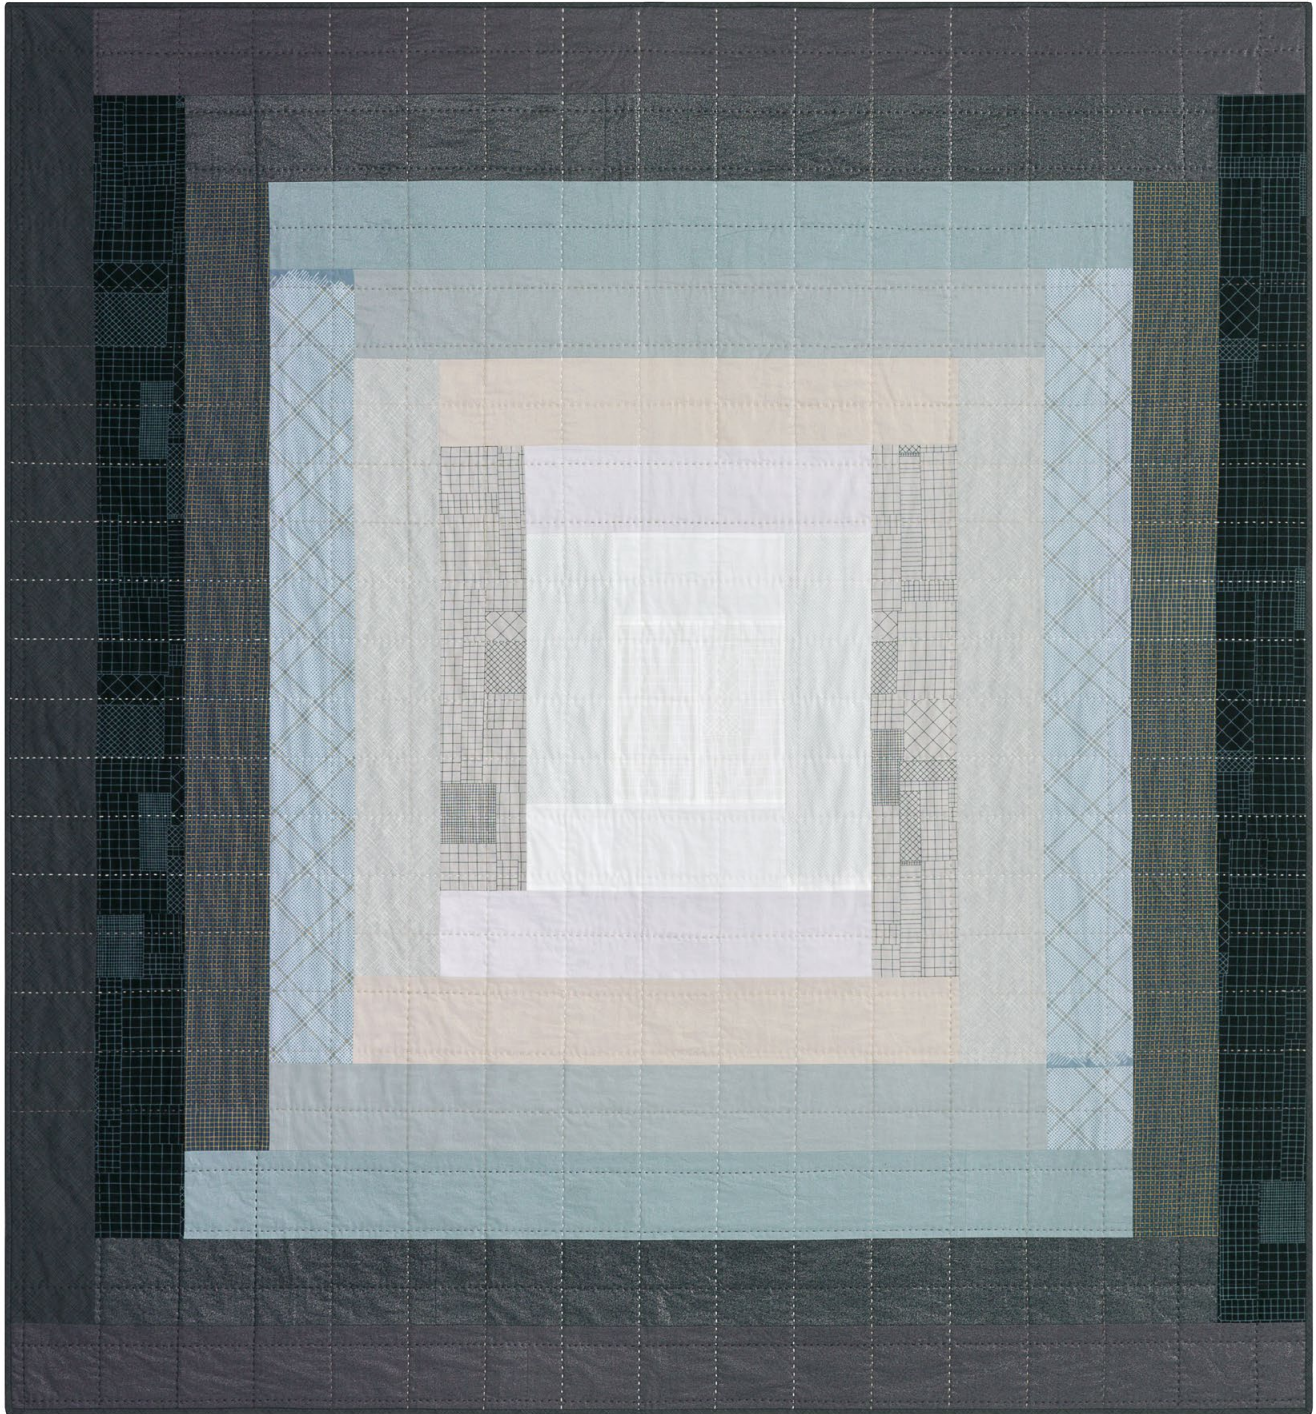

Pattern available for purchase
from carolynfriedlander.com

Project Name: **Ray**
Dimensions: **67" x 72"**
Designed by Carolyn Friedlander

PRO14284