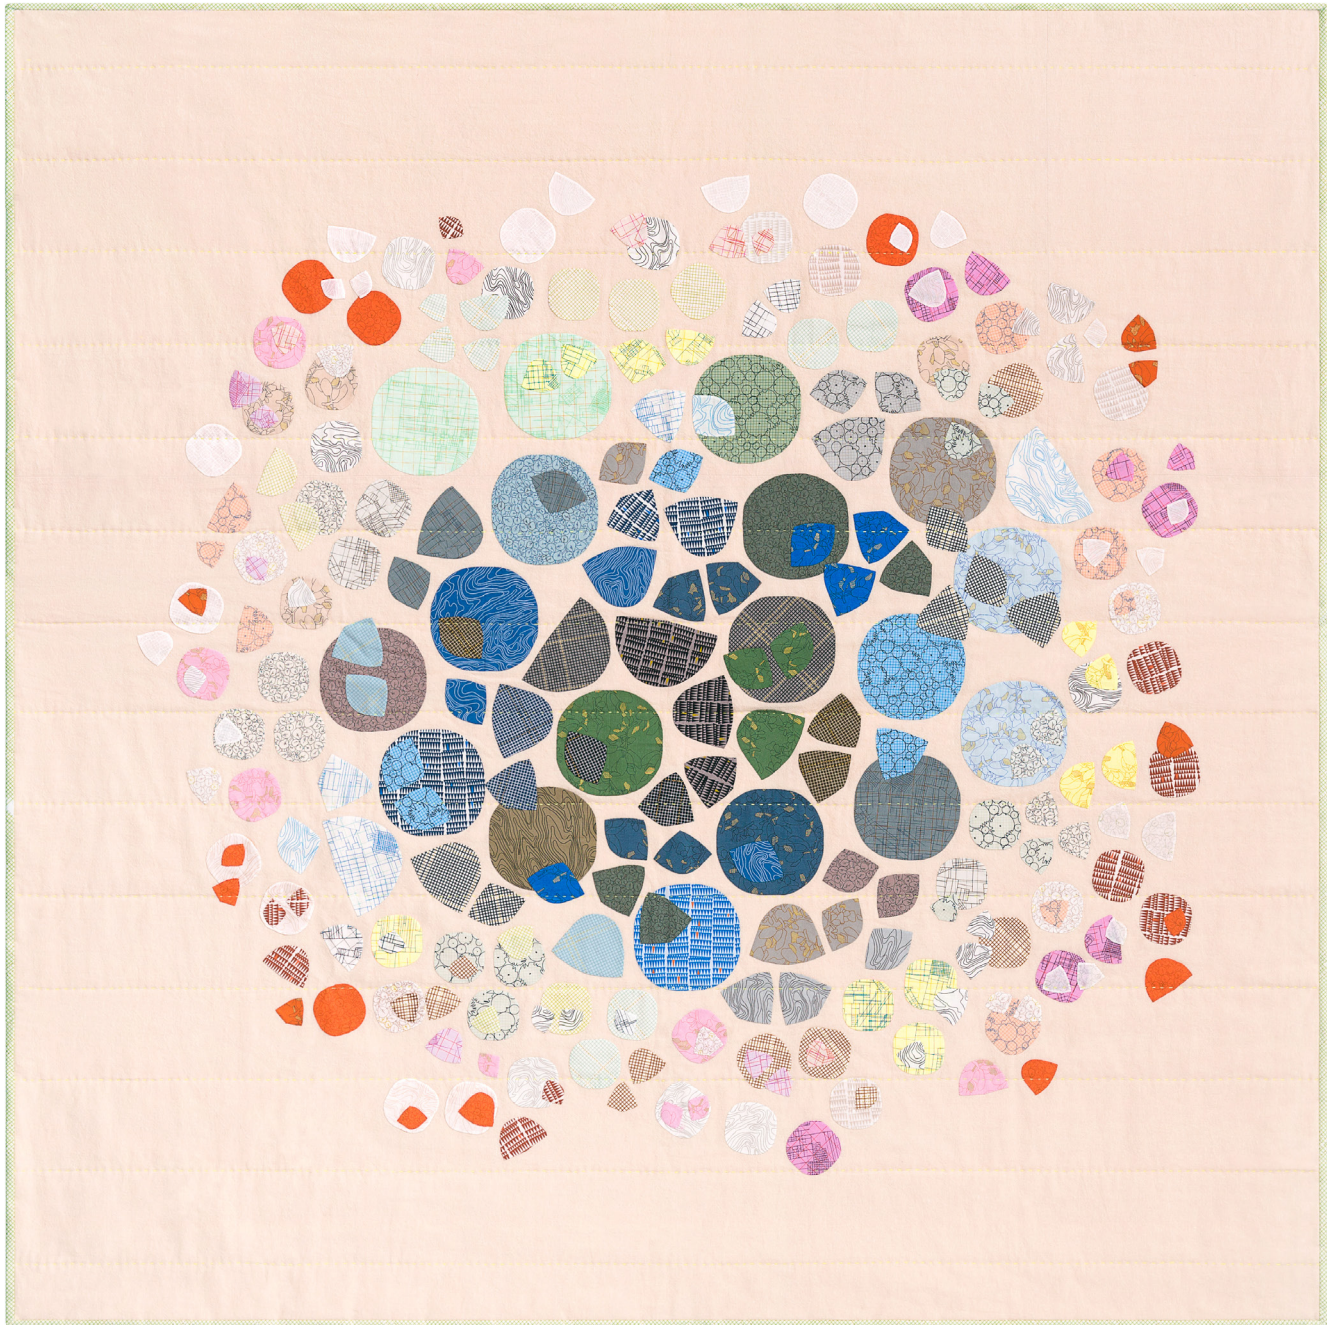

Pattern available for purchase  
from [carolynfriedlander.com](http://carolynfriedlander.com)

Project Name: **Clay**  
Dimensions: **58" x 58"**  
Designed by Carolyn Friedlander

**Precut Friendly**

The Clay quilt can be made with two collection Charm Packs - just add background and binding!