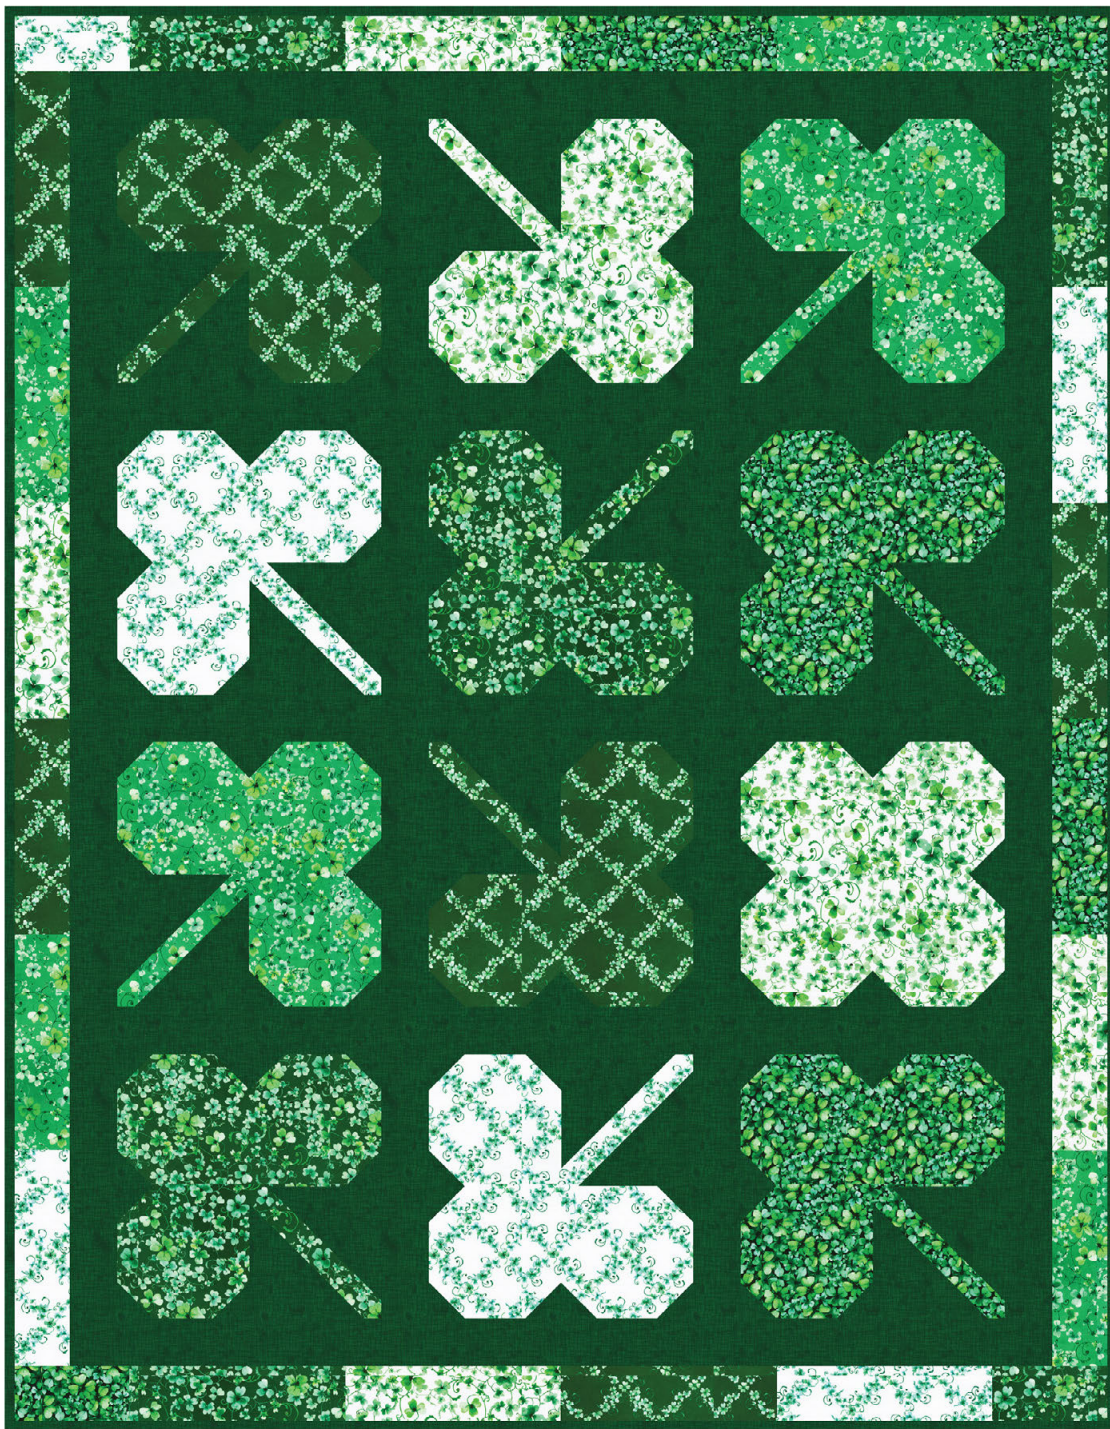

Pattern available for purchase
from villarosadesigns.com

Project Name: **Clover Patch**

Dimensions: **46" x 59"**

Designed by Molly Cook for Villa Rosa Designs

PRO16296

skill level: beginner