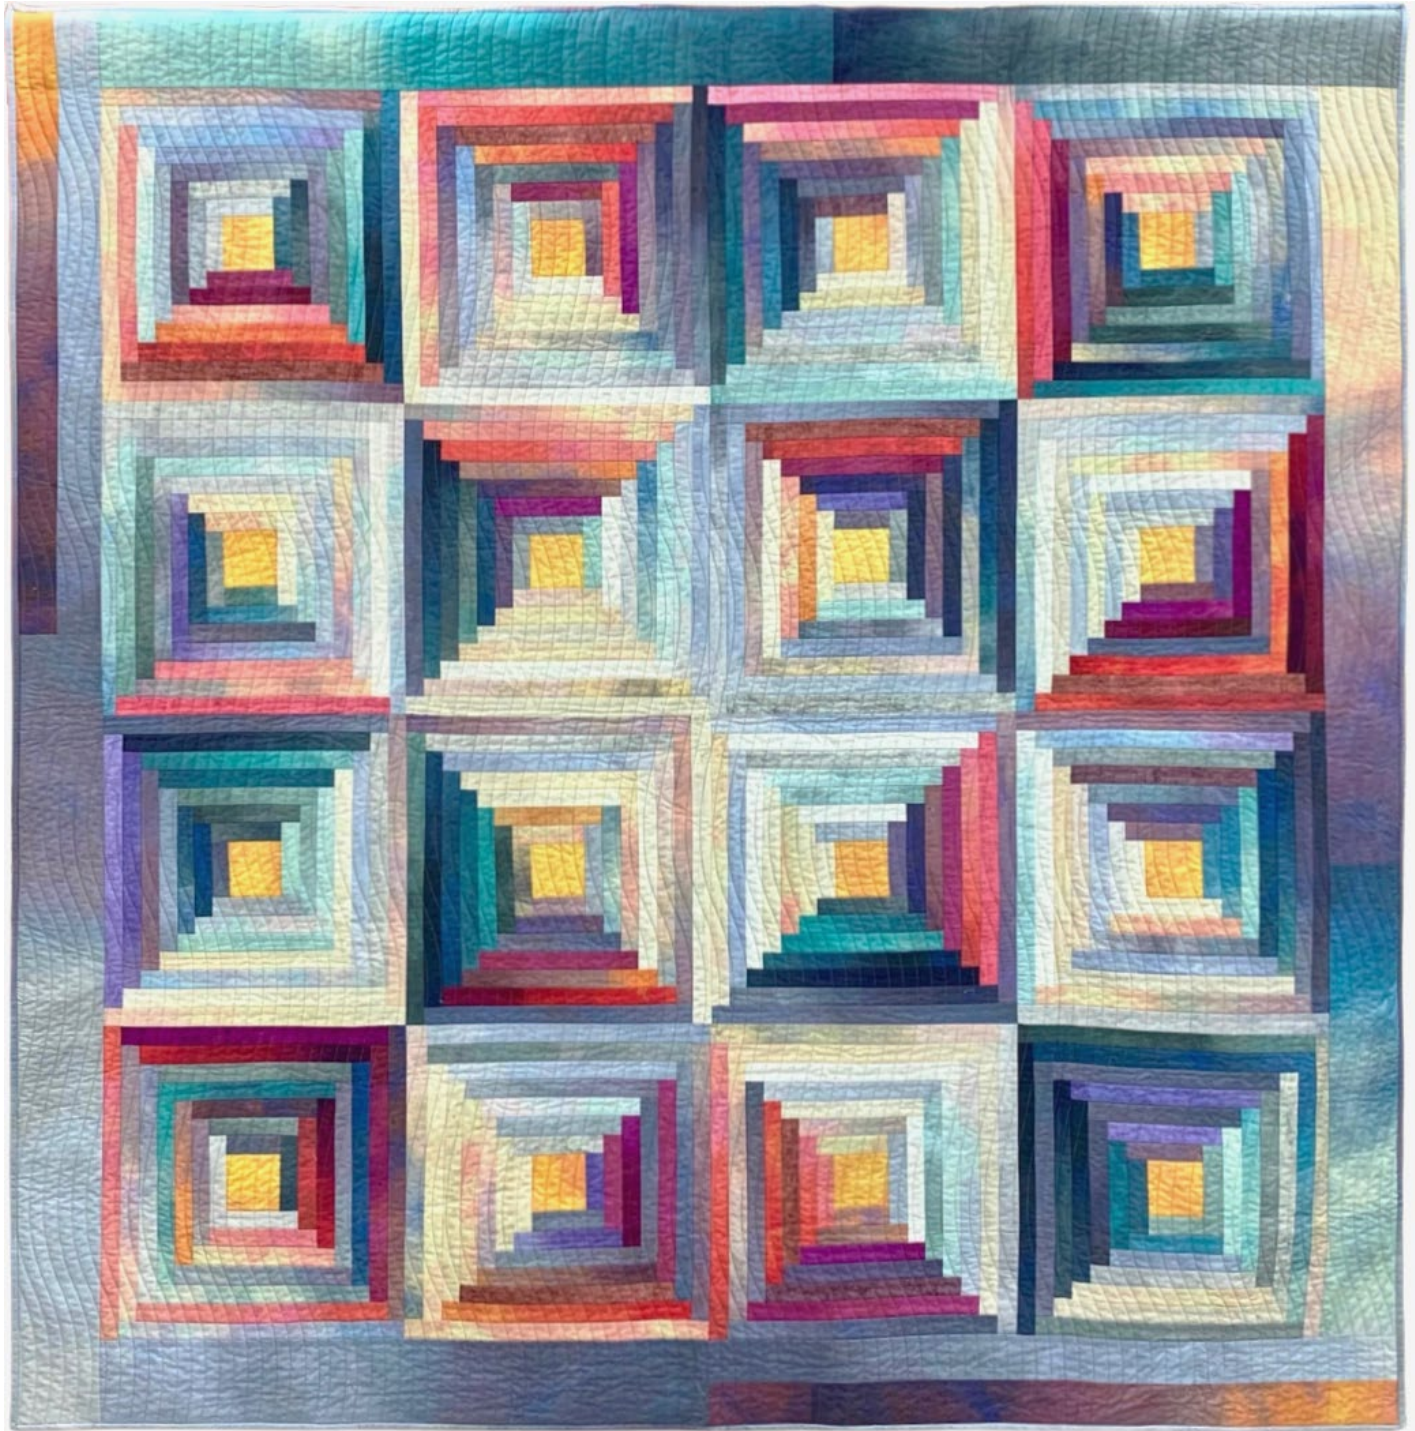

Pattern available for purchase
from jennifersampou.com

Project Name: **SKY Log Cabin**
Dimensions: **77" x 77"**
Designed by Jennifer Sampou

PRO15307