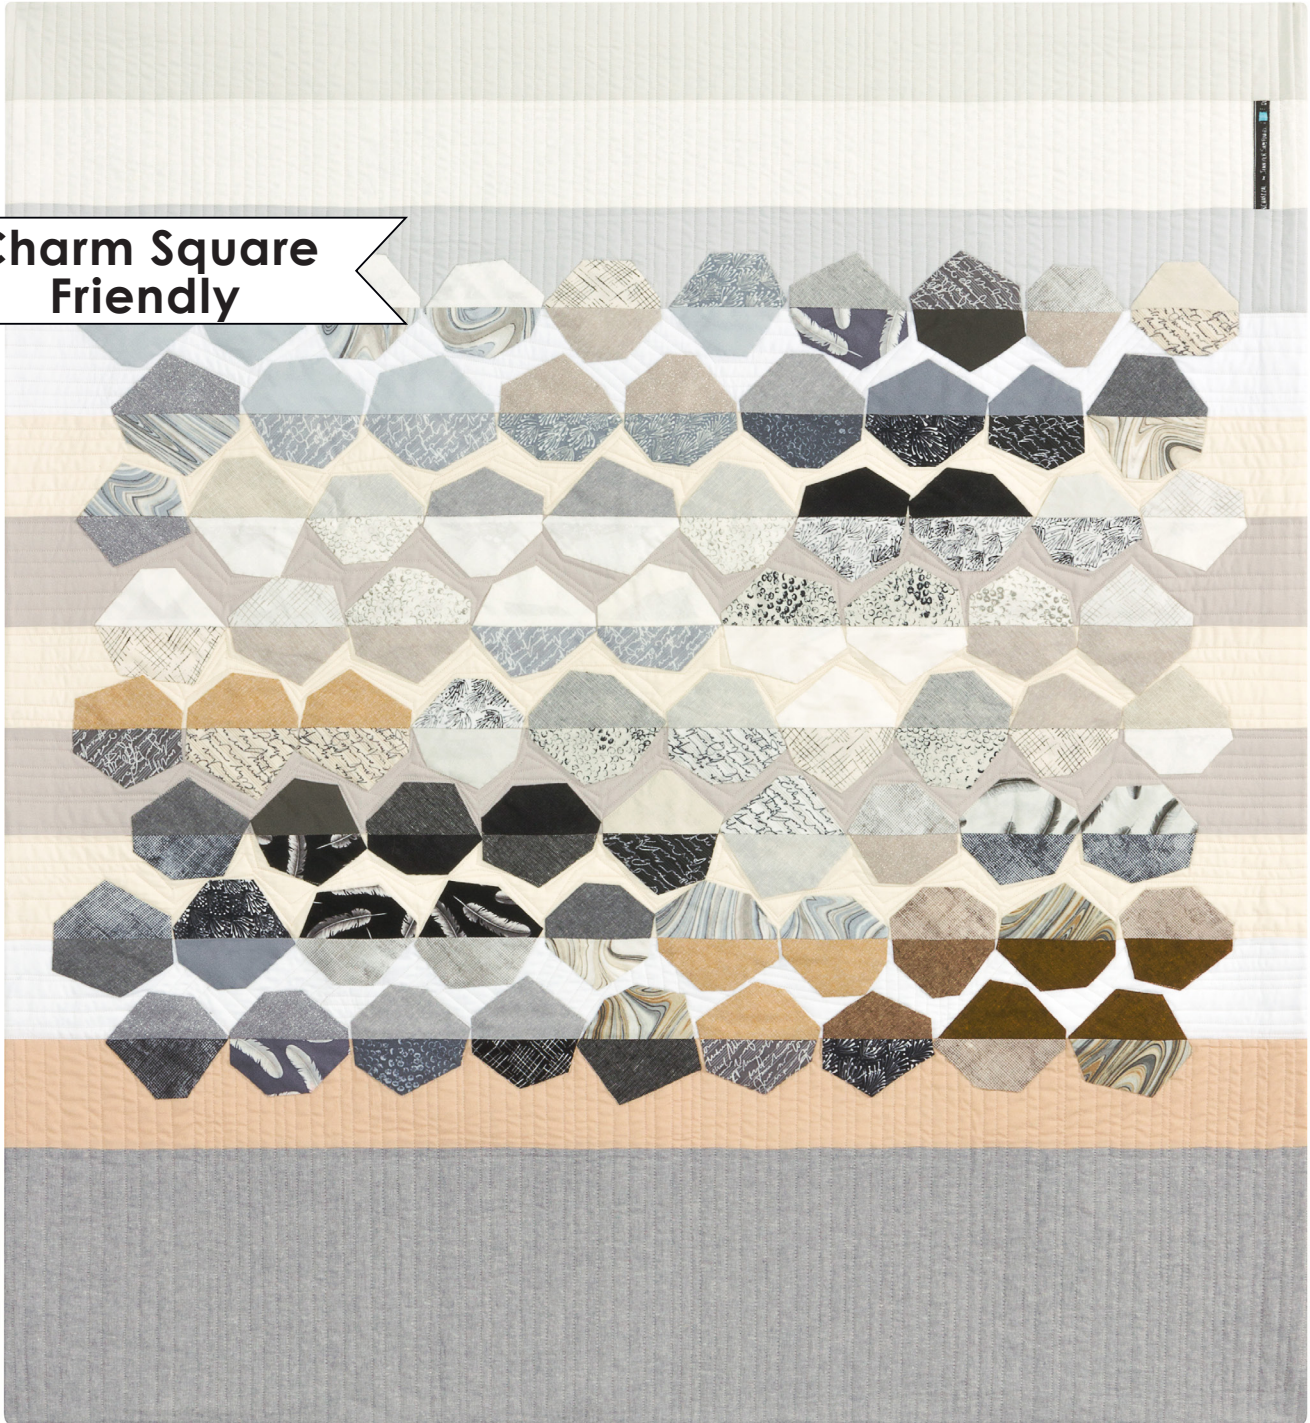

Pattern available for purchase  
from [jennifersampou.com](http://jennifersampou.com)

Quilt Name: **Polygon Play**  
Dimensions: **46 1/2" x 43"**  
Designed by Jennifer Sampou

**Charm Square  
Friendly**