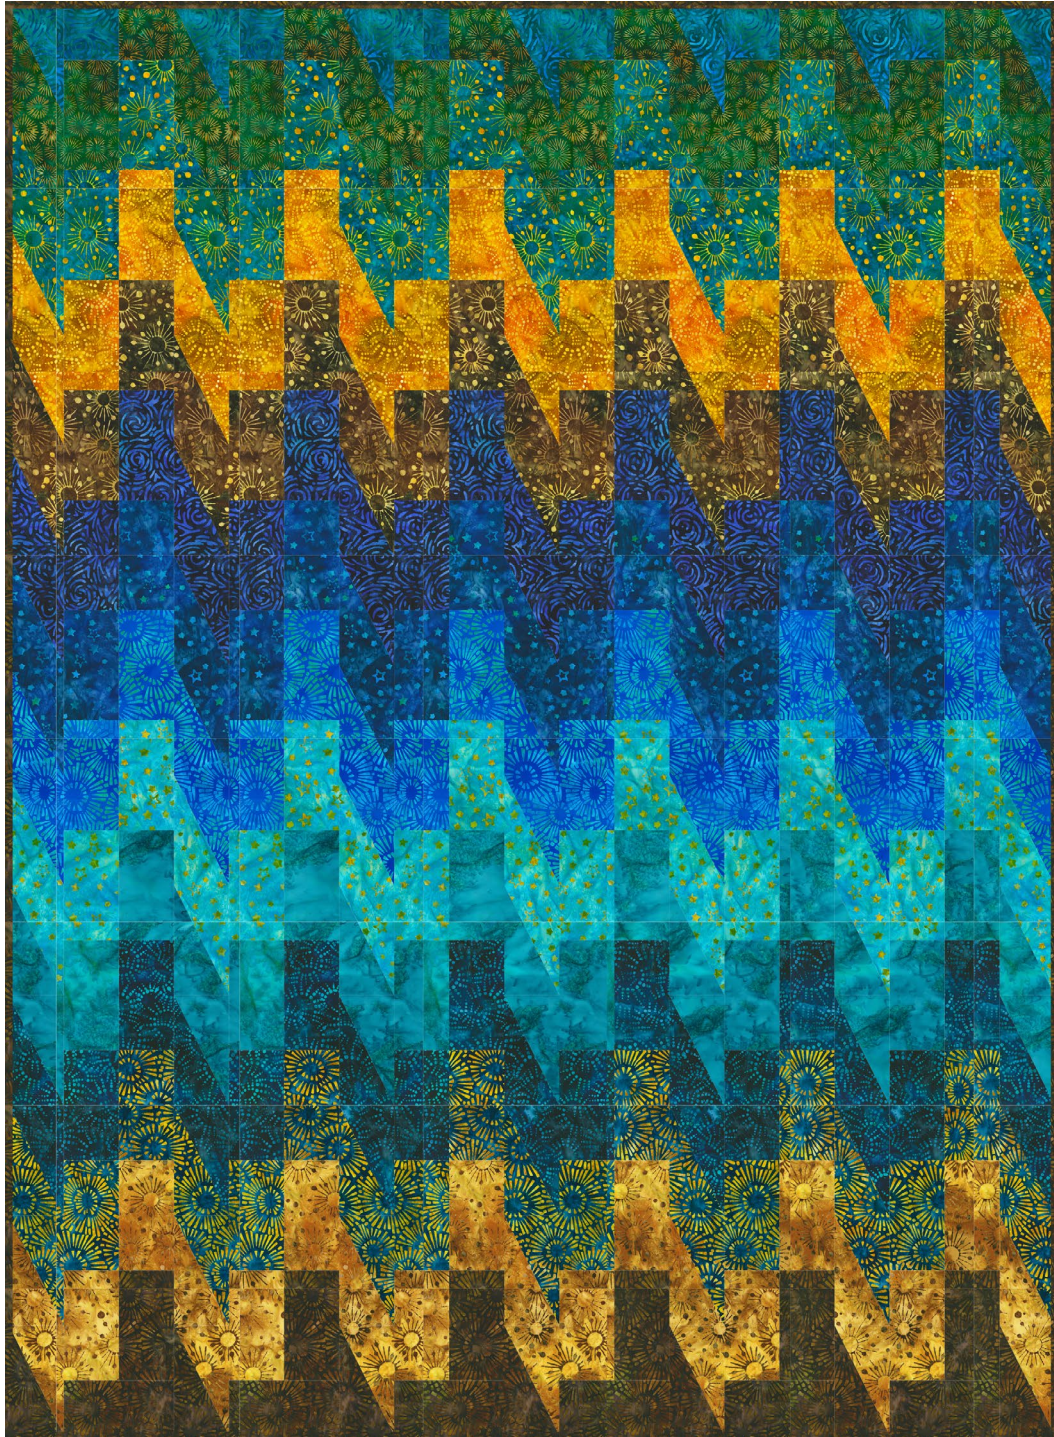

Celestial lunn

DESIGNER
PATTERN

Pattern available for purchase
from bonjourquilts.com

Project Name: **Slip Stitch**
Dimensions: **57" x 78"**
Designed by Bonjour Quilts

PRO15187