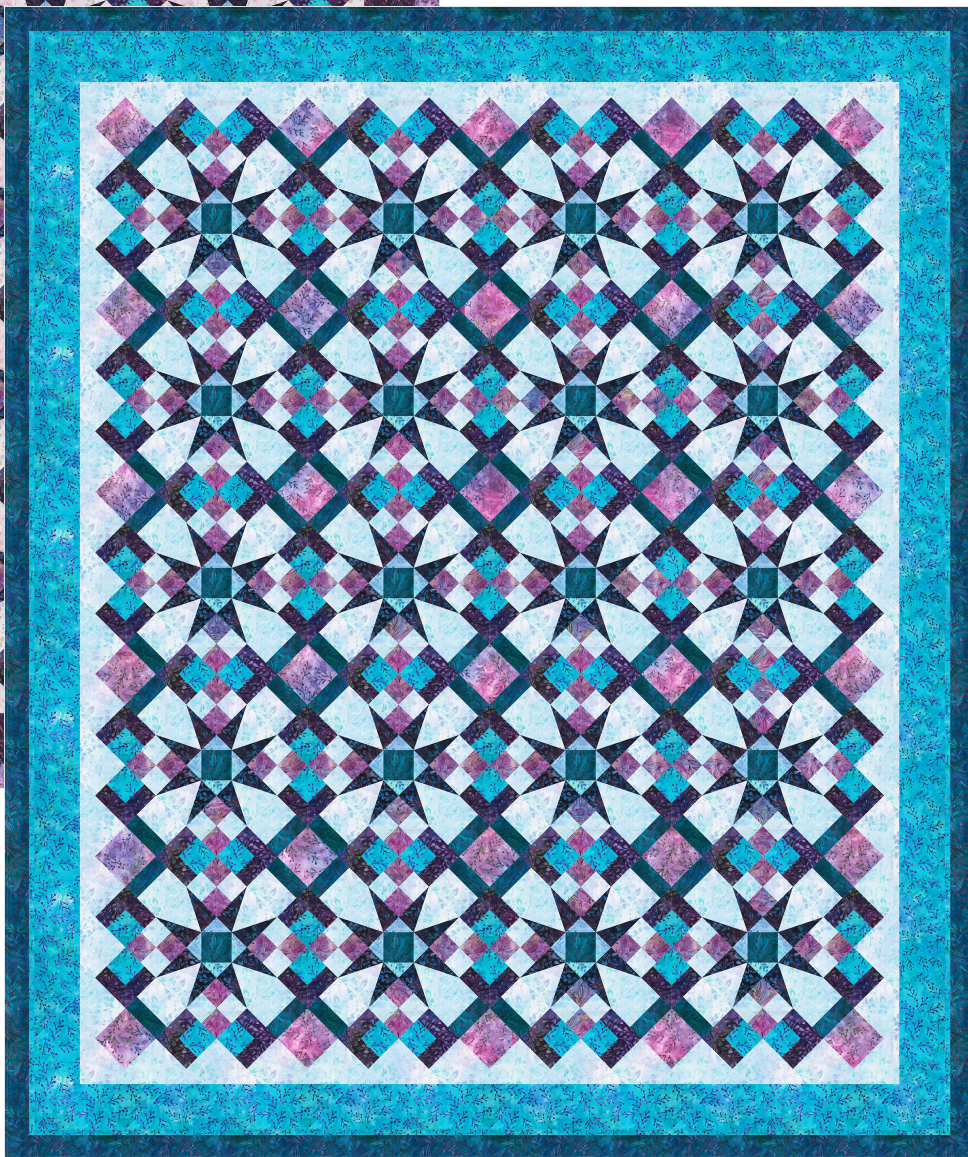

Celestial Magic

Designed by Jan Douglas Designs

Hyacinth
Colorstory

Peacock
Colorstory

PS-APR-2015-PRO1061

*This quilt is a digital rendering. Actual fabric placement will vary.

Pattern is available for purchase
from www.jandouglasdesign.com

featuring

ARTISAN
BATIKS

Serendipity

by **Lynn**

ROBERT KAUFMAN
F A B R I C S

90" x 107"