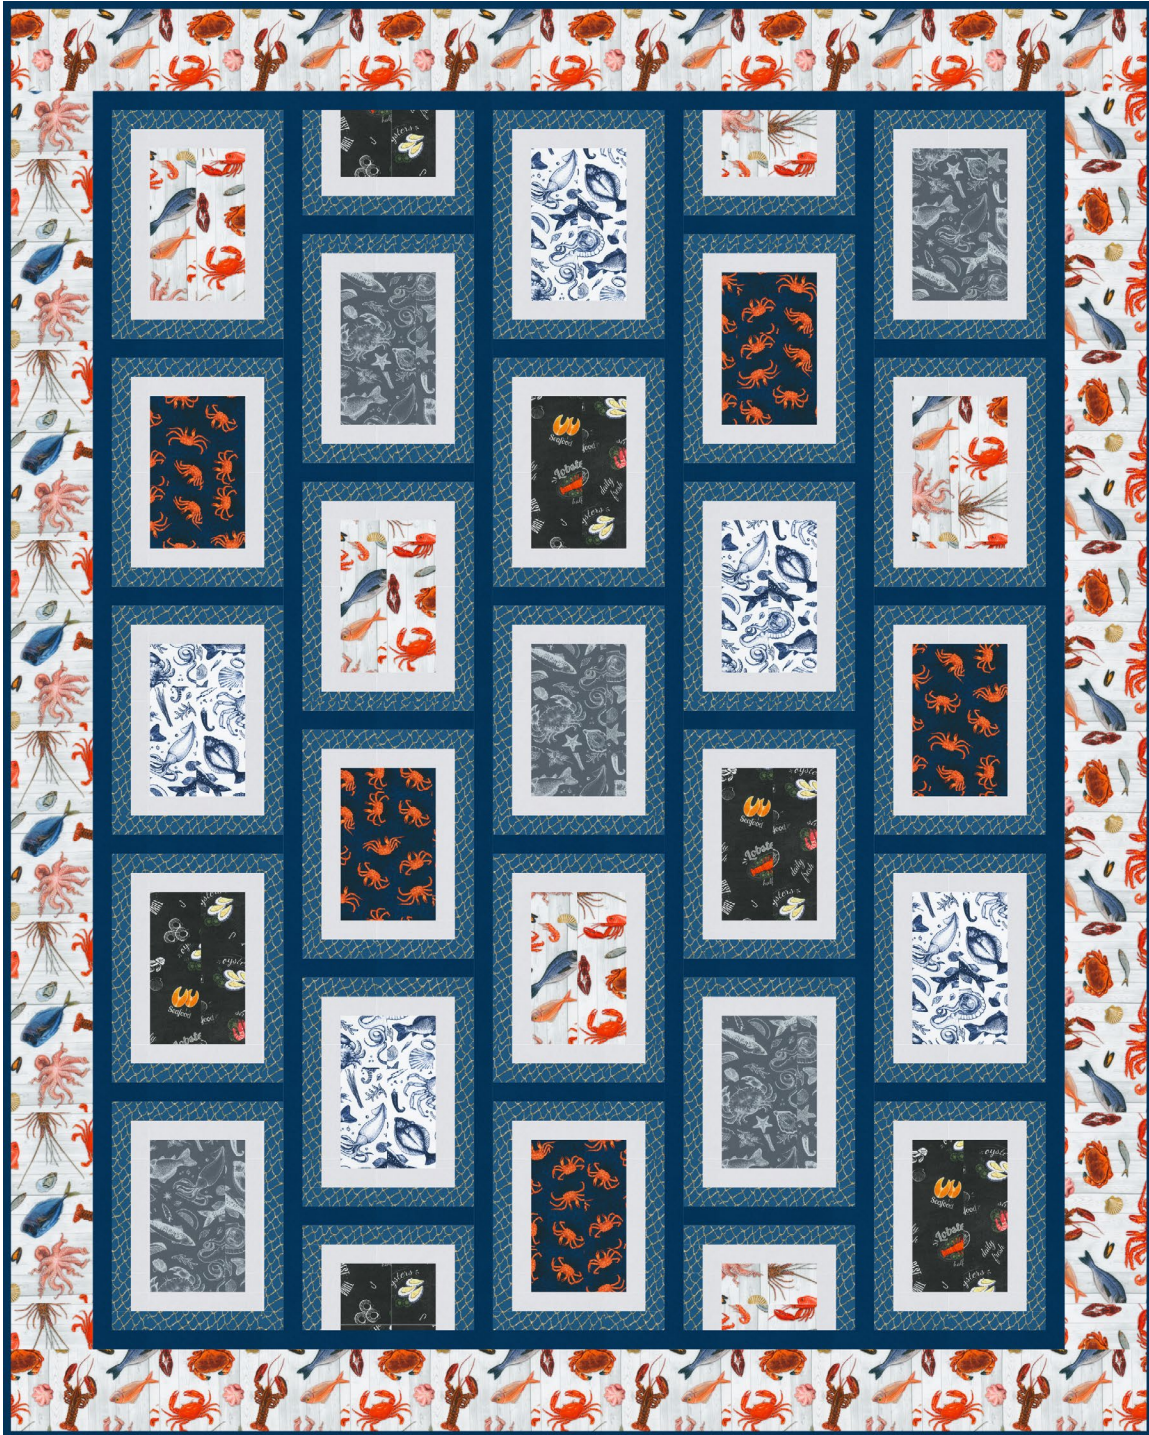

Pattern available for purchase from
mountainpeekcreations.com

Project Name: **Snapshot**
Dimensions: **60" x 75"**
Designed by Mountainpeek Creations

PRO14660