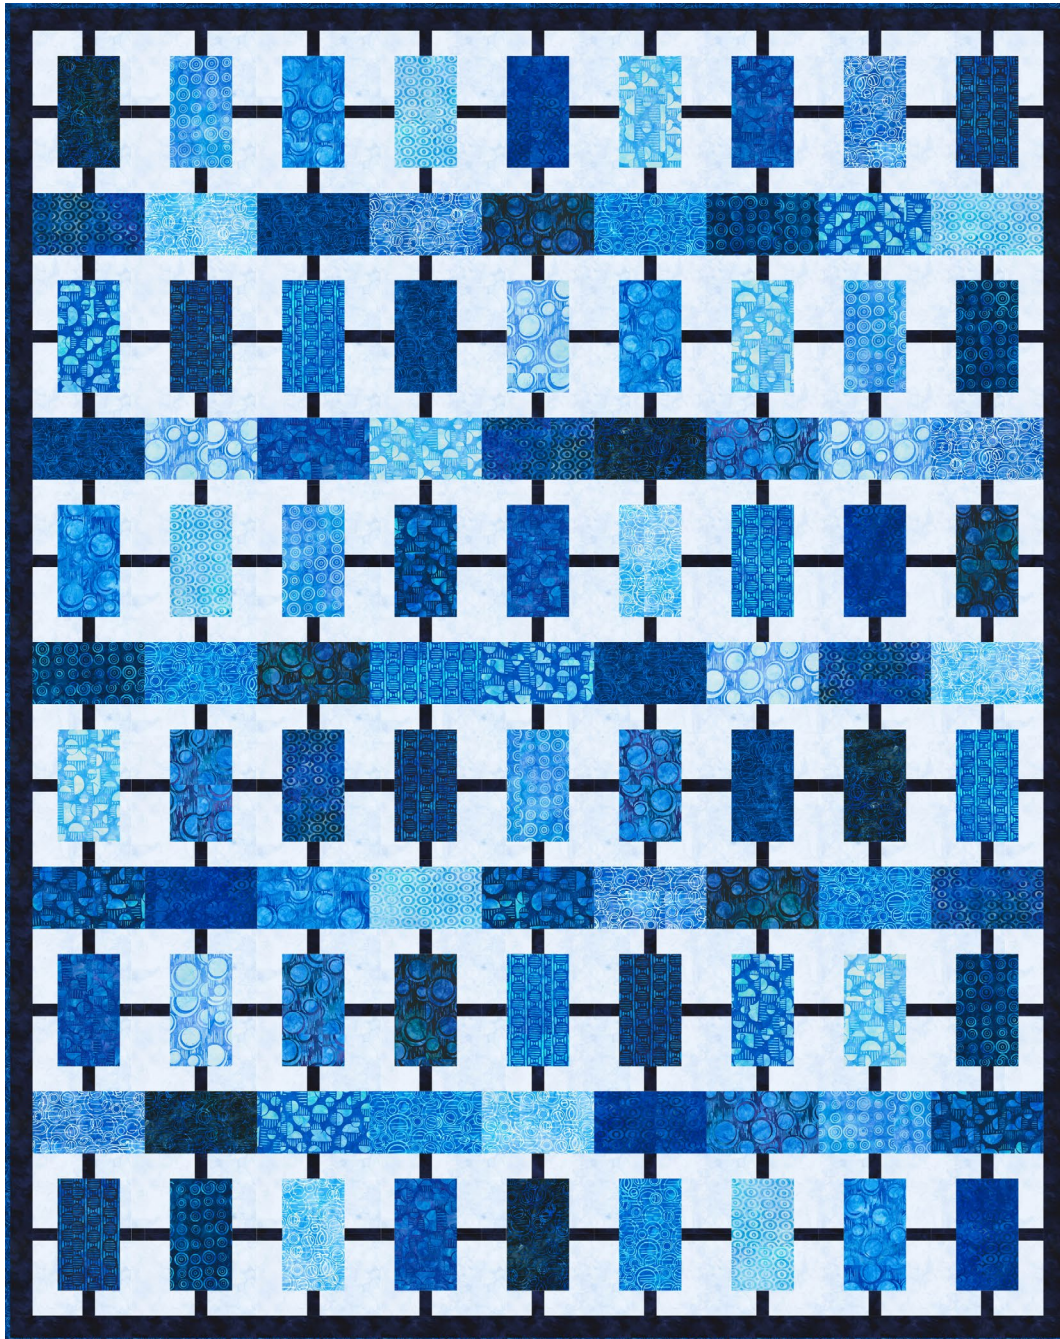

Bubble Blues

Pattern available for purchase
from quiltingrenditions.com

Project Name: **Pollock's Plan**
Dimensions: **85 1/2" x 107 1/2"**
Designed by Quilting Renditions

Precut Friendly

The Pollock's Plan quilt can be made with one Fat Quarter Bundle - just add background, accent, border and binding!

PRO14629