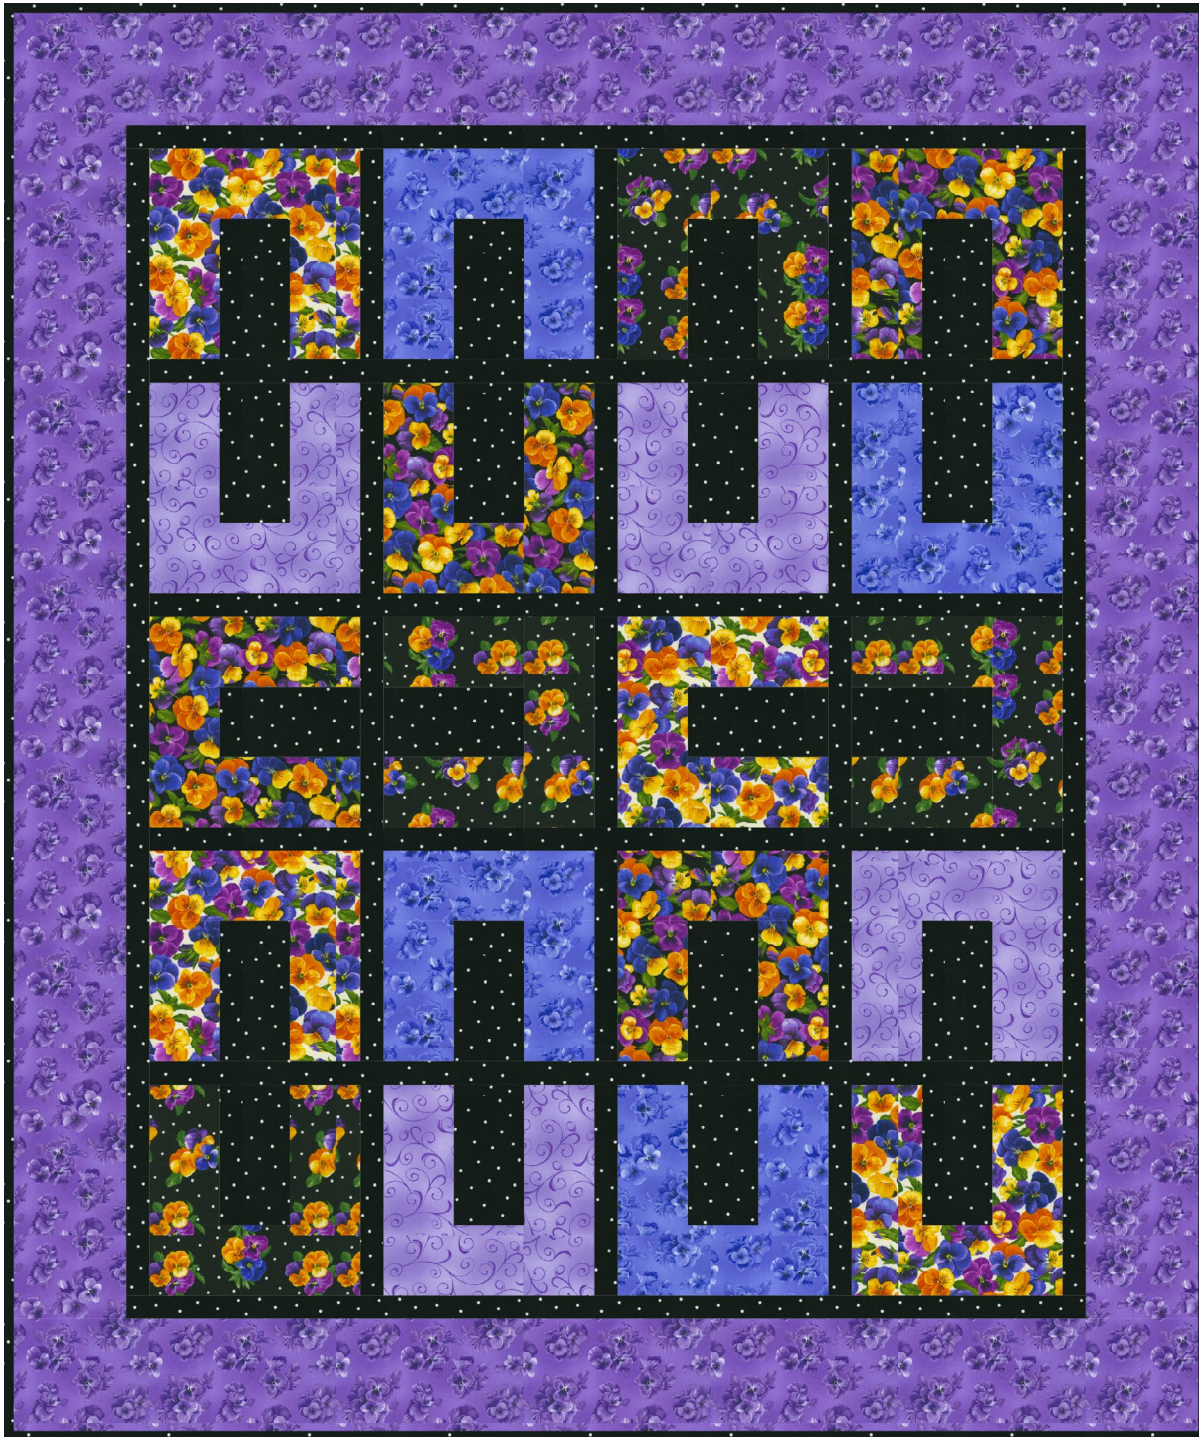

# Brightly So

Debbie Beaves

DESIGNER  
PATTERN

Pattern available for purchase from  
[mountainpeekcreations.com](http://mountainpeekcreations.com)

Project Name: **Chambers**  
Dimensions: **51 1/2" x 61 1/2"**  
Designed by Mountainpeek Creations

PRO14651