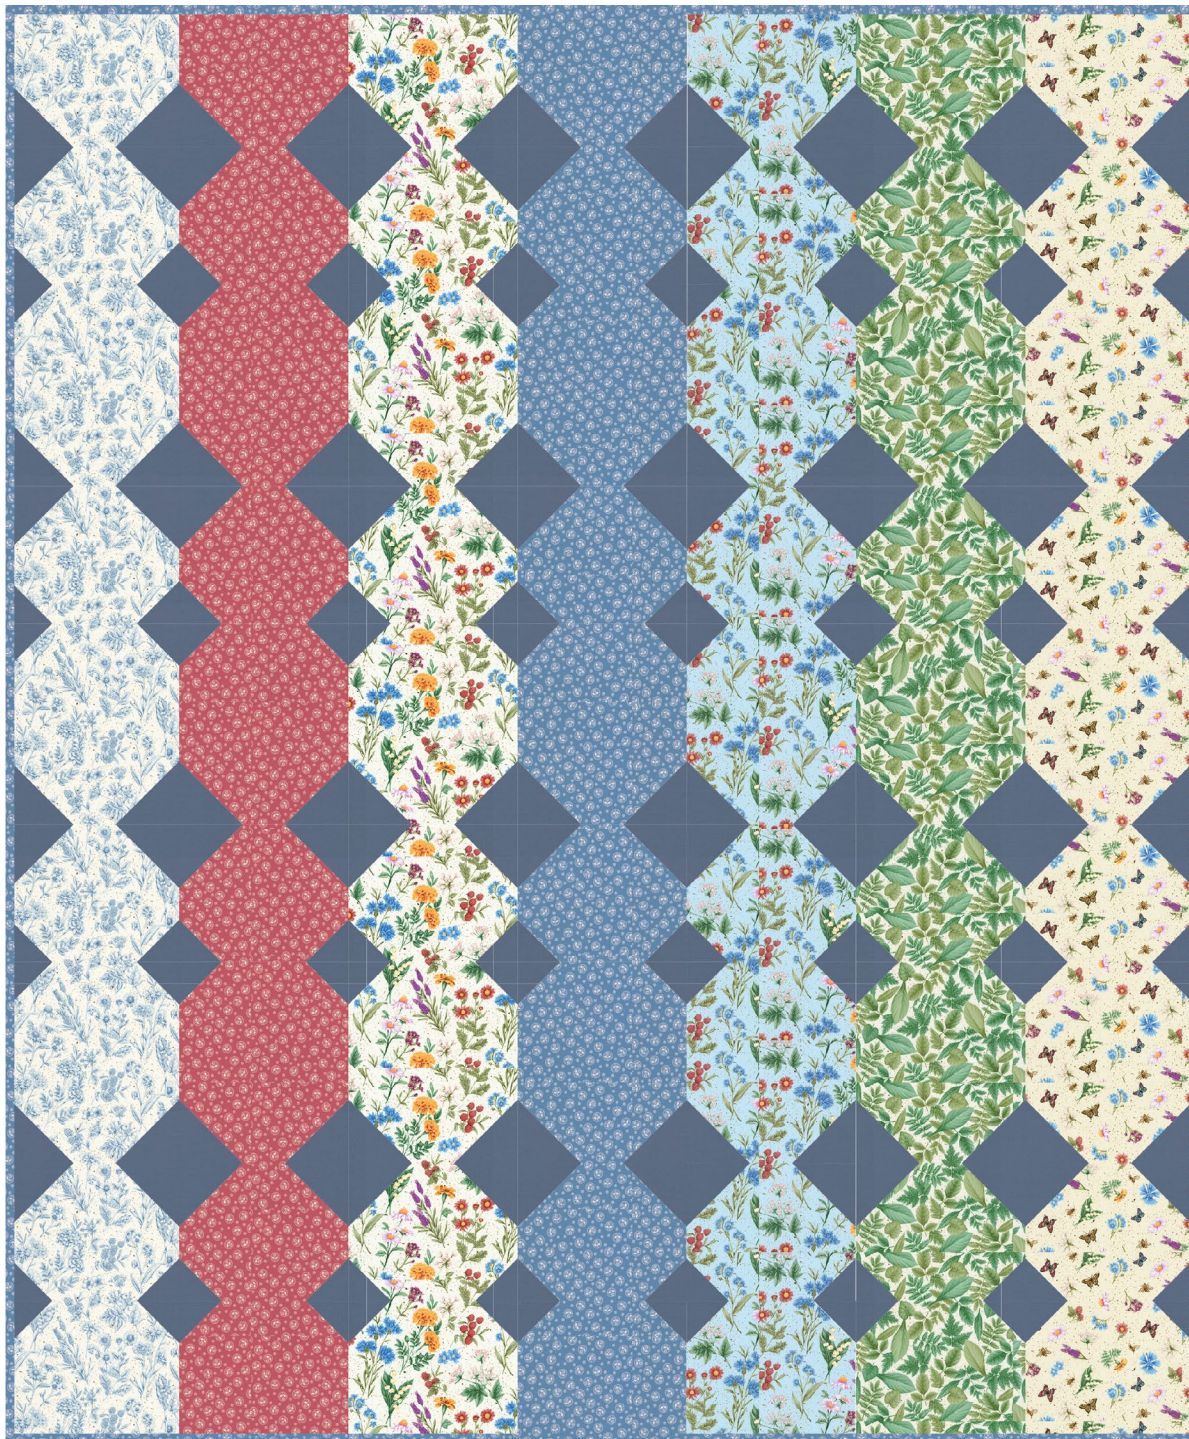

Pattern available for purchase
from thencamejune.com

Project Name: **Paper Cuts**
Dimensions: **56" x 67 1/2"**
Designed by Then Came June

PRO15332