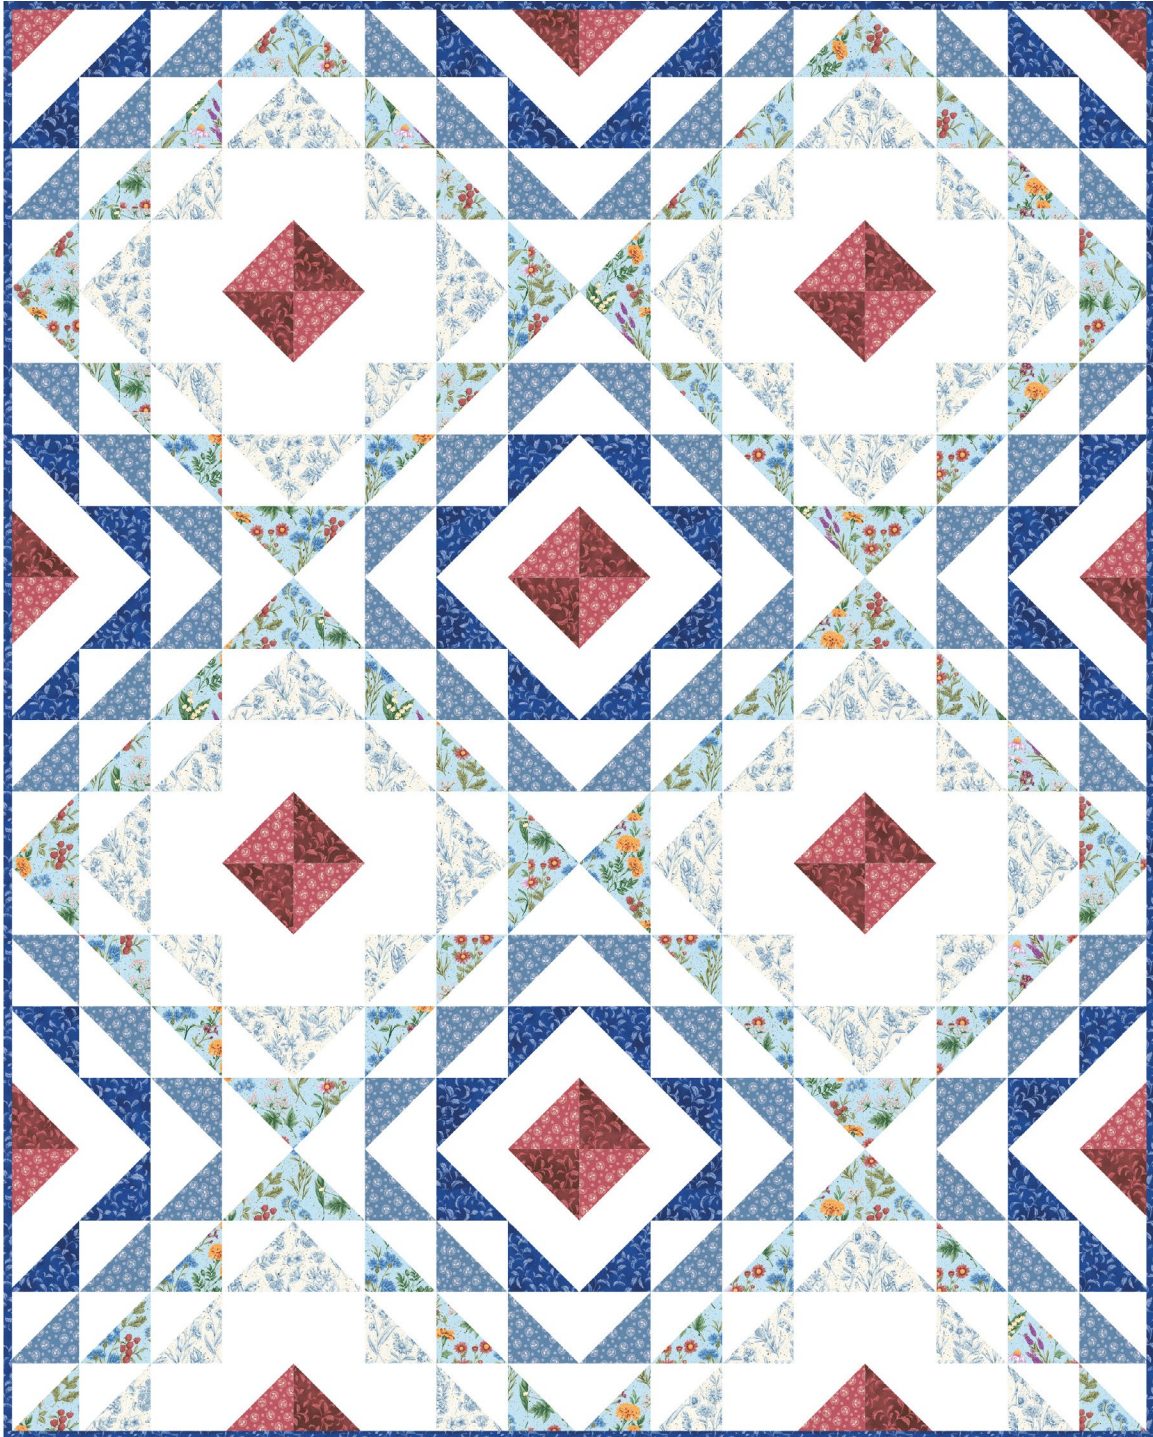

Pattern available for purchase
from thencamejune.com

Project Name: **Diamond Ripples**
Dimensions: **56" x 70"**
Designed by Then Came June

PRO15331