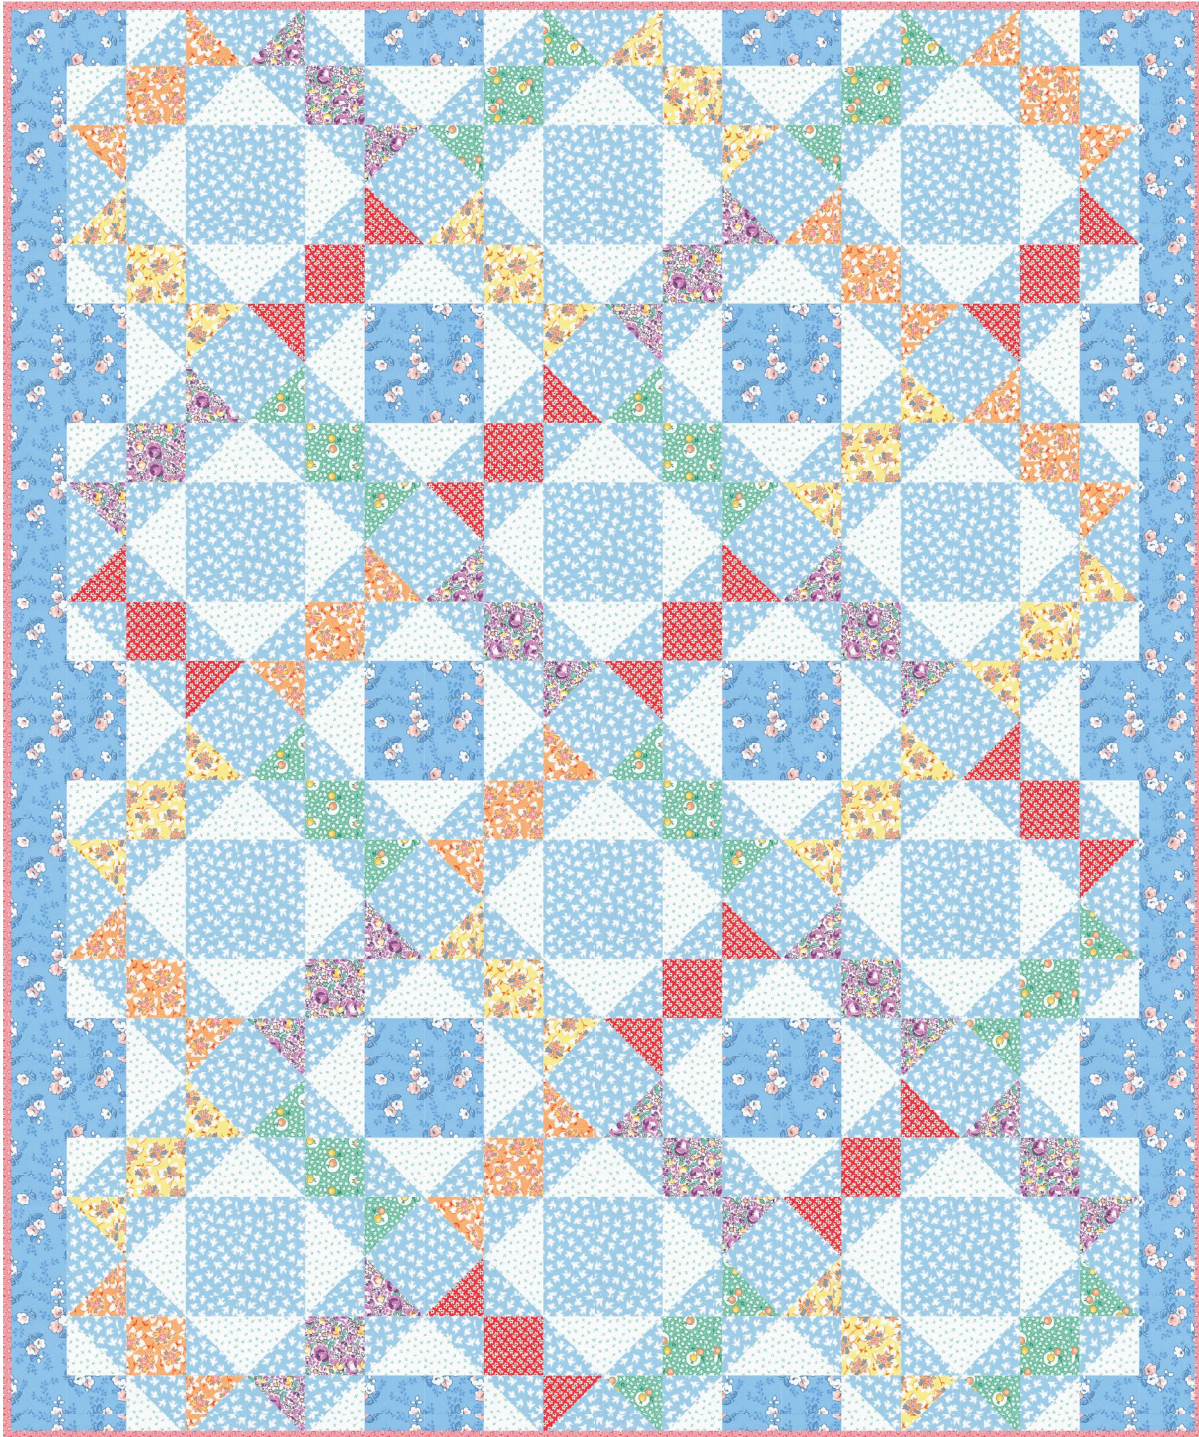

# Blast from the Past

*Darlene Zimmerman*

DESIGNER  
PATTERN

Pattern available for purchase  
from [meadowmistdesigns.com](http://meadowmistdesigns.com)

Project Name: **English Trellis**  
Dimensions: **60 1/2" x 72 1/2"**  
Designed by Meadow Mist Designs