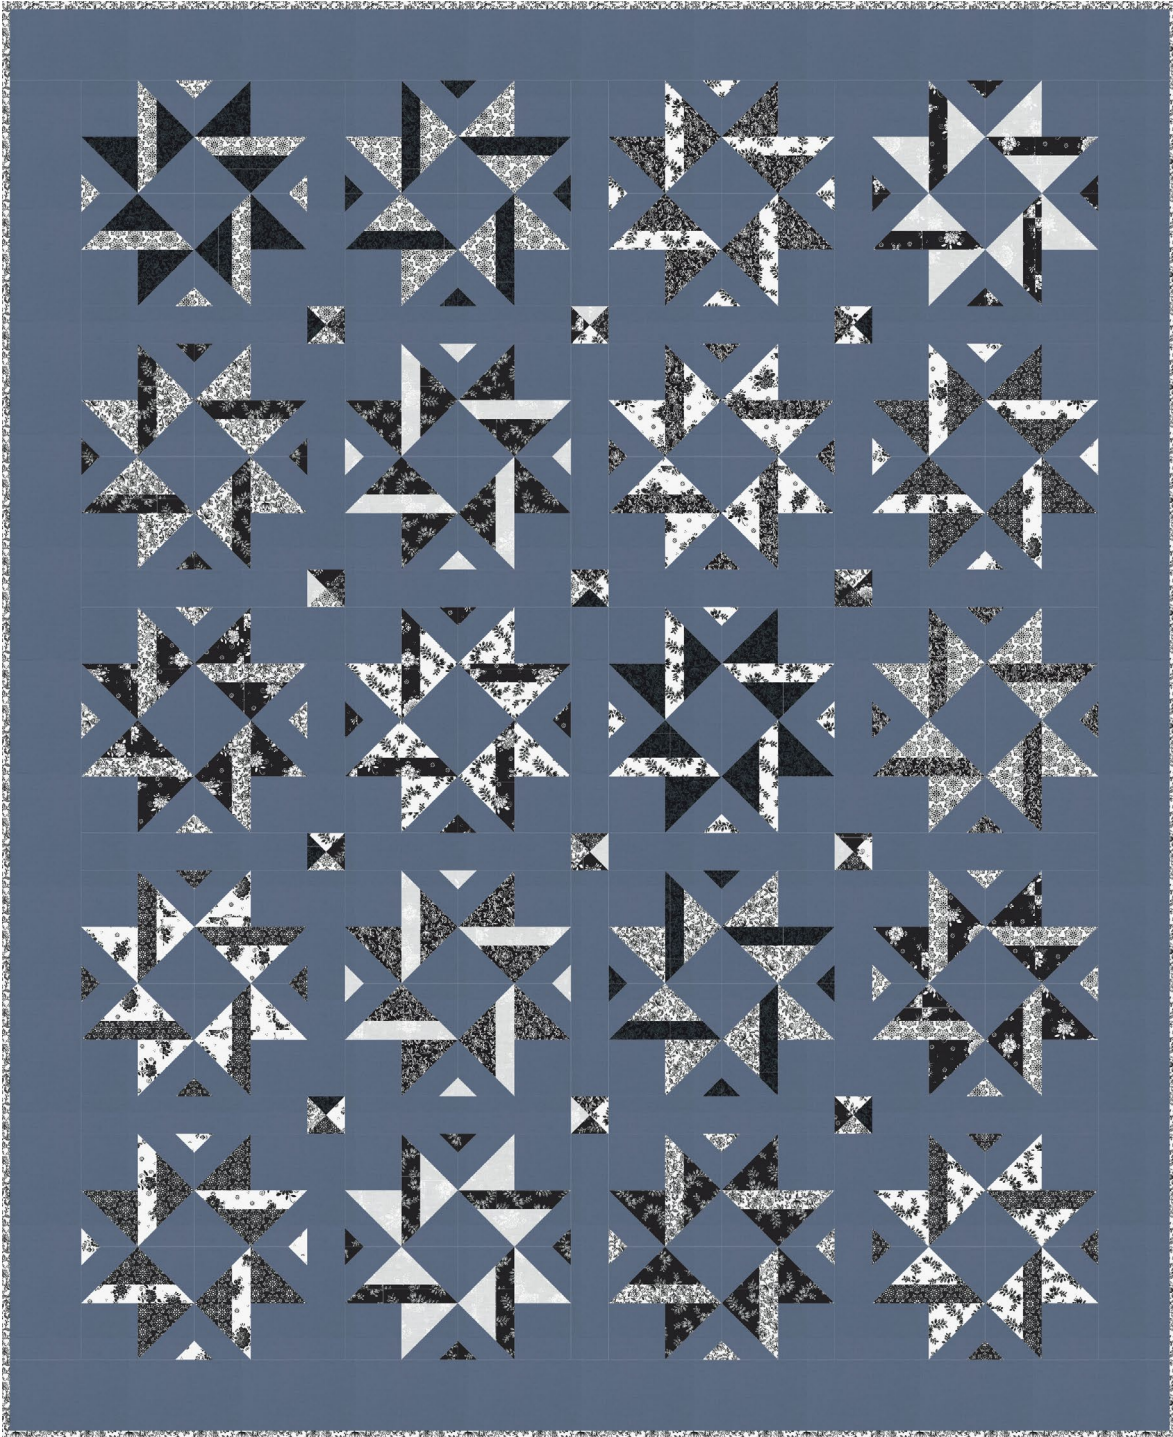

Pattern available for purchase
from satomiquilts.com

Project Name: **Striped Ribbon Star**
Dimensions: **62" x 76"**
Designed by Satomi Quilts

PRO15562