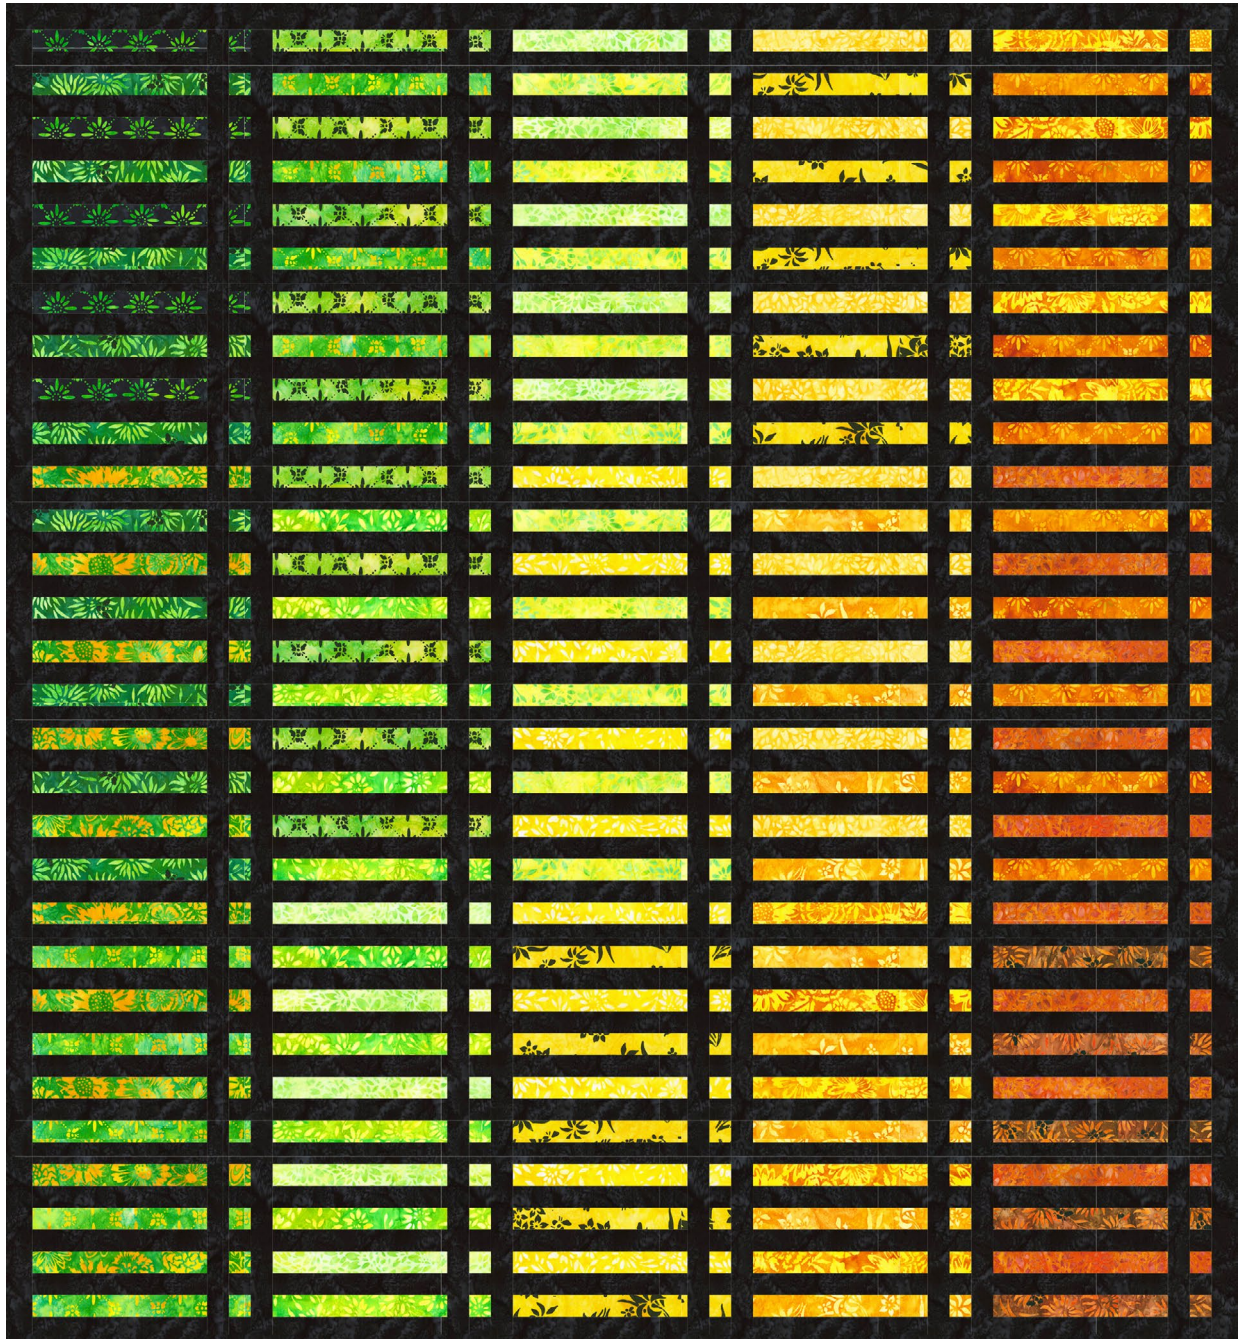

Bees And Flowers

Pattern available for purchase
from loandbeholdstichery.com

Project Name: **Rhythm**
Dimensions: **56" x 61"**
Designed by Lo & Behold Stitchery

Precut Friendly

The Rhythm quilt can be made with 16 Fat Quarters - just add background & binding!

PRO15328