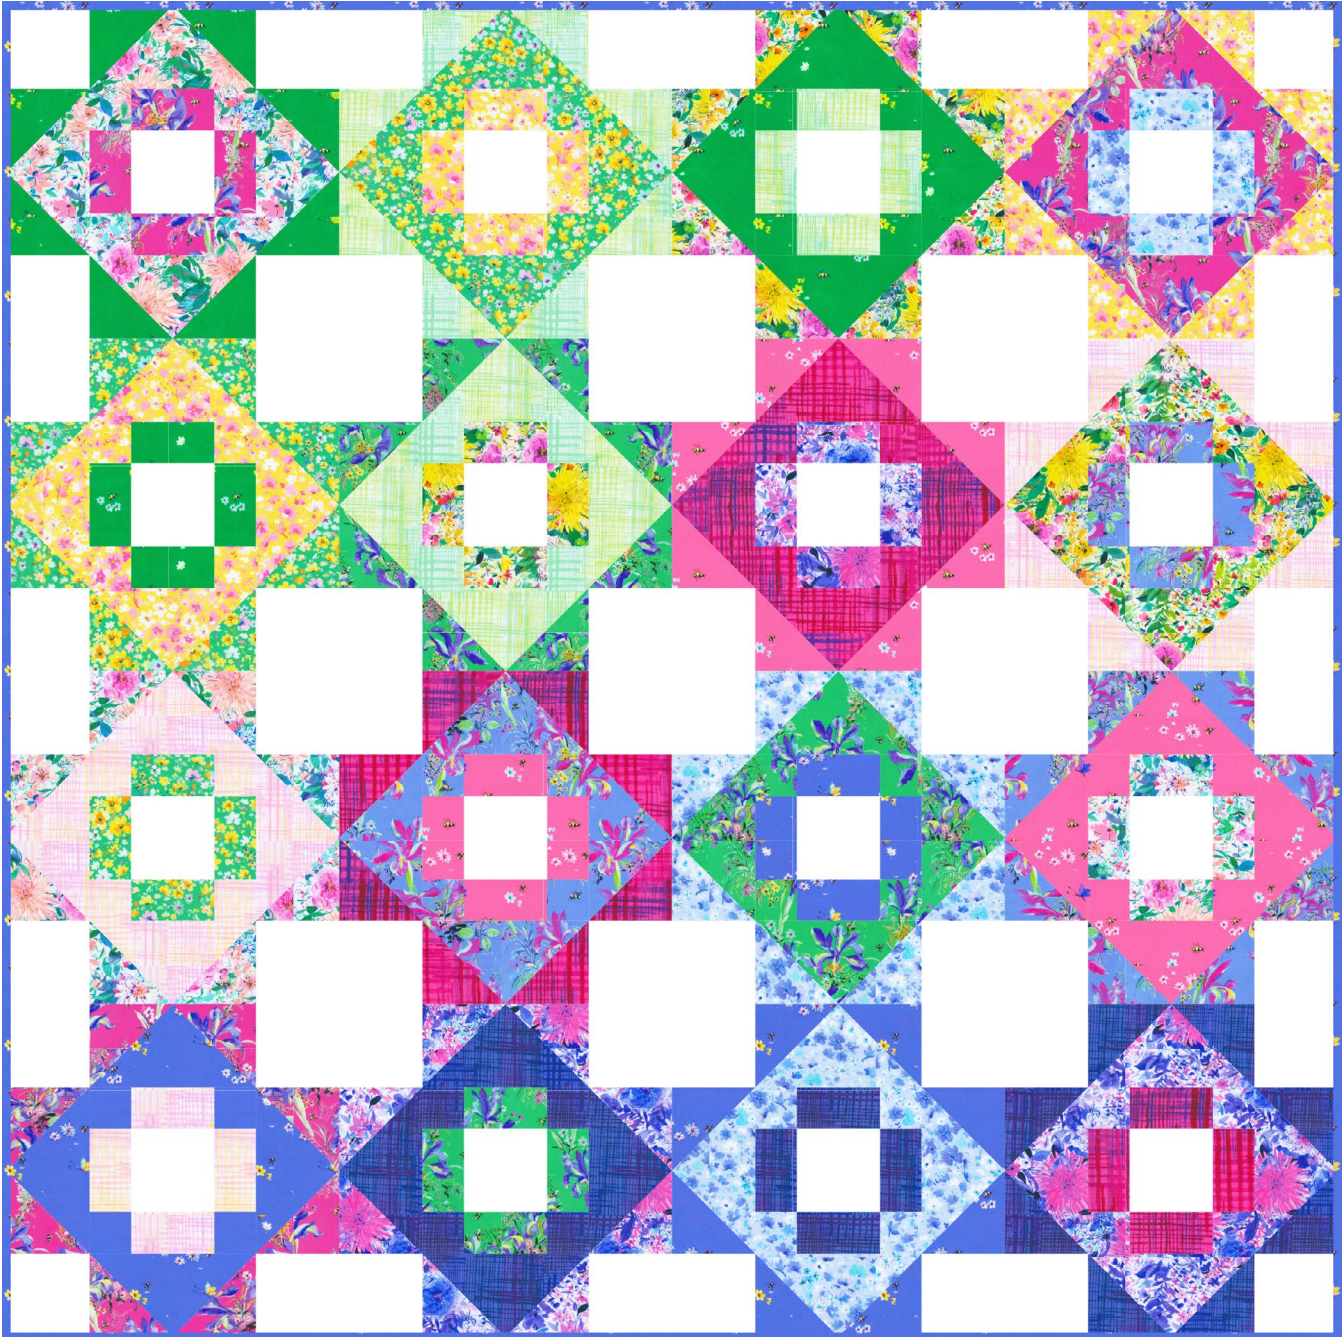

Pattern available for purchase  
from [thencamejune.com](http://thencamejune.com)

Project Name: **Meadowland**  
Dimensions: **64" x 64"**  
Designed by Then Came June

**Precut Friendly**

The Meadowland Quilt can be made with one Fat Quarter Bundle - just add background and binding!