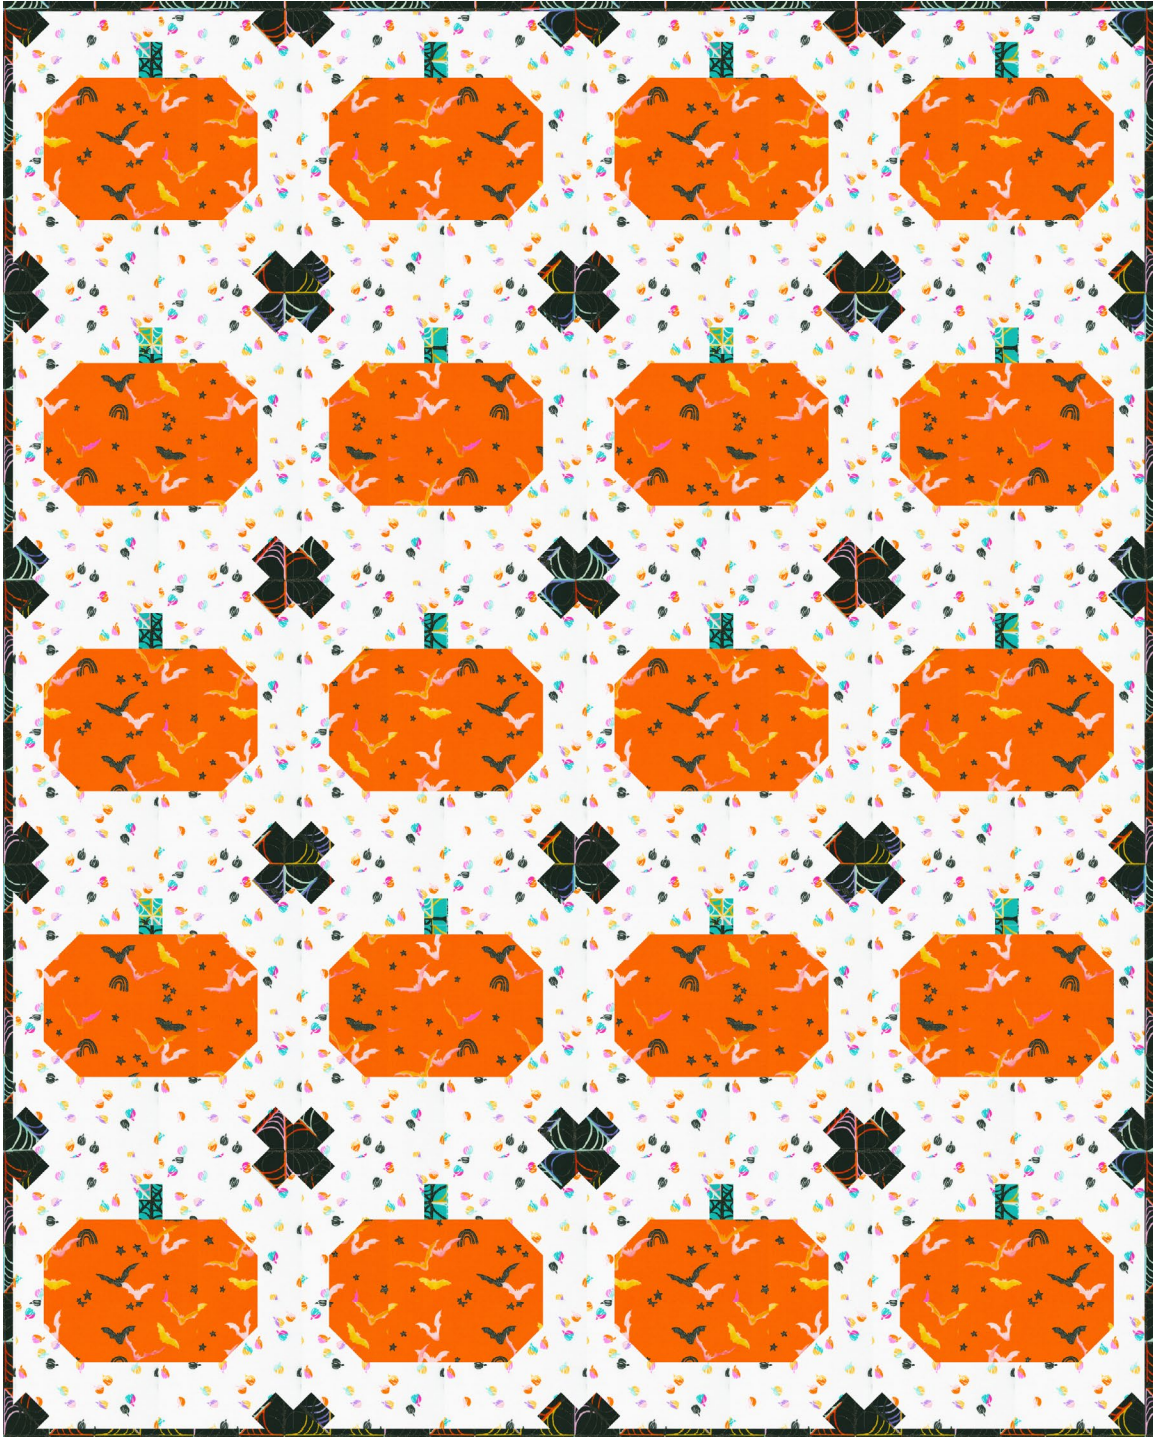

Pattern available for purchase
from satomiquilts.com

Project Name: **Spooky Pumpkins**
Dimensions: **48" x 60"**
Designed by Satomi Quilts

PRO14991