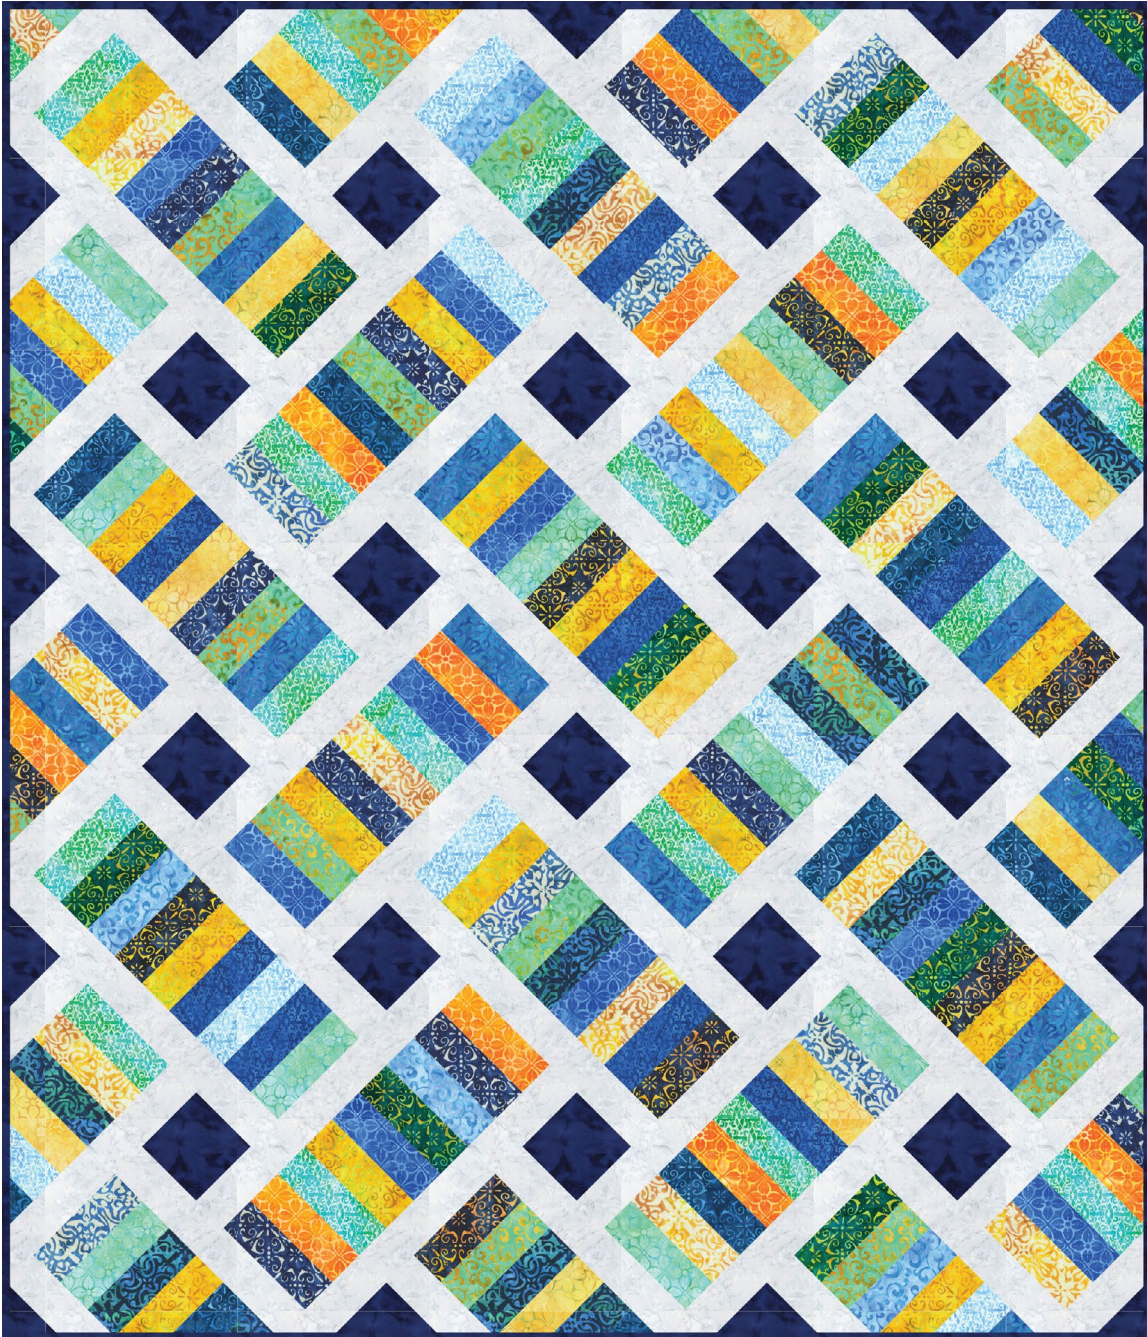

Azulejos Lynn

DESIGNER
PATTERN

Pattern available for purchase
from kitchentablequilting.com

Project Name: **The Iris Quilt**
Dimensions: **59" x 69"**
Designed by Kitchen Table Quilting

Precut Friendly

The Iris Quilt can be made with one Roll Up - just add background,
accent and binding!