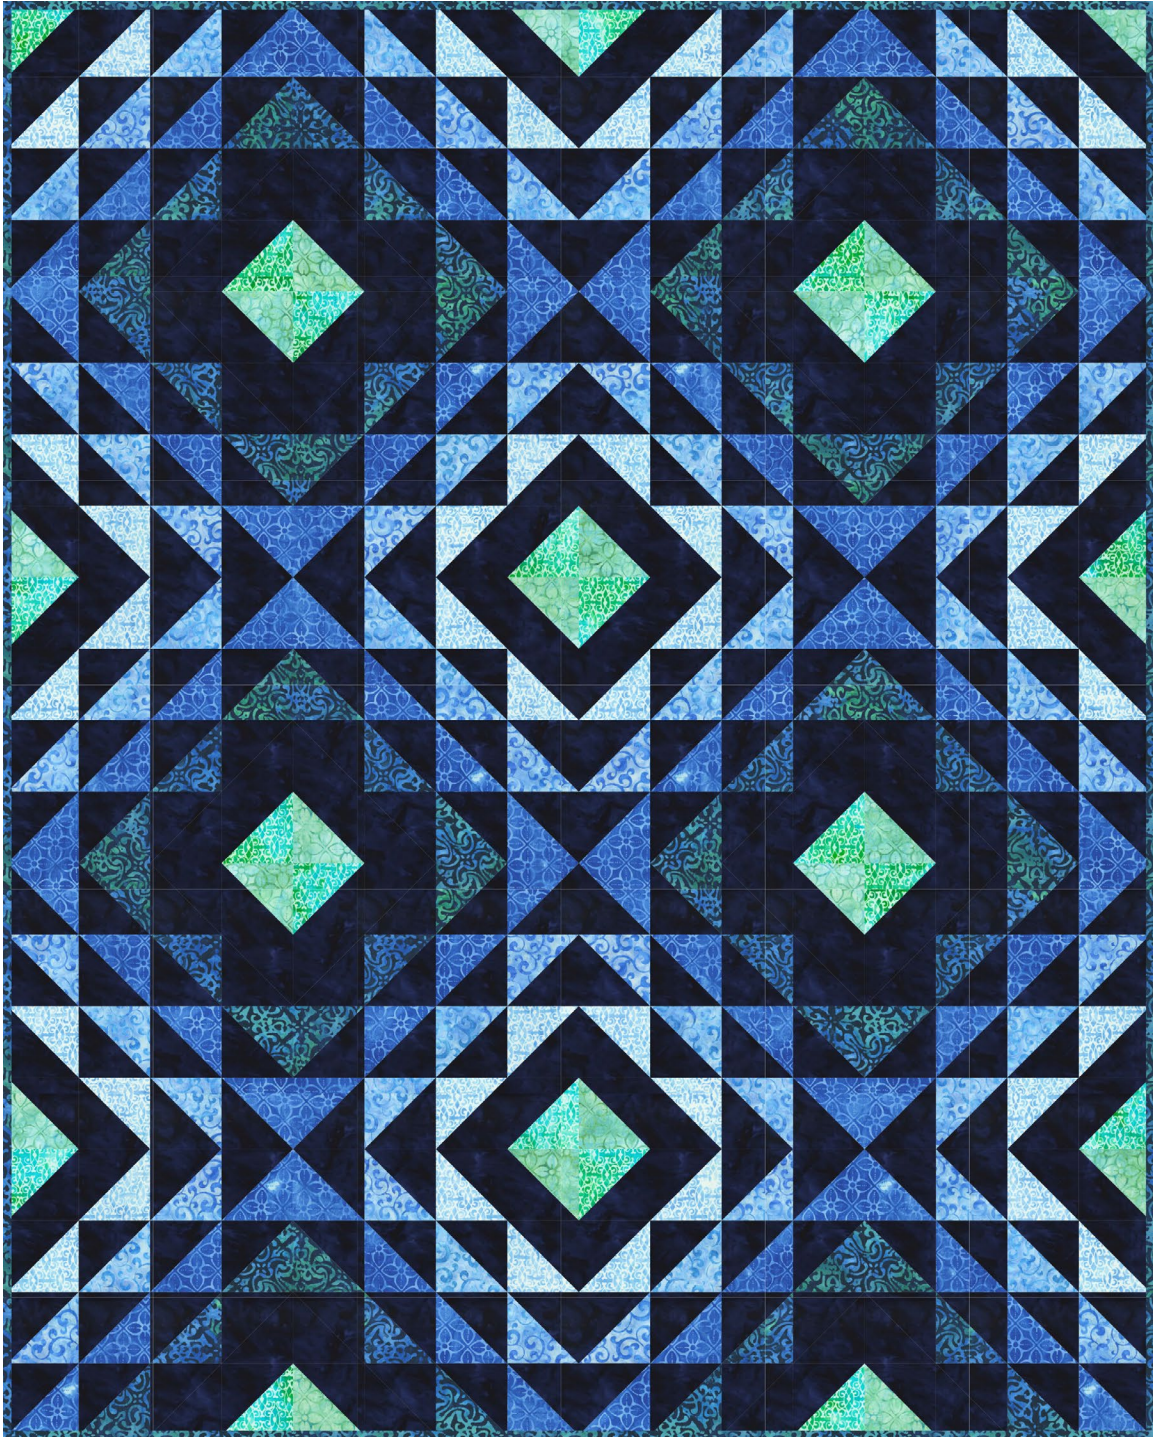

Azulejos Lynn

DESIGNER
PATTERN

Pattern available for purchase
from thencamejune.com

Project Name: **Diamond Ripples**
Dimensions: **56" x 70"**
Designed by Then Came June

PRO15179