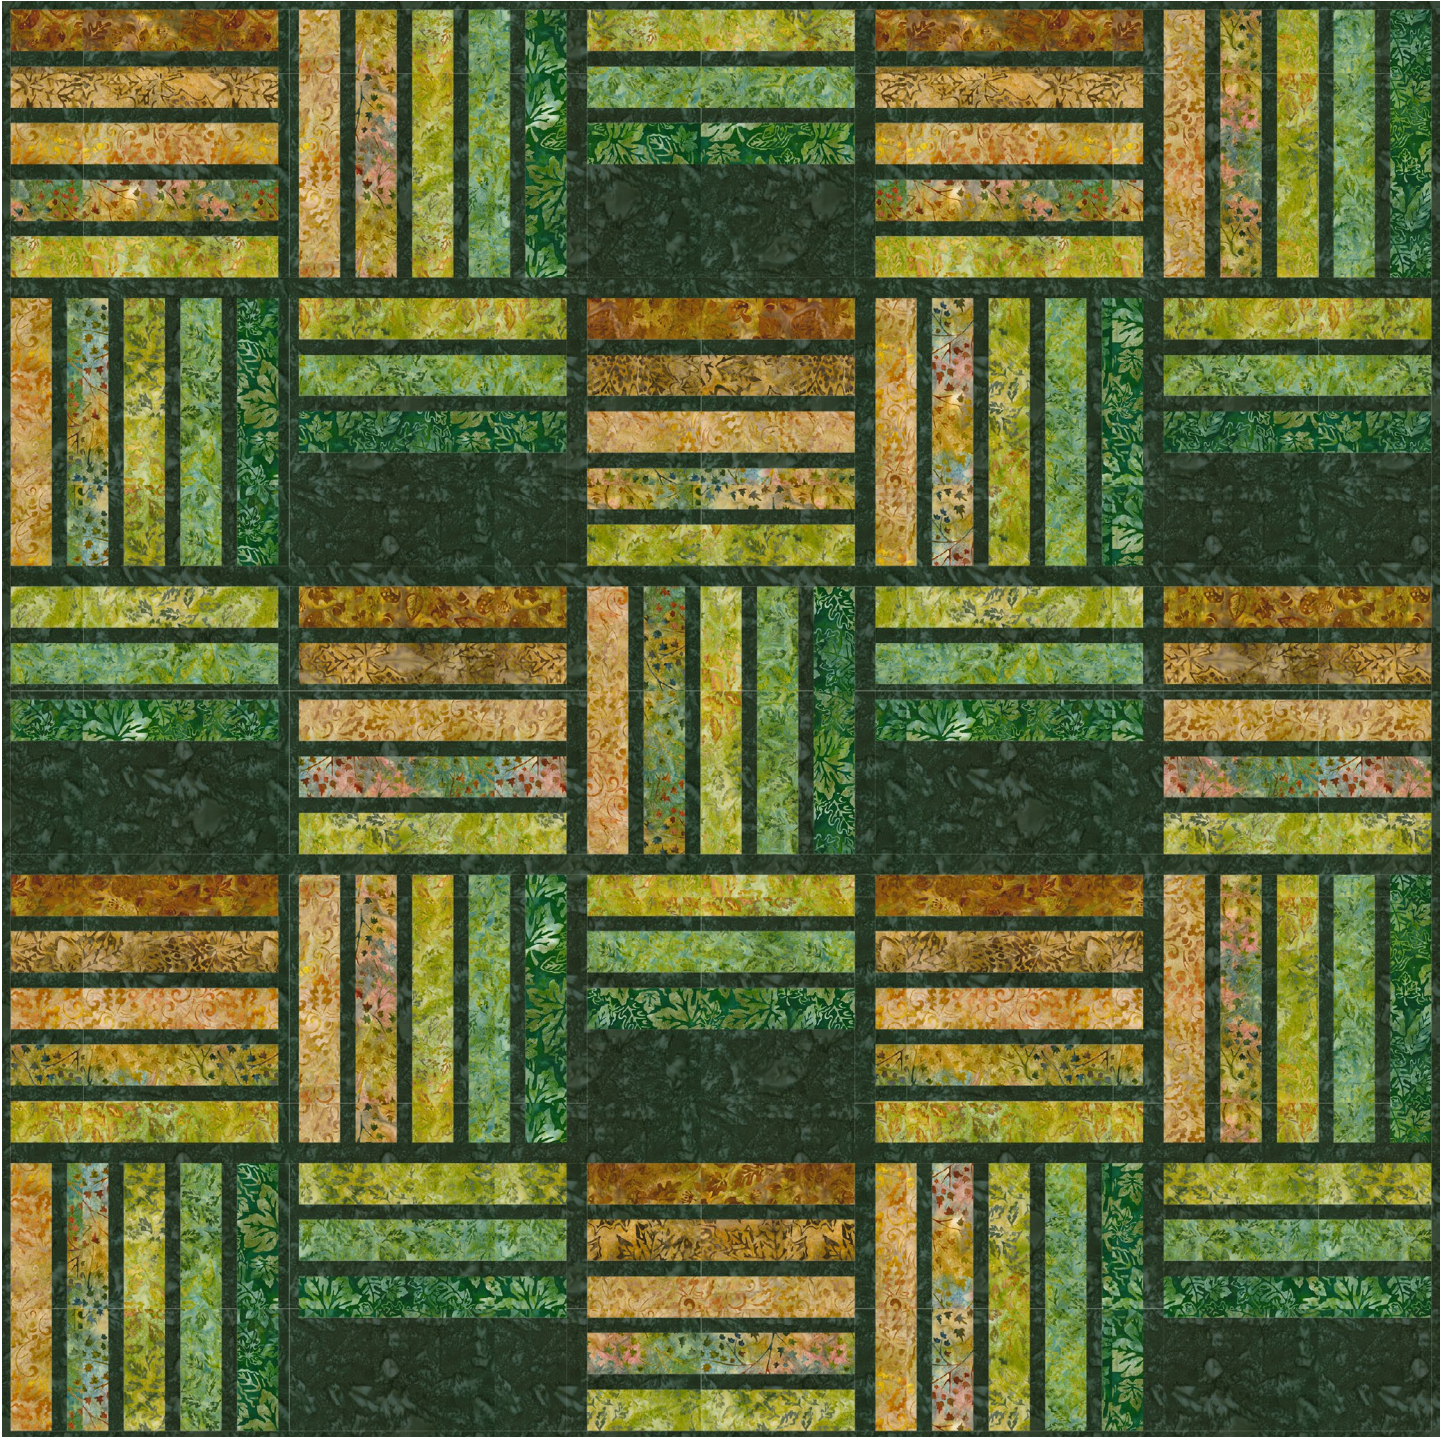

# Auburn

Pattern available for purchase  
from [thencamejune.com](http://thencamejune.com)

Project Name: **Blakely**  
Dimensions: **69" x 69"**  
Designed by Then Came June for RK

PRO14949