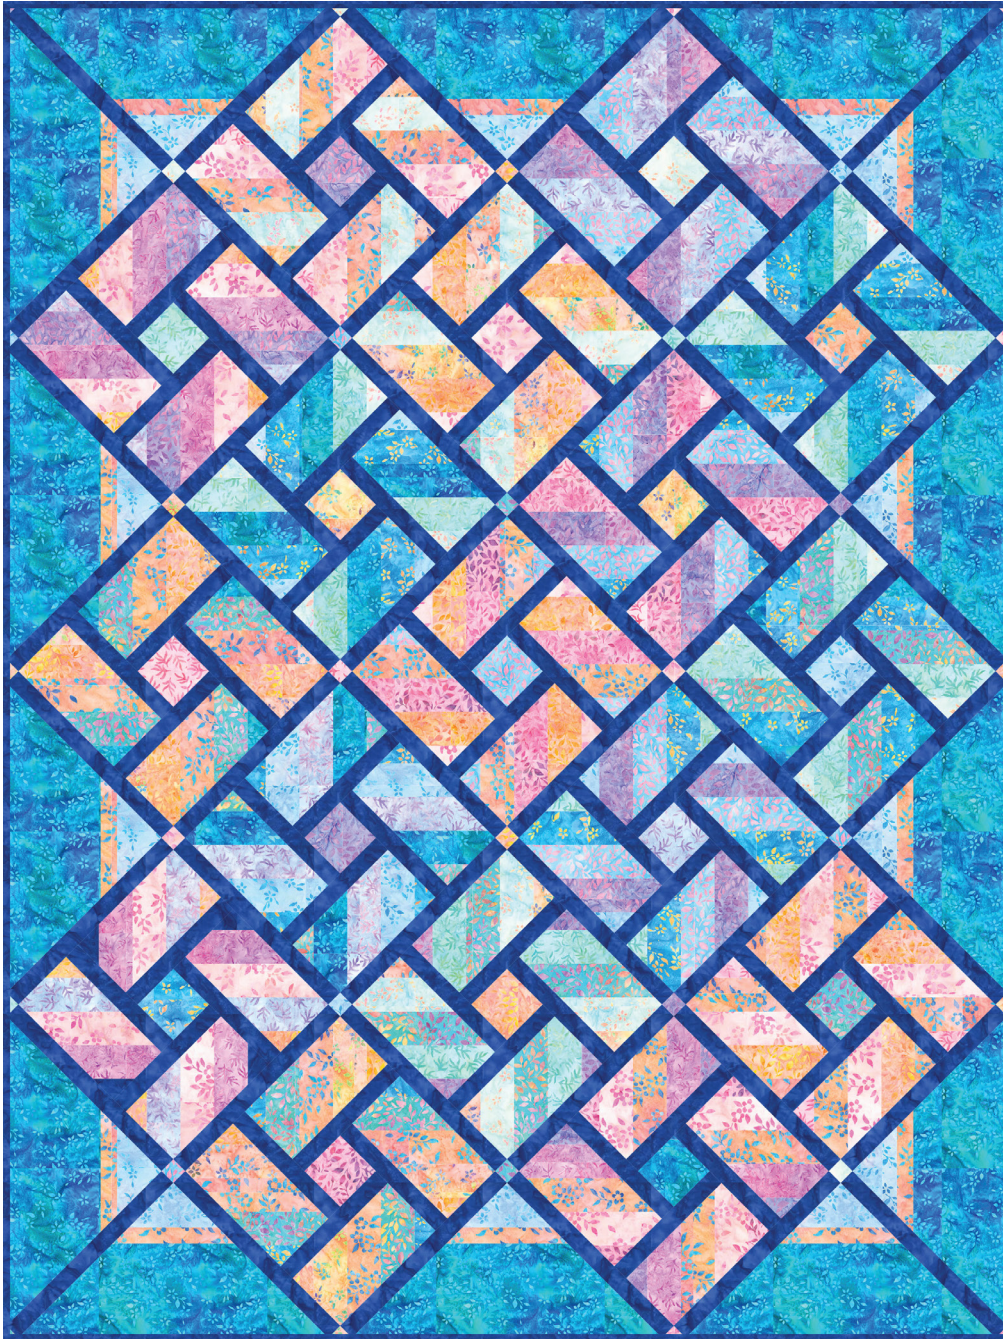

Pattern available for purchase  
from [antlerquilt.com](http://antlerquilt.com)

Project Name: **Lumber Mill**  
Dimensions: **60" x 80"**  
Designed by Antler Quilt Design

**Precut Friendly**

The Lumber Mill Quilt can be made from two roll ups and one charm square - just add sashing, borders, and binding!