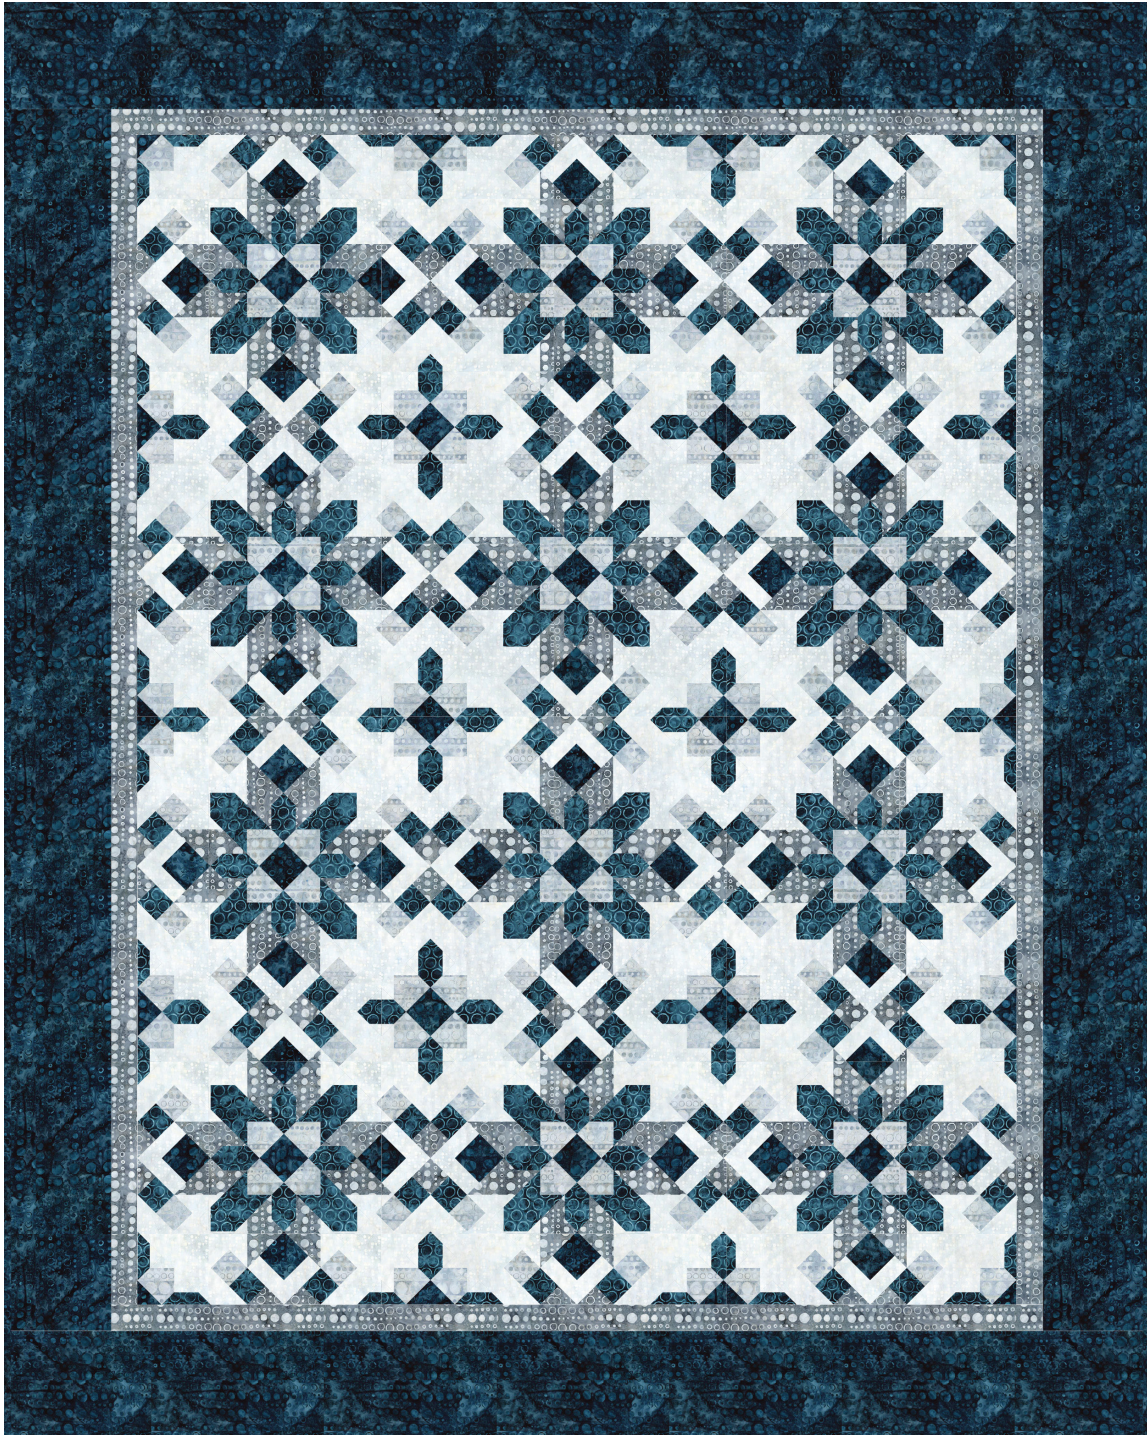

Pattern available for purchase
from antlerquilt.com

Project Name: **Rosettes**
Dimensions: **67" x 84"**
Designed by Antler Quilt Design
Blue Colorway

PRO12449