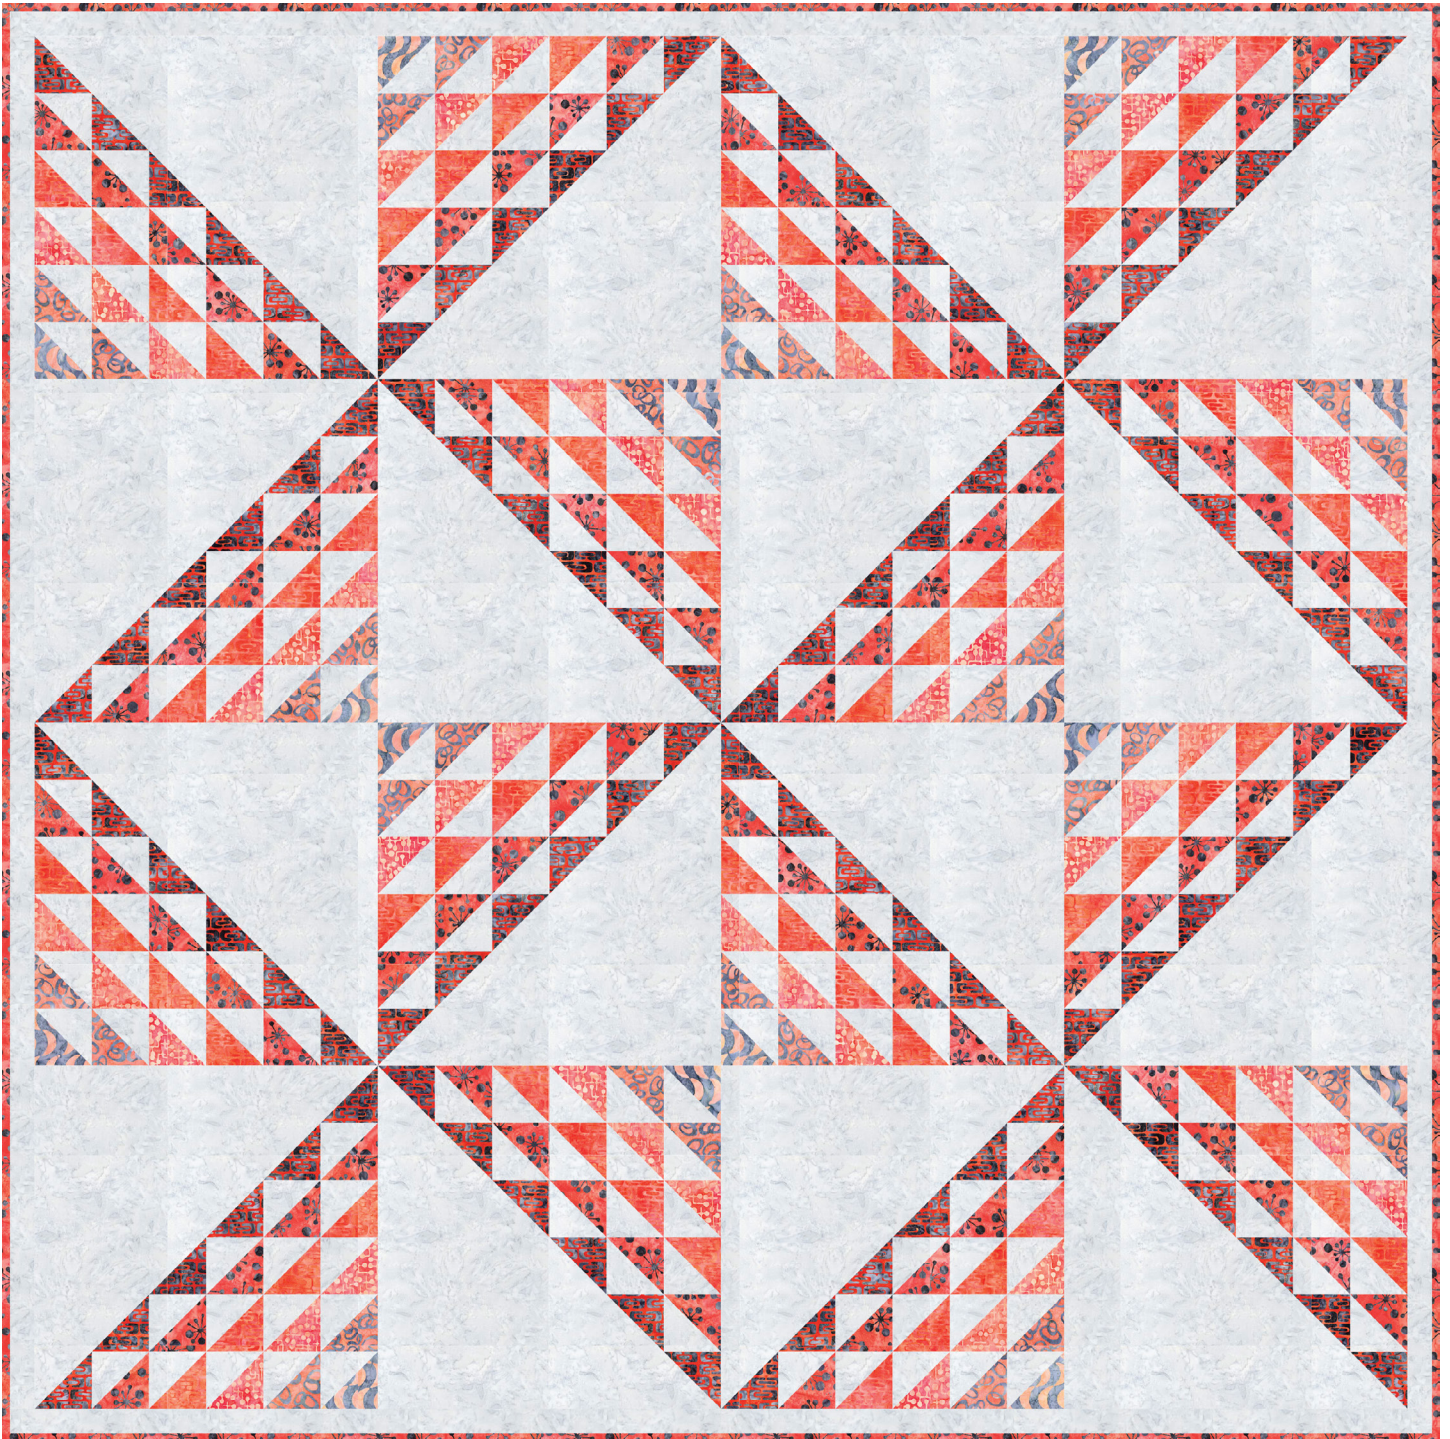

Pattern available for purchase
from huntersdesignstudio.com

Project Name: **Spin the Triangle**
Dimensions: **75" x 75"**
Designed by Hunter's Design Studio
Watermelon

PRO12862