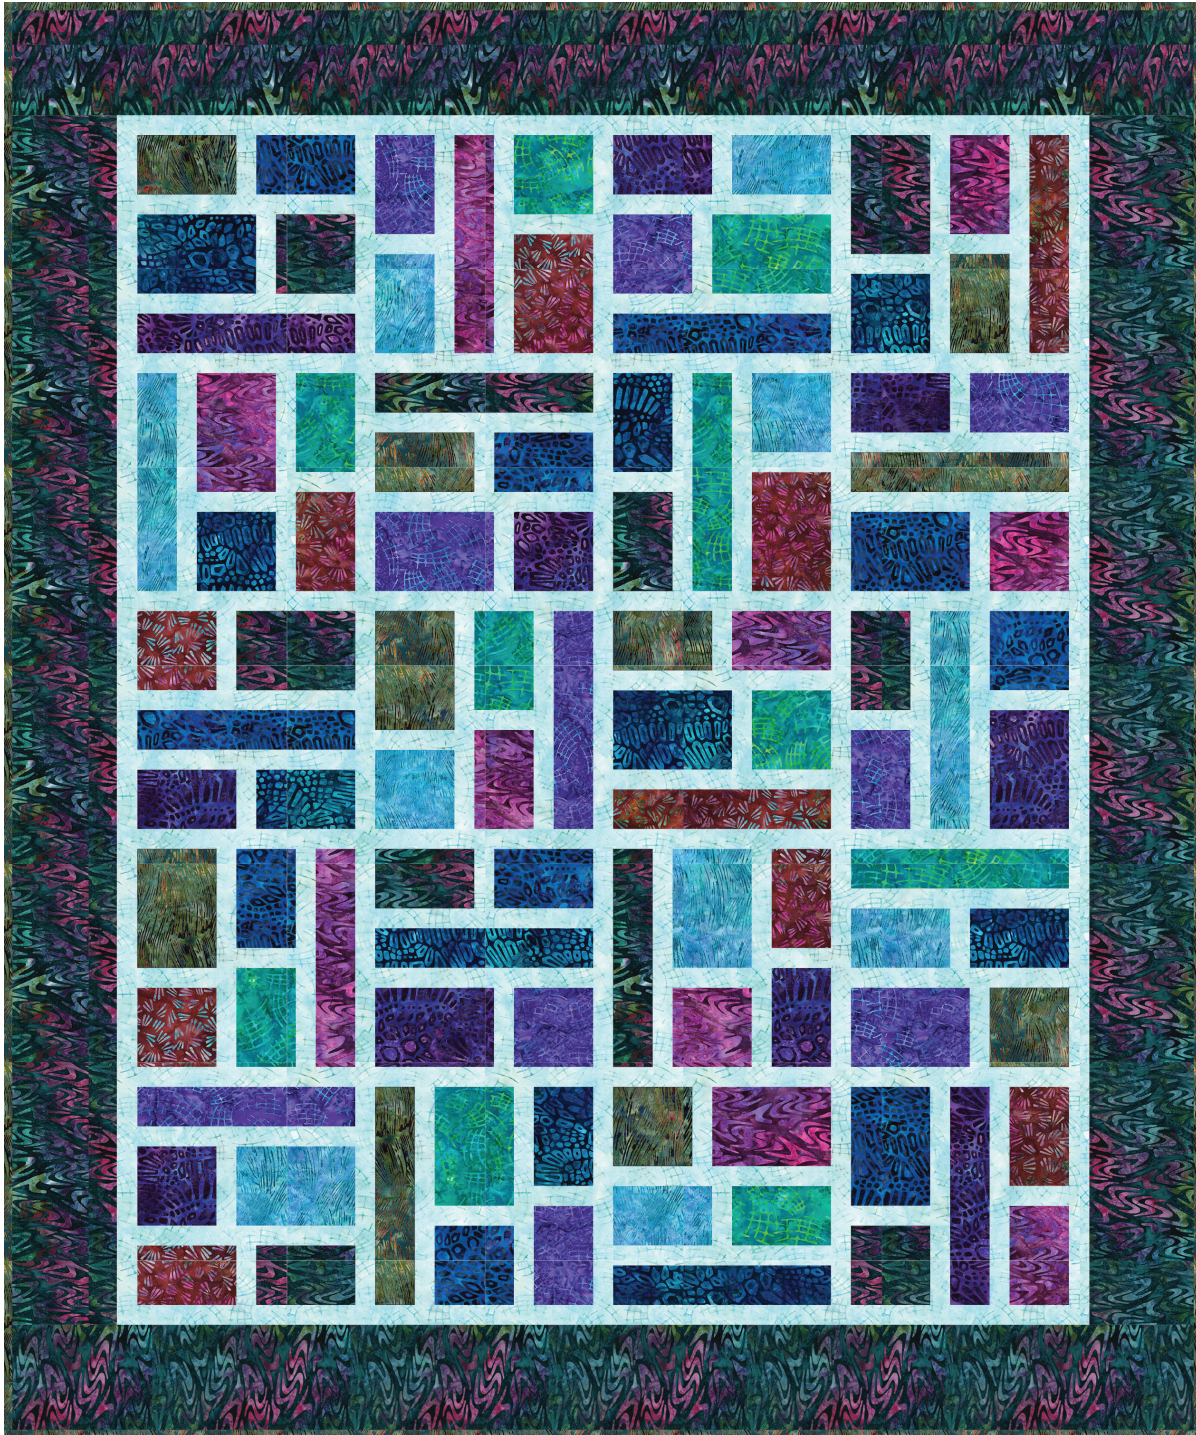

Pattern available for purchase
from mountainpeekcreations.com

Project Name: **County Lines**
Dimensions: **60 1/2" x 72 1/2"**
Designed by Mountainpeek Creations

PRO12451