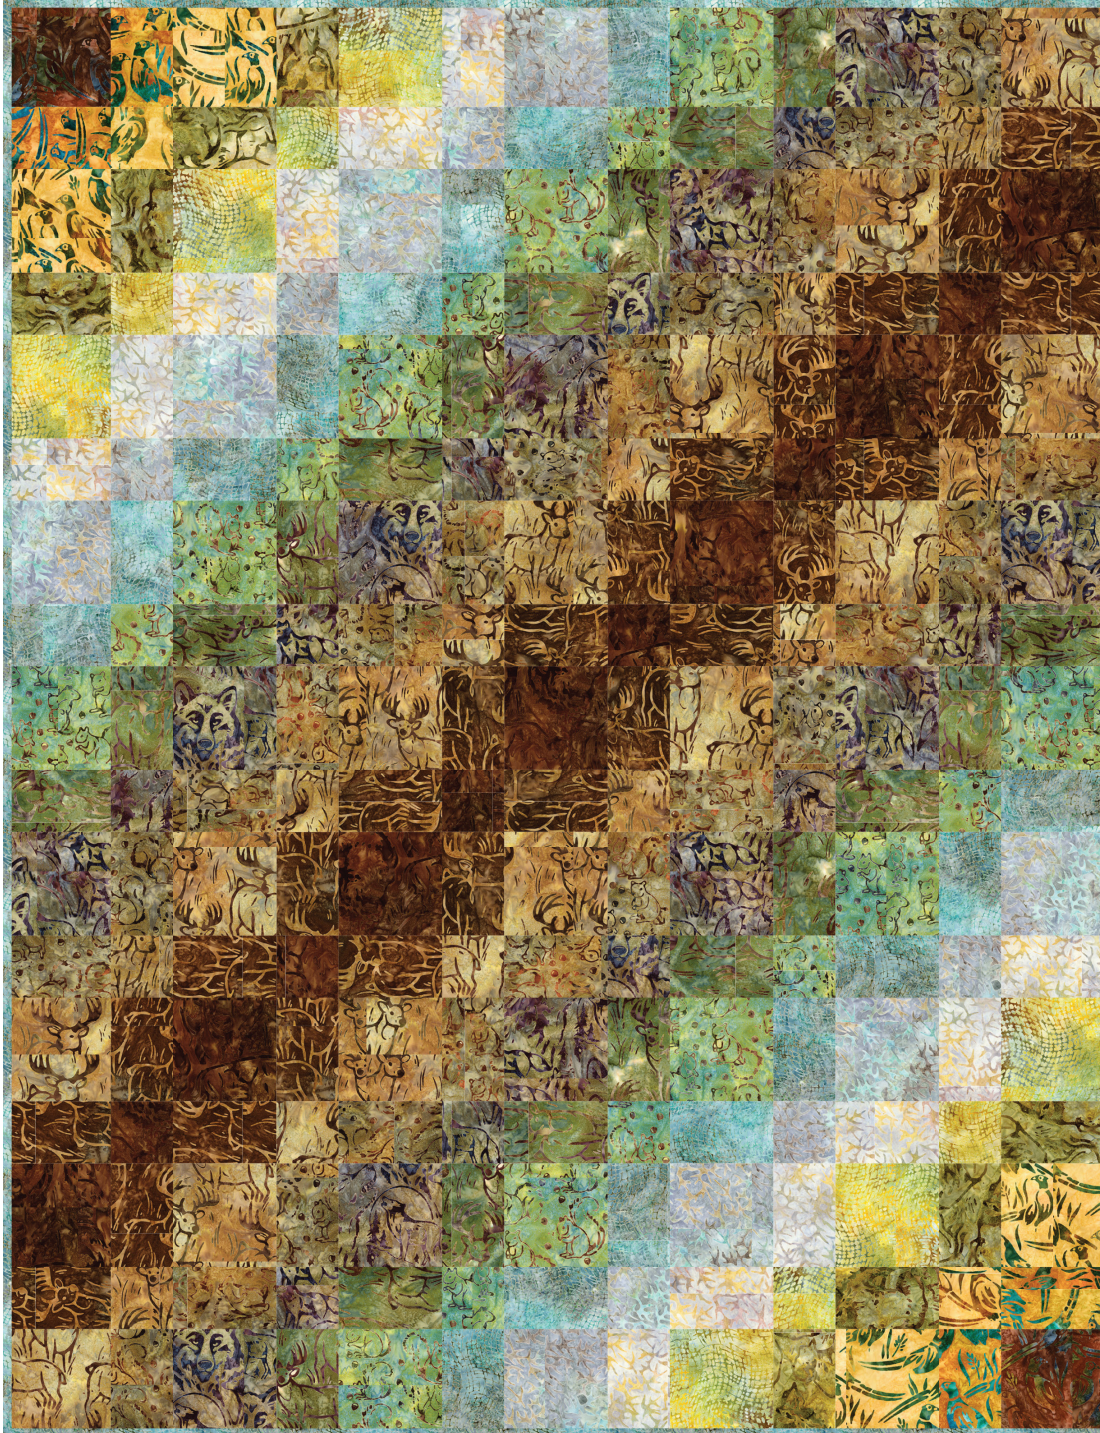

WILDLIFE SANCTUARY

by **Lynn**

Pattern available for purchase
from kitchentablequilting.com

Project Name: **Echelon**
Dimensions: **53" x 69"**
Designed by Kitchen Table Quilting

PRO13334