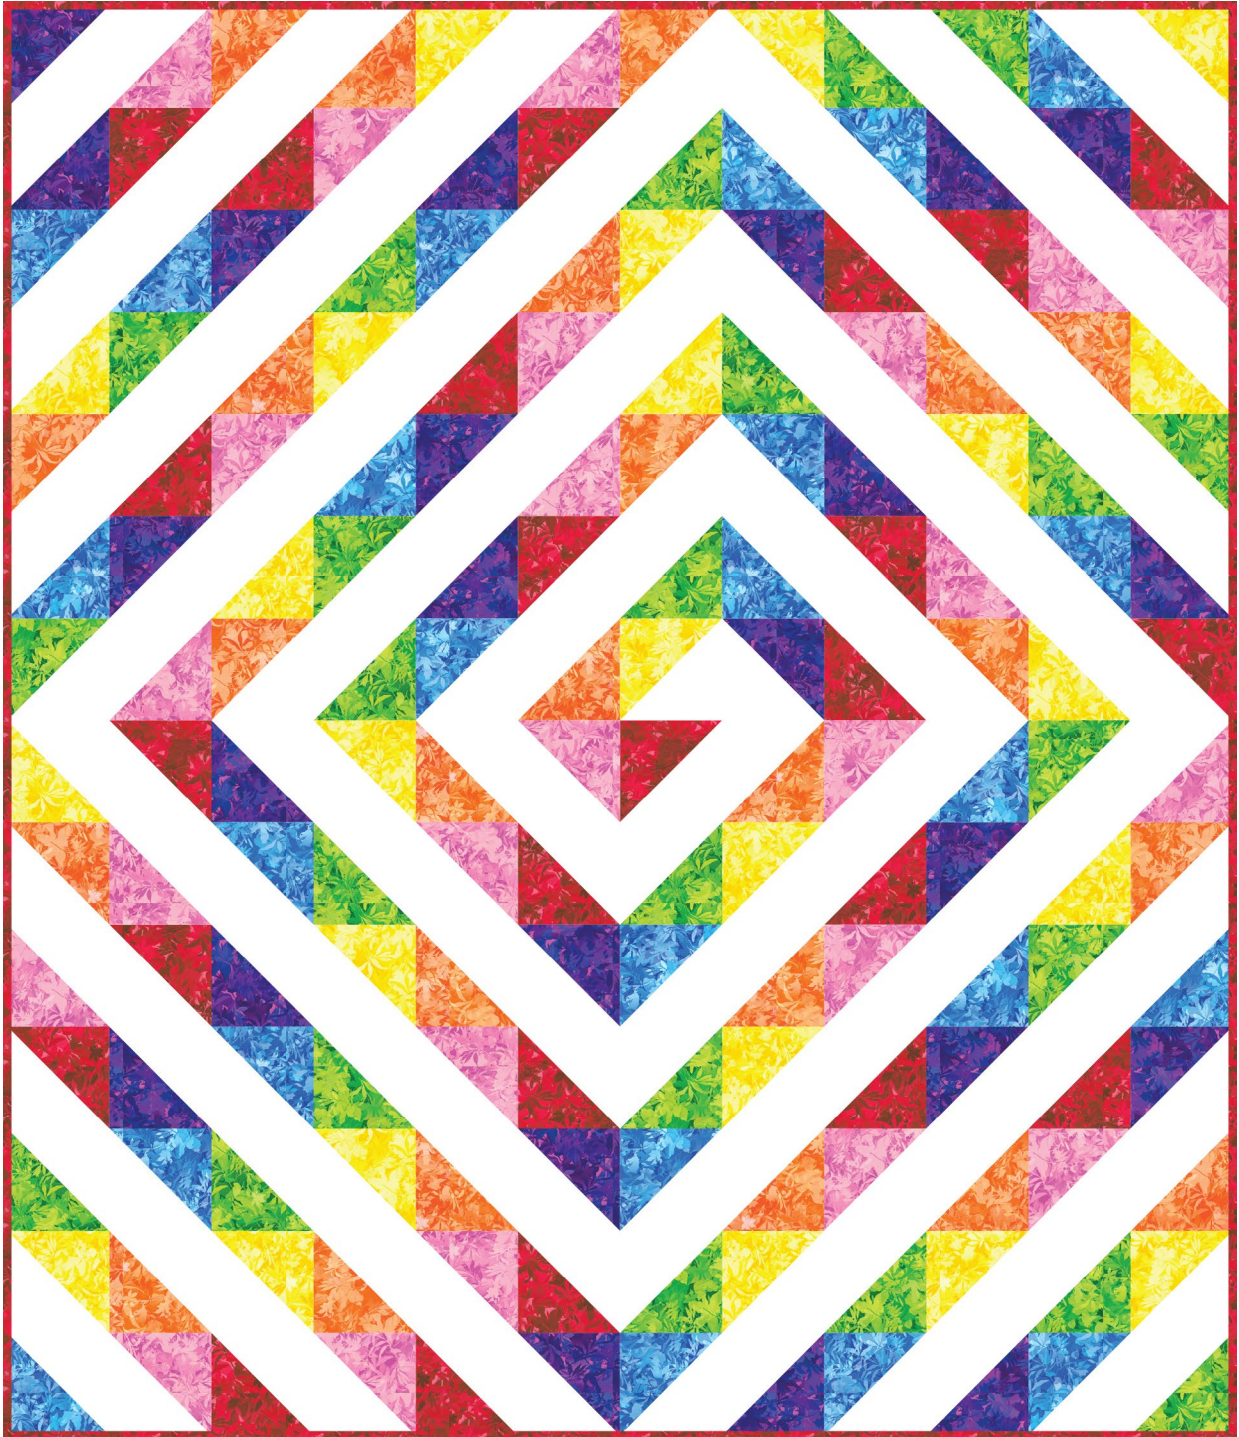

Pattern available for purchase
from villarosadesigns.com

Project Name: **Rainbow Road**

Dimensions: **60" x 70"**

Designed by Melissa Milligan for Villa Rosa
Designs

PRO15643