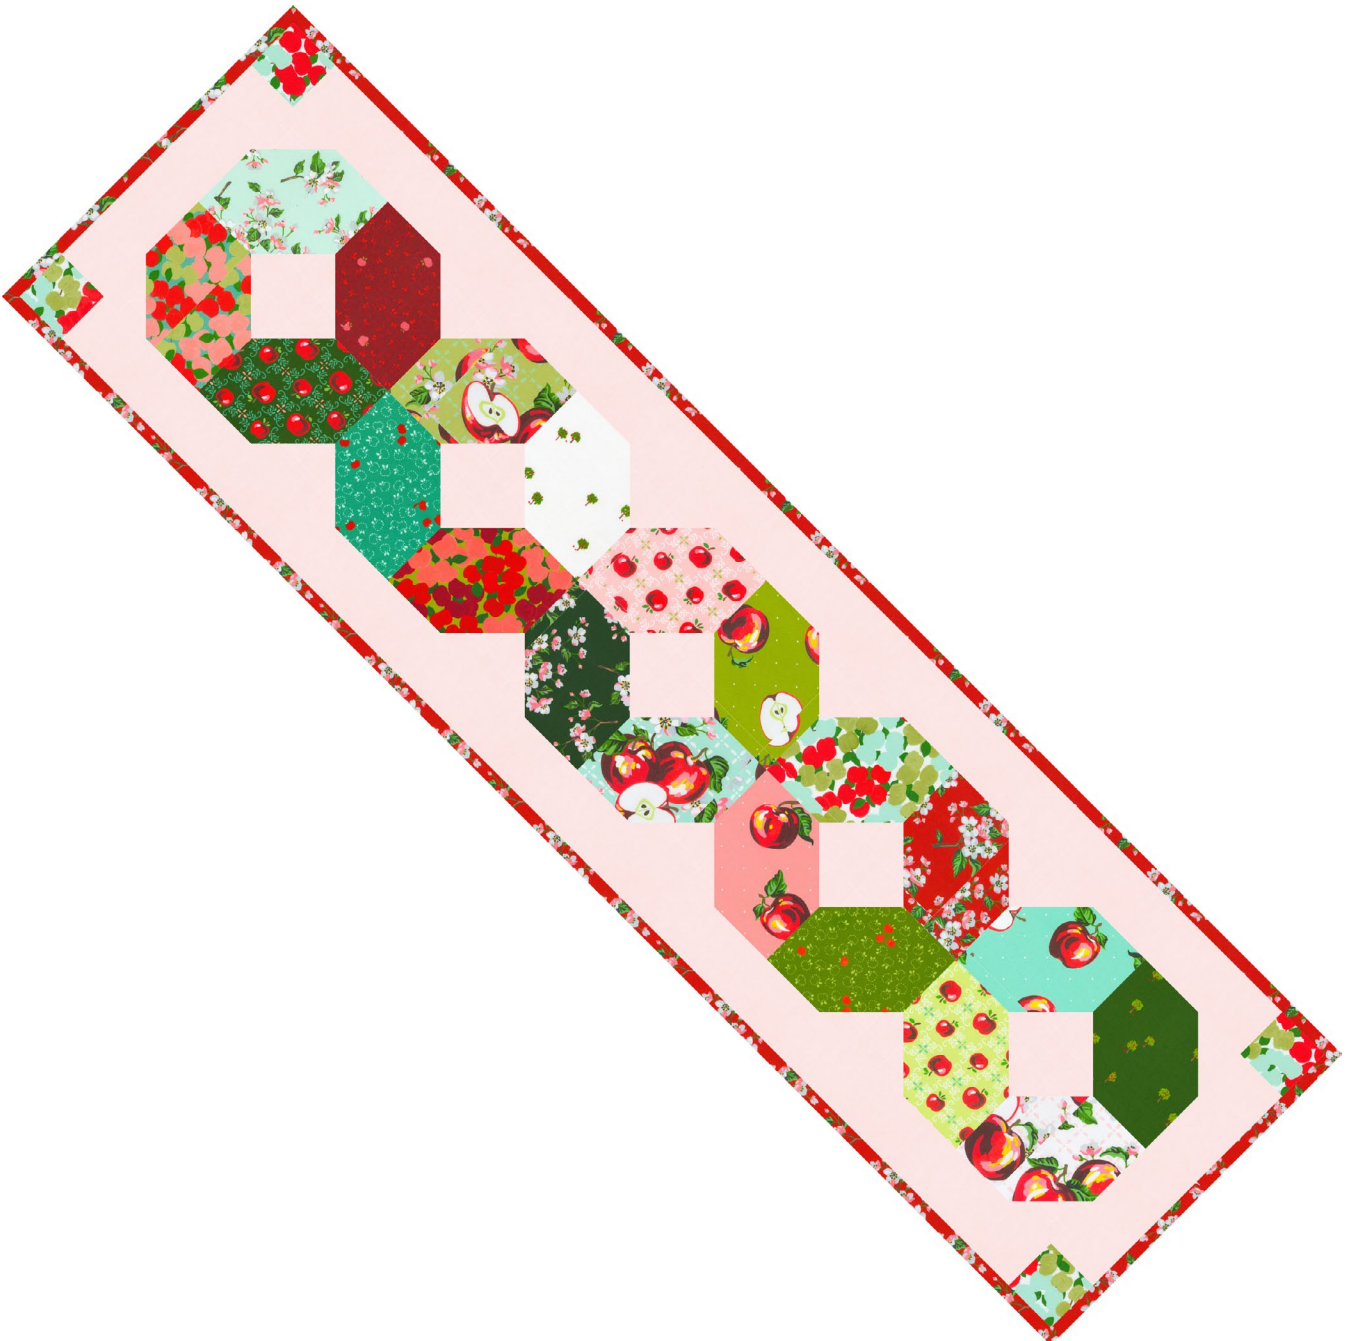

Pattern available for purchase
from villarosadesigns.com

Project Name: **Penny Candy**
Dimensions: **13" x 49"**
Designed by Orphan Quilt Designs for Villa Rosa
Designs

Precut Friendly

The Penny Candy runner can be made with one Charm Pack - just
add background and binding!