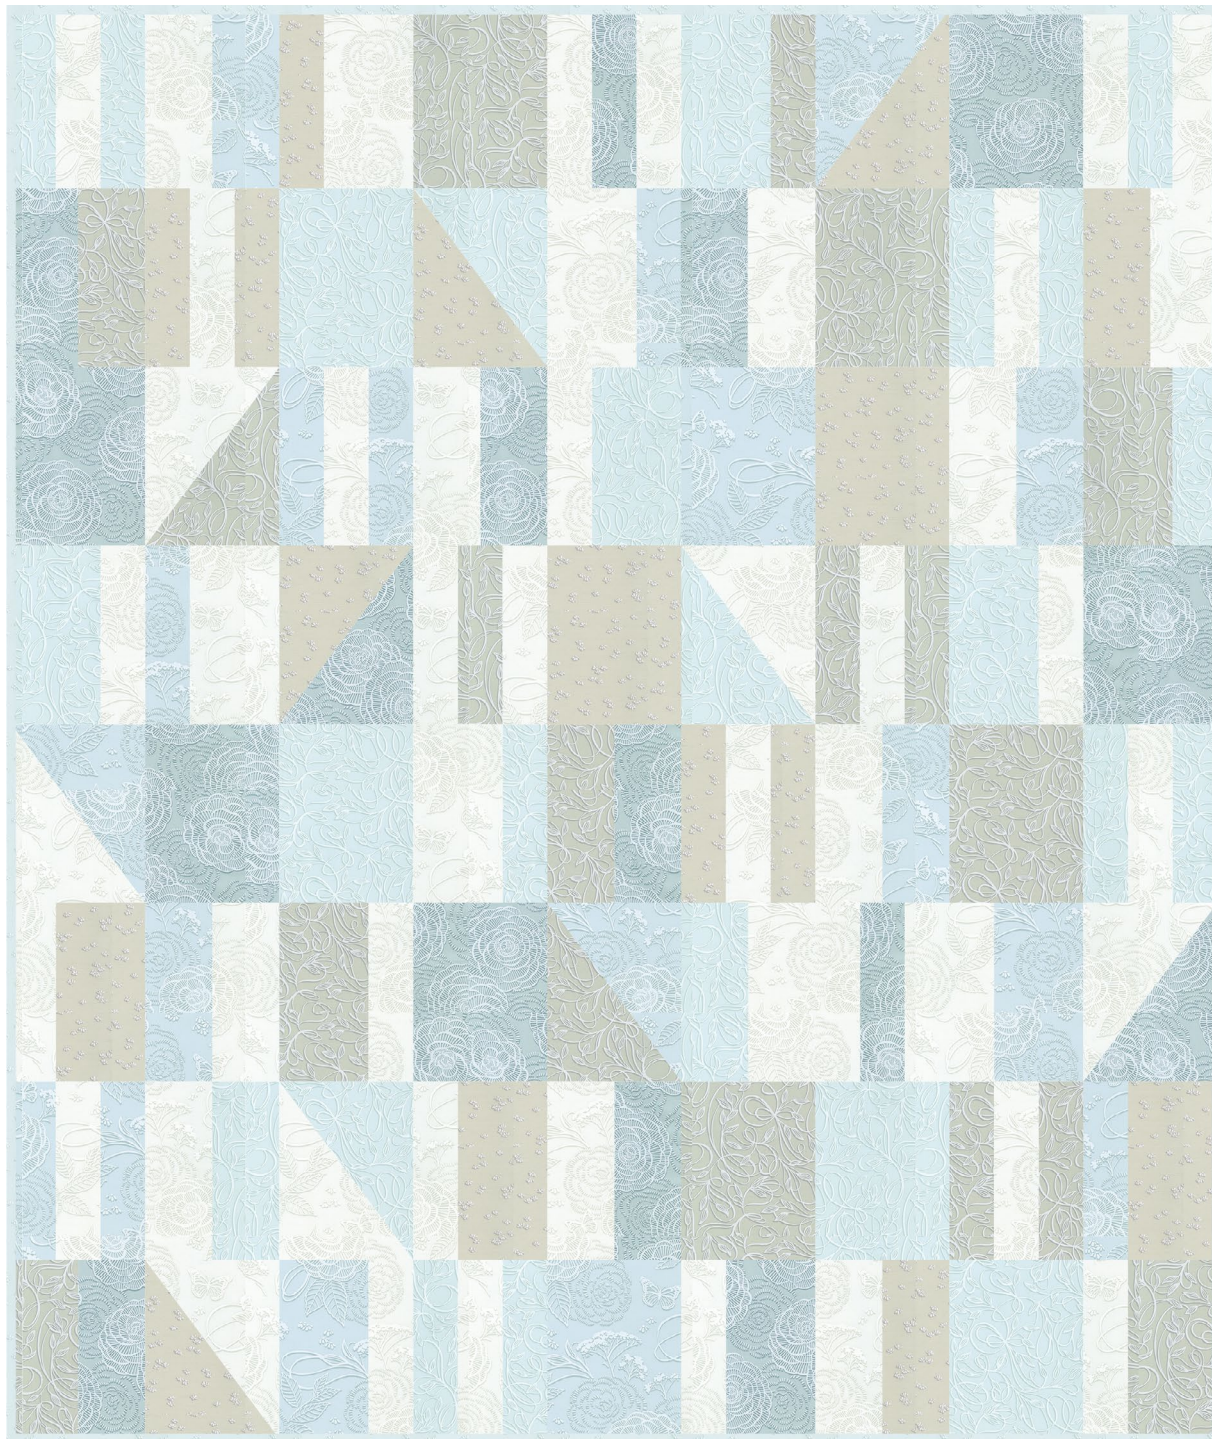

Pattern available for purchase
from thencamejune.com

Project Name: **Sidewalk Chalk**
Dimensions: **54" x 64"**
Designed by Then Came June

PRO15173