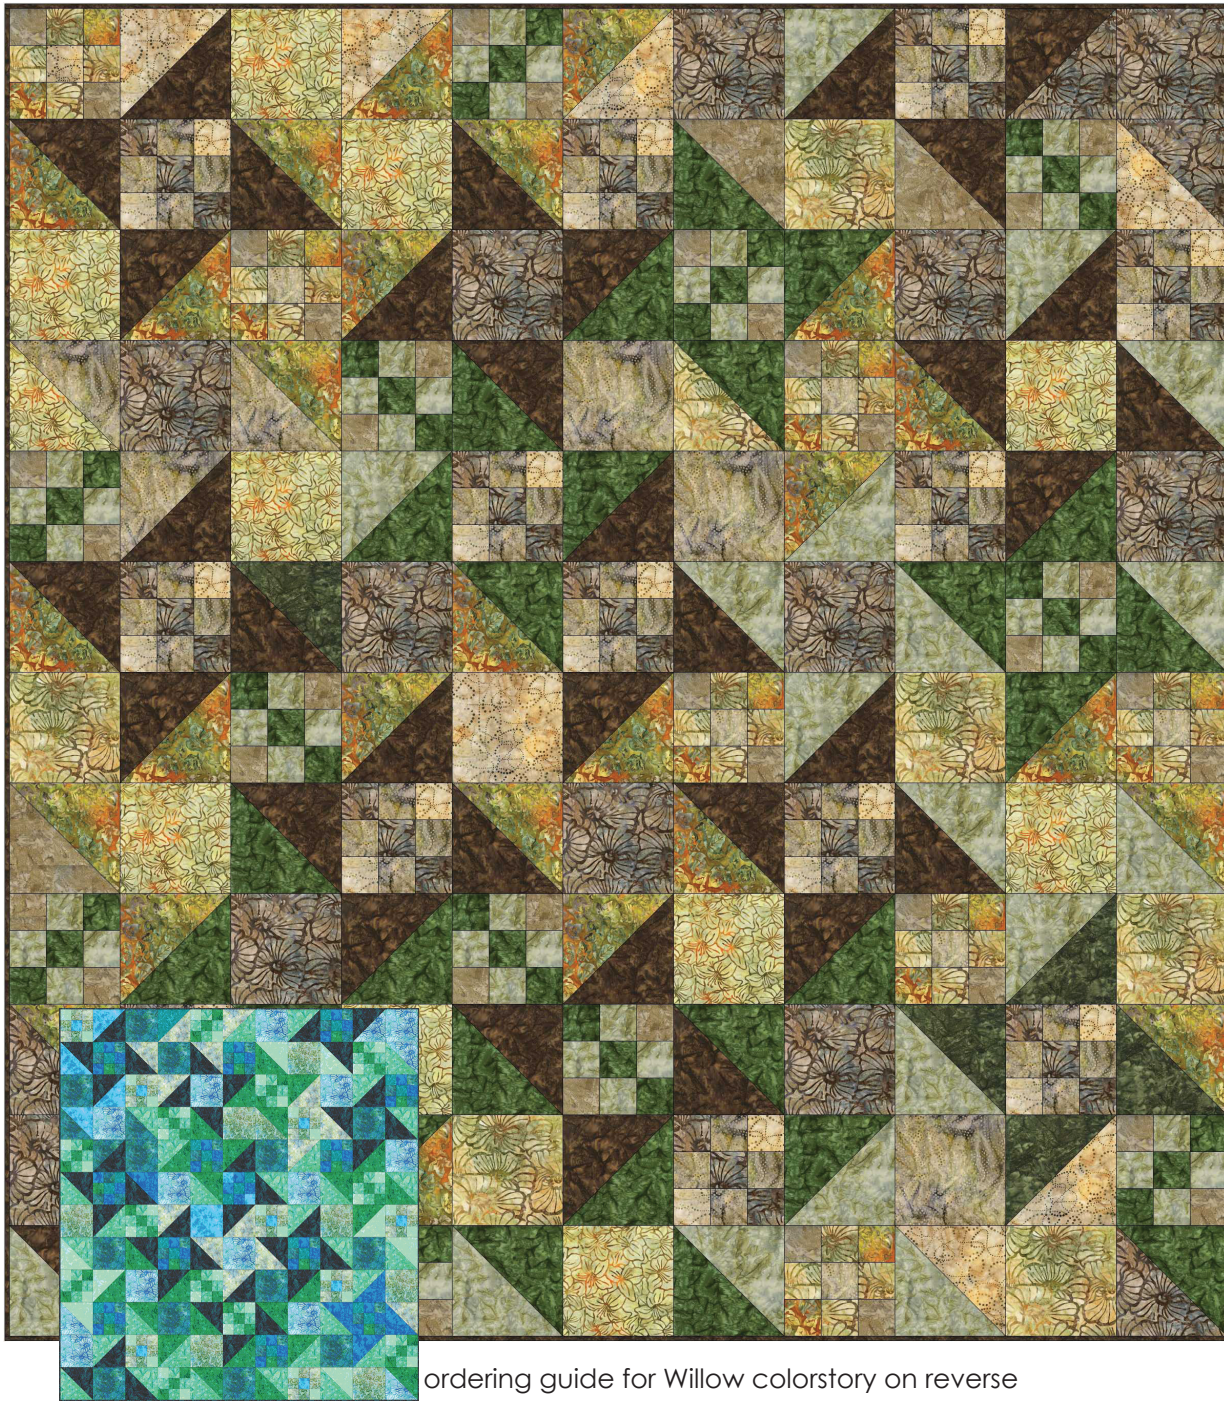

Constellation

featuring
posies

Quilt designed by Cheri House • Approx. 67" x 72"

ordering guide for Willow colorstory on reverse

AMD-7394-163 Spice
3/8 yard

AMD-9302-163 Spice
5/8 yard

AMD-9302-175 Nutmeg
3/4 yard

AMD-9303-163 Spice
3/4 yard

AMD-9304-142 Amber
1/2 yard

AMD-7000-48 Jungle
3/4 yard

AMD-7000-45 Moss
1/4 yard

AMD-7000-58 Cactus
3/8 yard

AMD-7000-176 Bronze
1 yard

AMD-7000-161 Straw
5/8 yard

AMD-7201-183 Pewter
5/8 yard

constellation by cherry house quilts, willow colorstory

ordering guide - quilt pattern

pattern number	1 kit ydg	bolts	5 kits	bolts	10 kits	bolts	15 kits	bolts	25 kits	bolts	50 kits	bolts
amd-9302-241	5/8	1	3 1/8	1	6 1/4	1	9 3/8	1	15 5/8	2	31 1/4	3
amd-9303-39	5/8	1	3 1/8	1	6 1/4	1	9 3/8	1	15 5/8	2	31 1/4	3
amd-7394-241	3/4	1	3 3/4	1	7 1/2	1	11 1/4	1	18 3/4	2	37 1/2	3
amd-7026-39	1/2	1	2 1/2	1	5	1	7 1/2	1	12 1/2	1	25	2
amd-7000-32	5/8	1	3 1/8	1	6 1/4	1	9 3/8	1	15 5/8	2	31 1/4	3
amd-7000-213	1	1	5	1	10	1	15	1	25	1	50	2
amd-7000-51	3/8	1	1 7/8	1	3 3/4	1	5 5/8	1	9 3/8	2	18 3/4	3
amd-7000-35	1	1	5	1	10	1	15	1	25	2	50	4
amd-7000-215	5/8	1	3 1/8	1	6 1/4	1	9 3/8	1	15 5/8	1	31 1/4	2
amd-7000-79	1/2	1	2 1/2	1	5	1	7 1/2	1	12 1/2	1	25	1
amd-7000-28	7/8	1	4 3/8	1	8 3/4	1	13 1/8	1	21 7/8	2	43 3/4	3