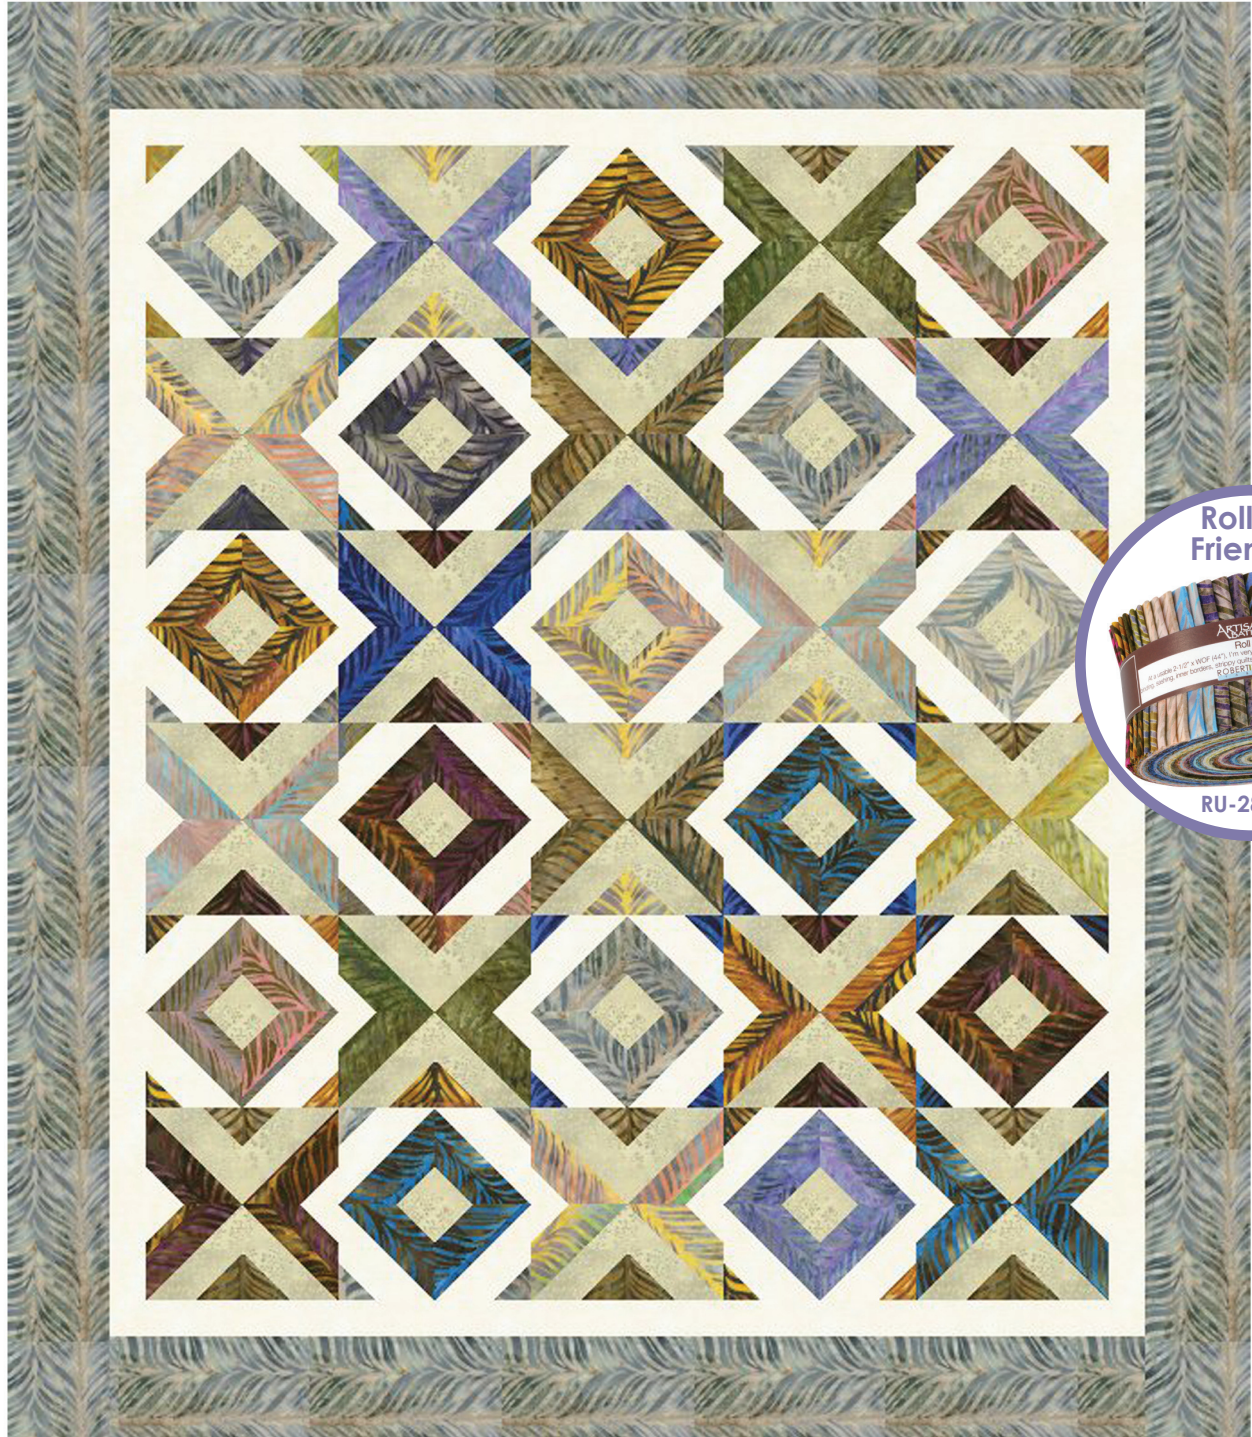

XOXOX

designed by Cozy Quilt Designs

featuring
Elementals

(13886)

by **Lynn**
STUDIOS

*This quilt is a digital rendering. Actual fabric placement will vary.

66" x 76"

ROBERTKAUFMAN
F A B R I C S
www.robertkaufman.com