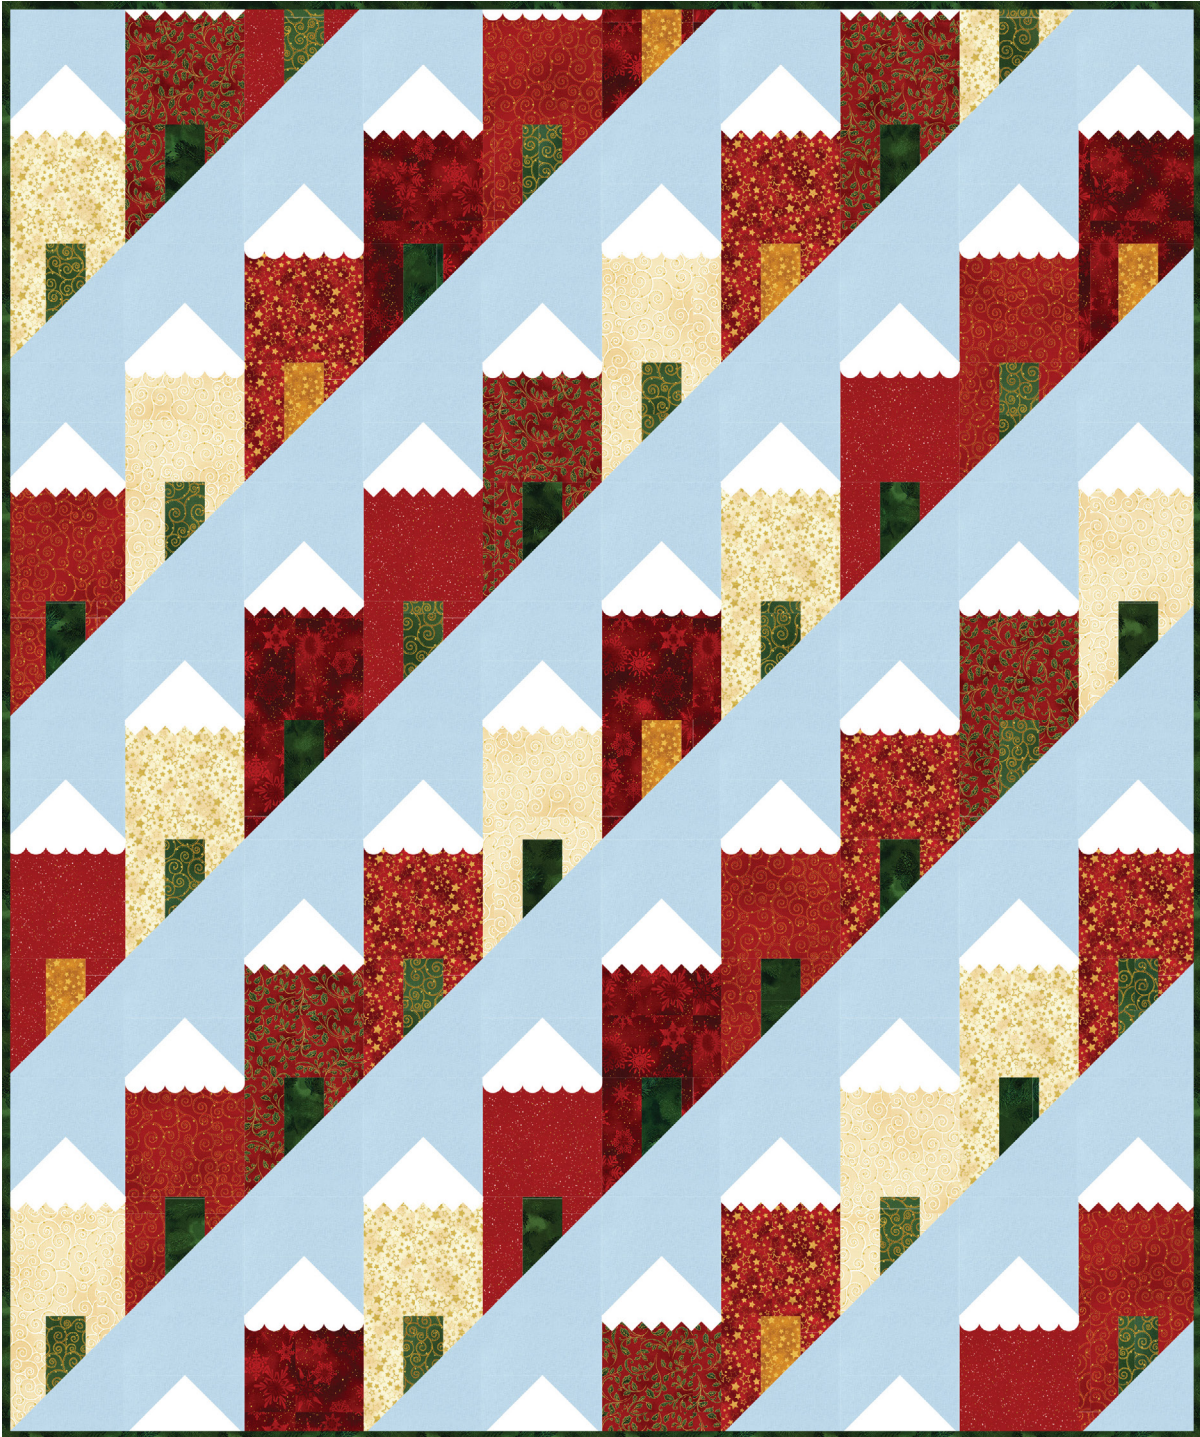

Pattern available for purchase
from eyecandyquilts.com

Project Name: **Painted Ladies**
Dimensions: **56" x 70"**
Designed by Eye Candy Quilts
Holiday

PRO13110