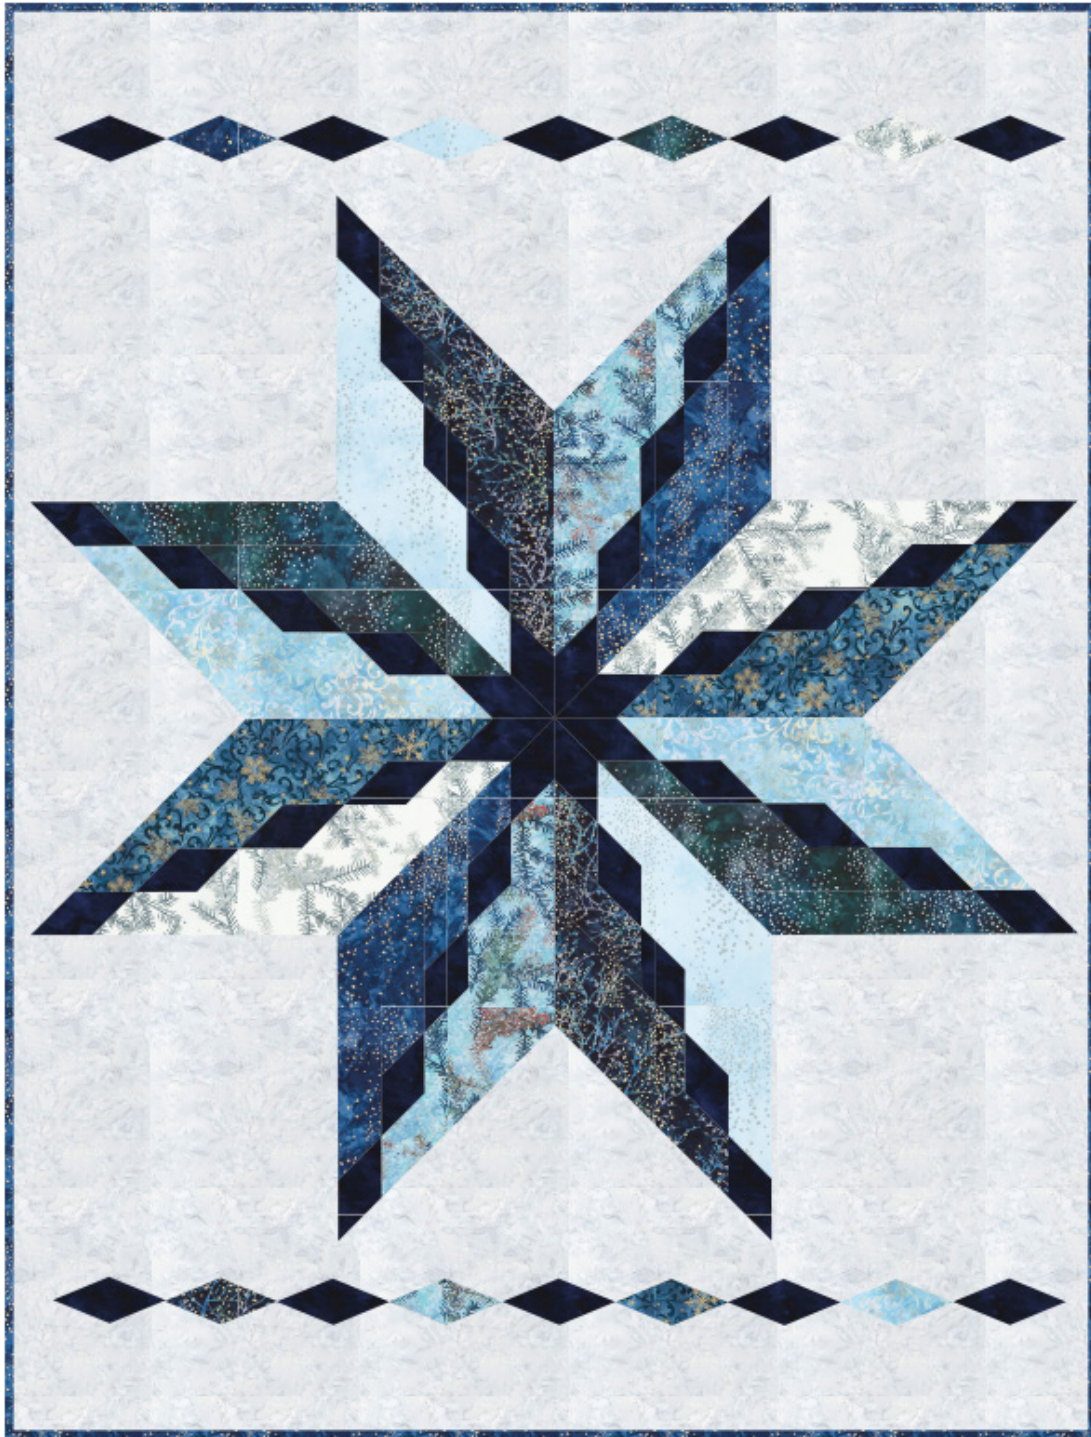

Twilight Snowfall

by **Lynn**
FABRICS

DESIGNER
PATTERN

Pattern available for purchase
from huntersdesignstudio.com

Project Name: **Big Star Diamond**
Dimensions: **52" x 68"**
Designed by Hunter's Design Studio